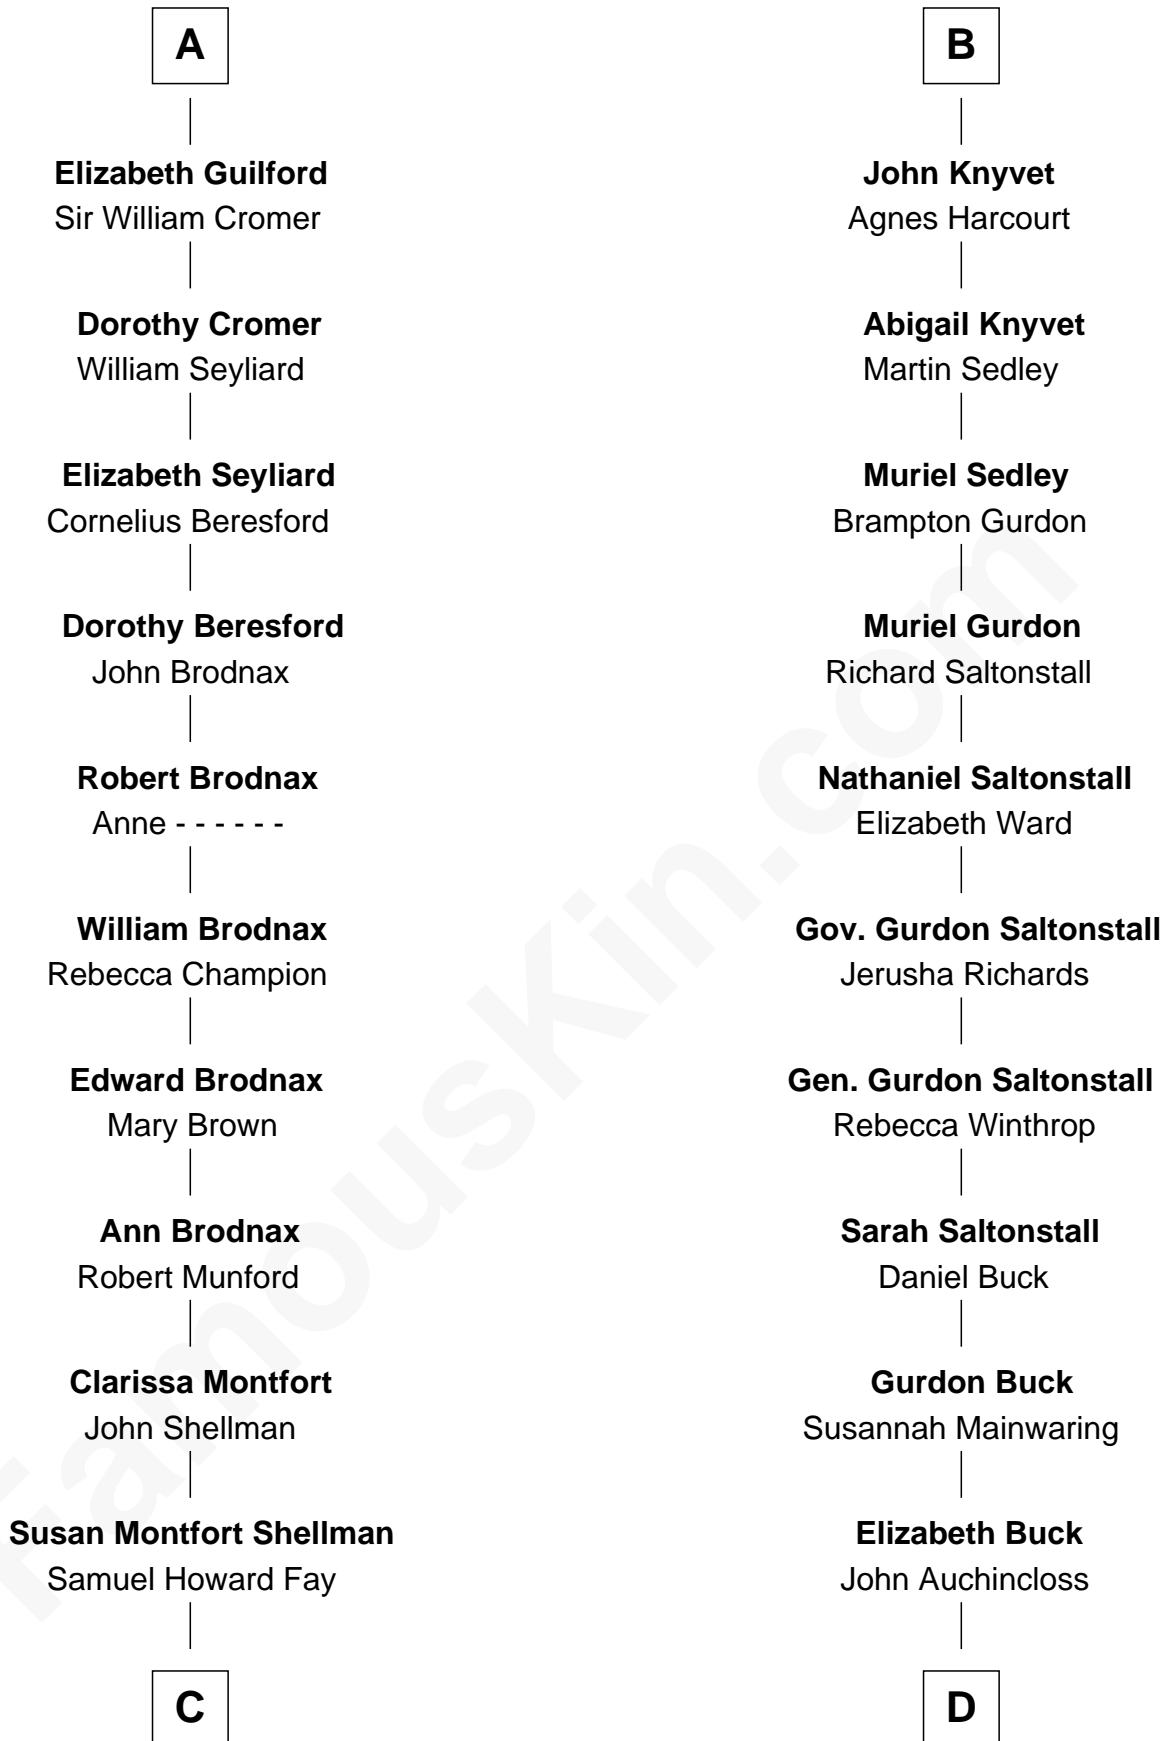

**FamousKin.com**  
**Relationship Chart of**  
**George W. Bush**  
*43rd U.S. President*

19th cousin 2 times removed of  
**Louis Auchincloss**  
*Author*

**Sir John de Mowbray**  
Aline de Braiose

**C**

**Harriet Eleanor Fay**  
Rev. James Smith Bush

**Samuel Prescott Bush**  
Flora Sheldon

**Prescott Sheldon Bush**  
Dorothy Wear Walker

**George Herbert Walker Bush**  
Barbara Pierce

**George W. Bush**  
*43rd U.S. President*

**D**

**John Winthrop Auchincloss**  
Joanna Hone Russell

**Joseph Howland Auchincloss**  
Priscilla Dixon Stanton

**Louis Auchincloss**  
*Author*

FamousKin.com