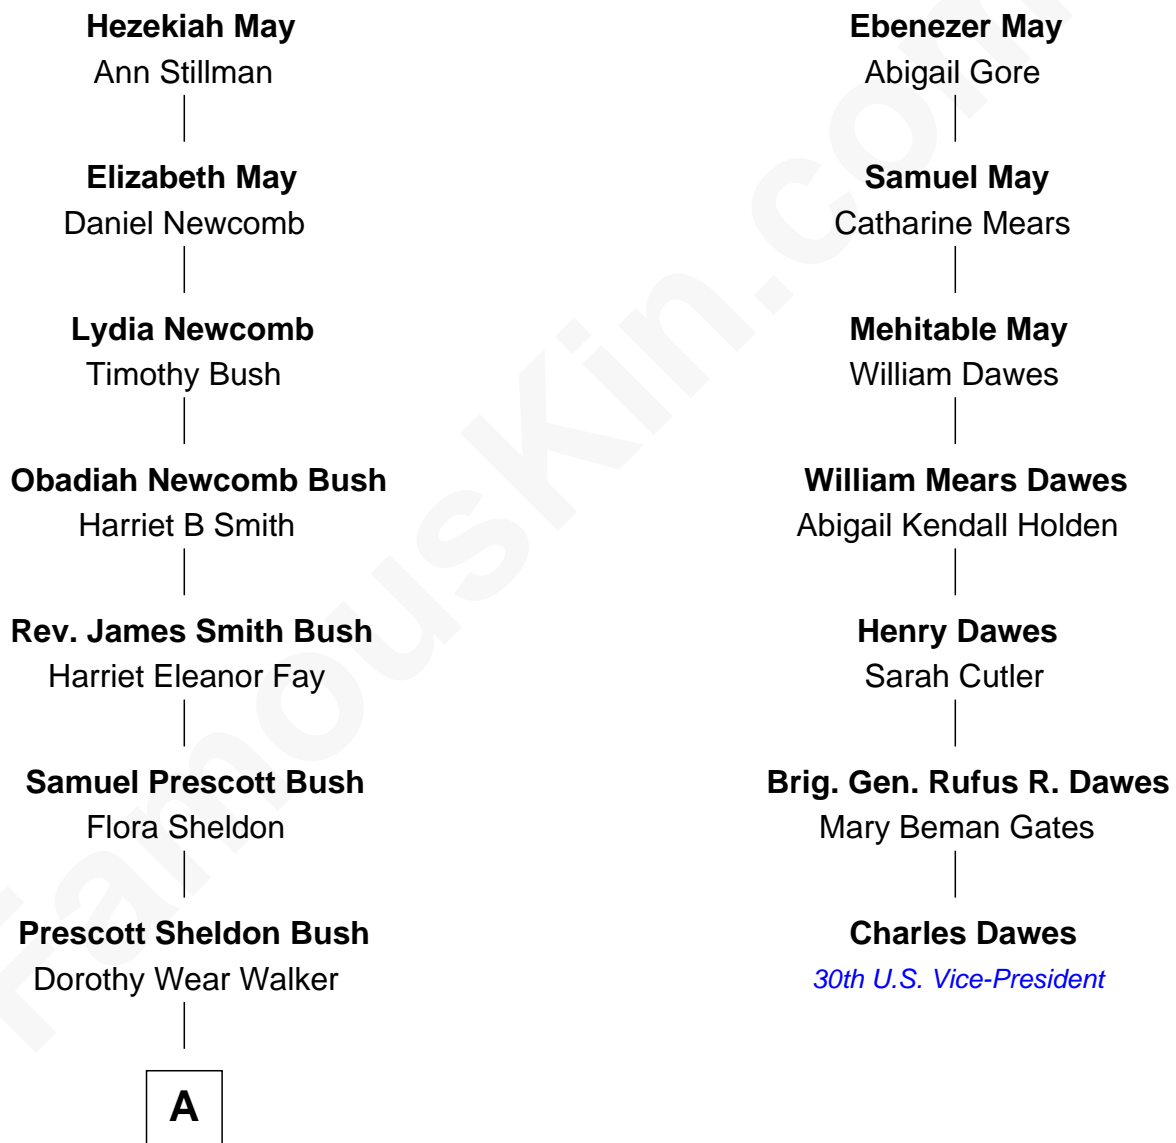

FamousKin.com Relationship Chart of

George W. Bush

43rd U.S. President

6th cousin 2 times removed of

Charles Dawes

30th U.S. Vice-President

John May
Prudence Bridge

A

George Herbert Walker Bush

Barbara Pierce

George W. Bush

43rd U.S. President

FamousKin.com