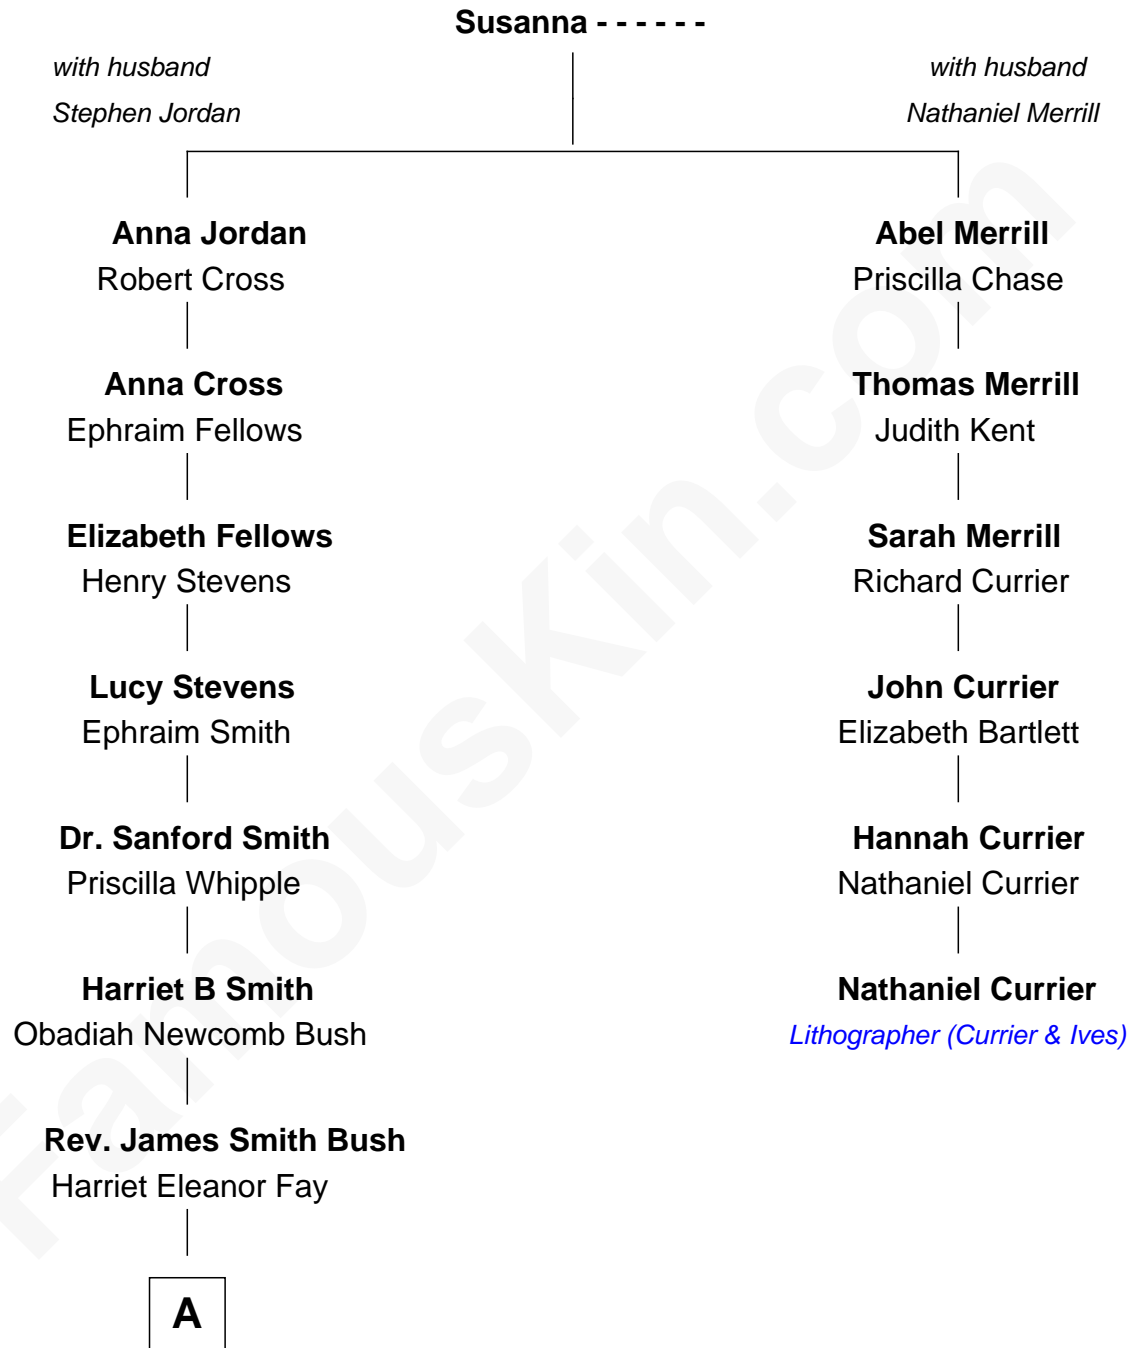

# FamousKin.com Relationship Chart of

**George W. Bush**  
43rd U.S. President

5th cousin 5 times removed of

**Nathaniel Currier**  
Lithographer (Currier & Ives)

**A**

—  
**Samuel Prescott Bush**

Flora Sheldon

—  
**Prescott Sheldon Bush**

Dorothy Wear Walker

—  
**George Herbert Walker Bush**

Barbara Pierce

—  
**George W. Bush**

*43rd U.S. President*

FamousKin.com