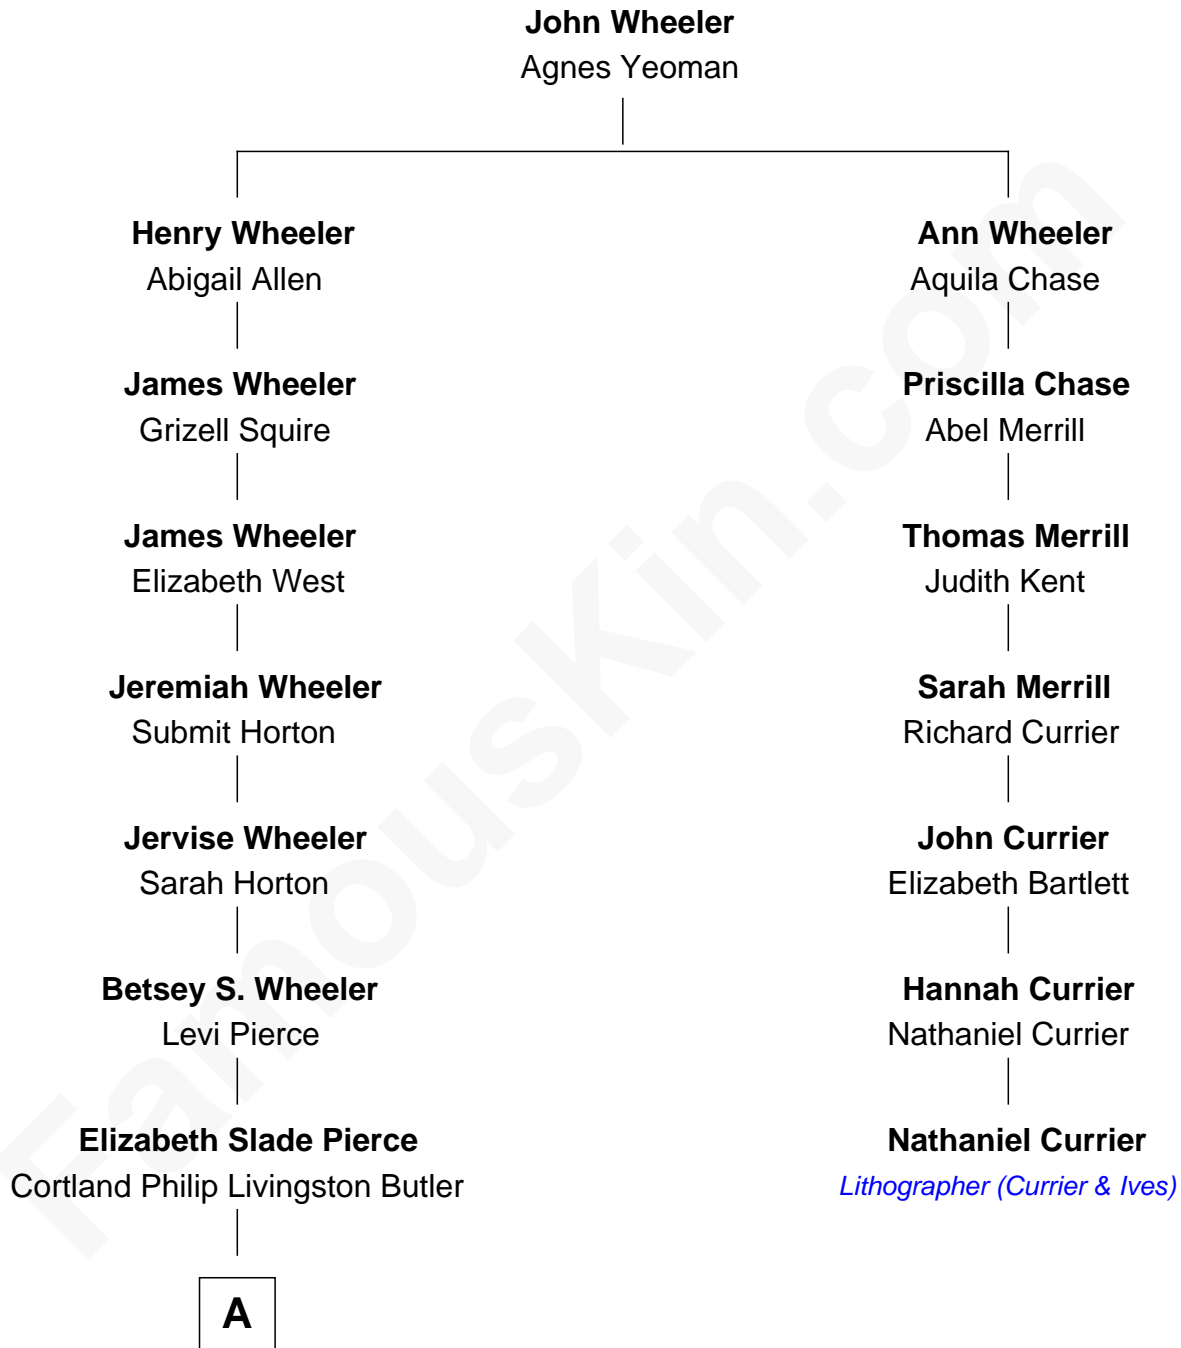

FamousKin.com Relationship Chart of

George W. Bush
43rd U.S. President

6th cousin 5 times removed of

Nathaniel Currier
Lithographer (Currier & Ives)

A

—
Mary Elizabeth Butler
Robert Emmet Sheldon

—
Flora Sheldon
Samuel Prescott Bush

—
Prescott Sheldon Bush
Dorothy Wear Walker

—
George Herbert Walker Bush
Barbara Pierce

—
George W. Bush
43rd U.S. President

FamousKin.com