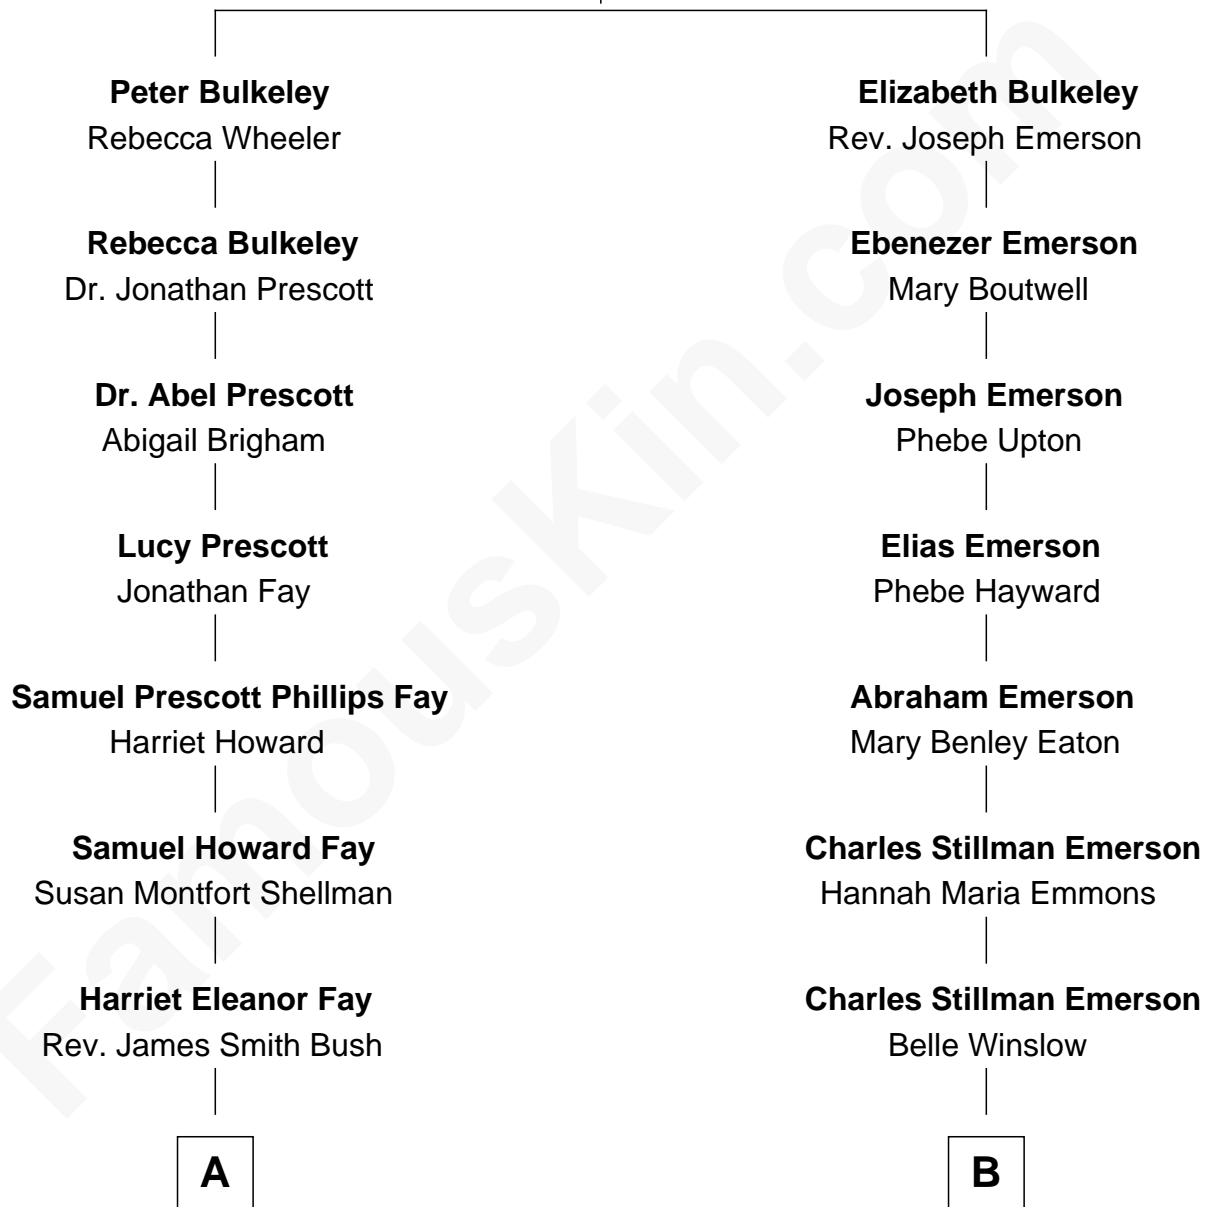

FamousKin.com Relationship Chart of

George W. Bush

43rd U.S. President

8th cousin 2 times removed of

Alan Shepard

Mercury and Apollo Astronaut

Rev. Edward Bulkeley

Lucian - - - - -

FamousKin.com