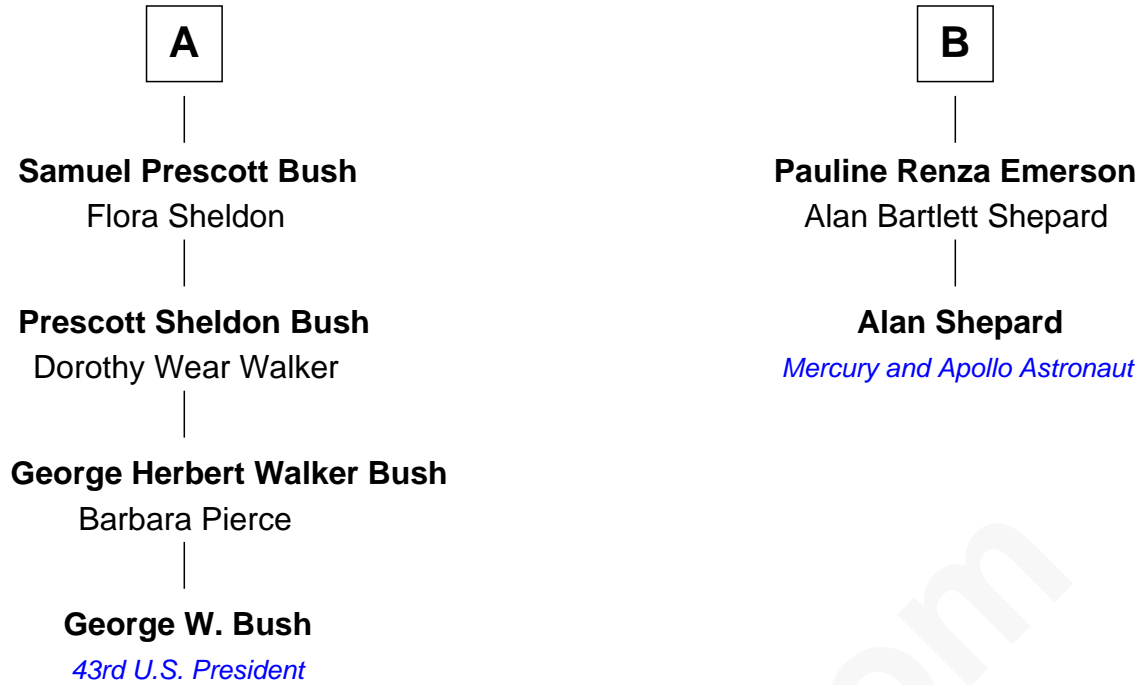

FamousKin.com Relationship Chart of

George W. Bush

43rd U.S. President

8th cousin 2 times removed of

Alan Shepard

Mercury and Apollo Astronaut

Rev. Edward Bulkeley

Lucian - - - - -

FamousKin.com