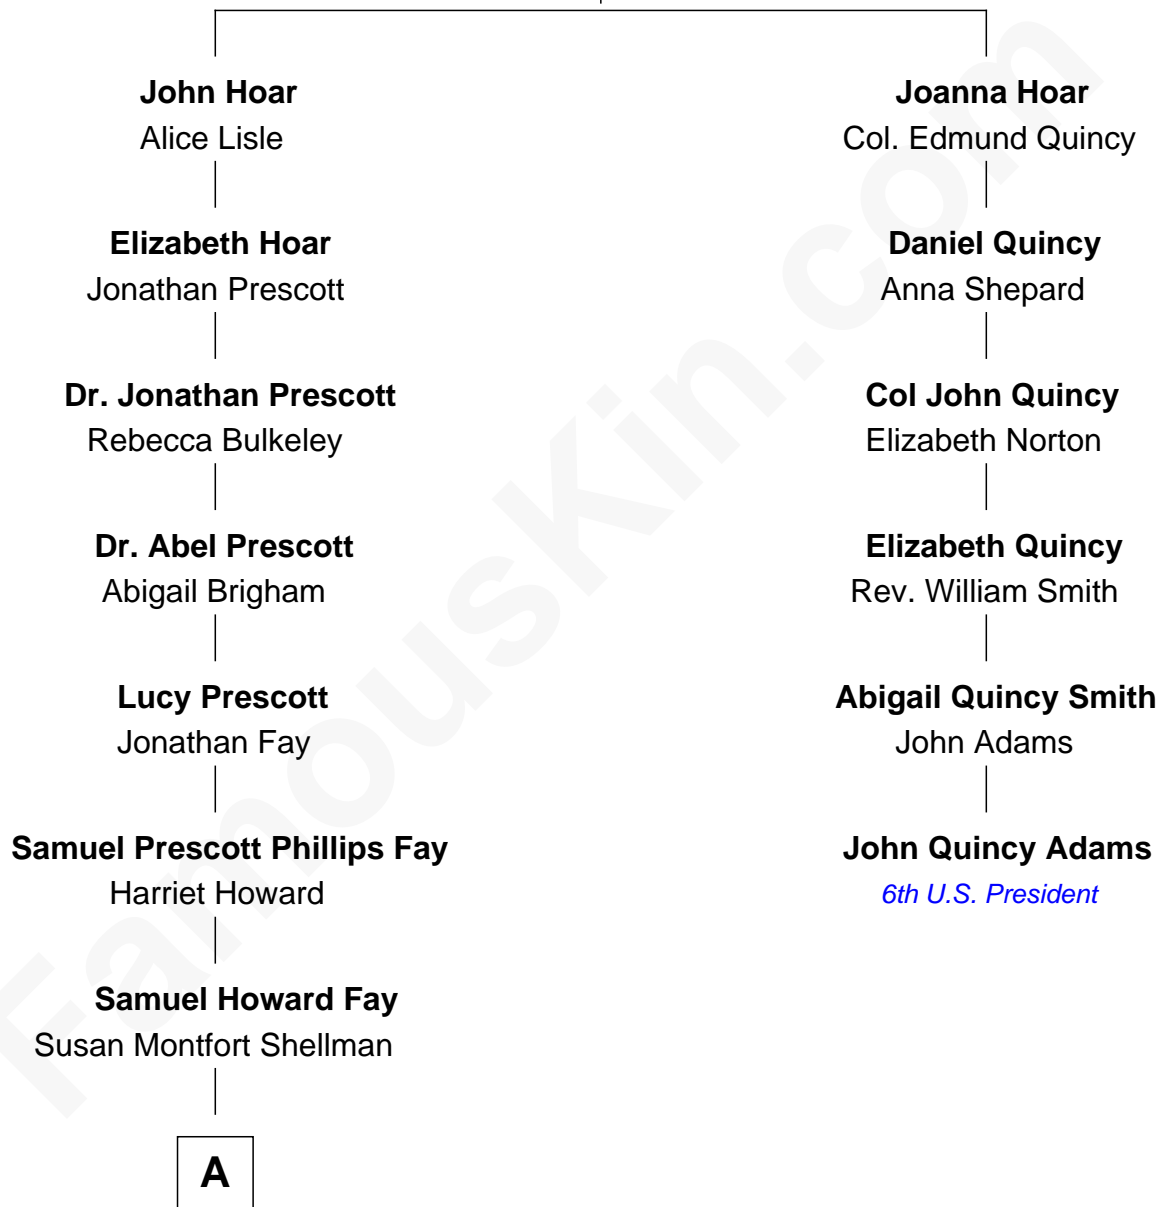

FamousKin.com Relationship Chart of

George W. Bush

43rd U.S. President

5th cousin 6 times removed of

John Quincy Adams

6th U.S. President

Charles Hoar
Joanna Hincksman

A

—
Harriet Eleanor Fay
Rev. James Smith Bush

—
Samuel Prescott Bush
Flora Sheldon

—
Prescott Sheldon Bush
Dorothy Wear Walker

—
George Herbert Walker Bush
Barbara Pierce

—
George W. Bush
43rd U.S. President