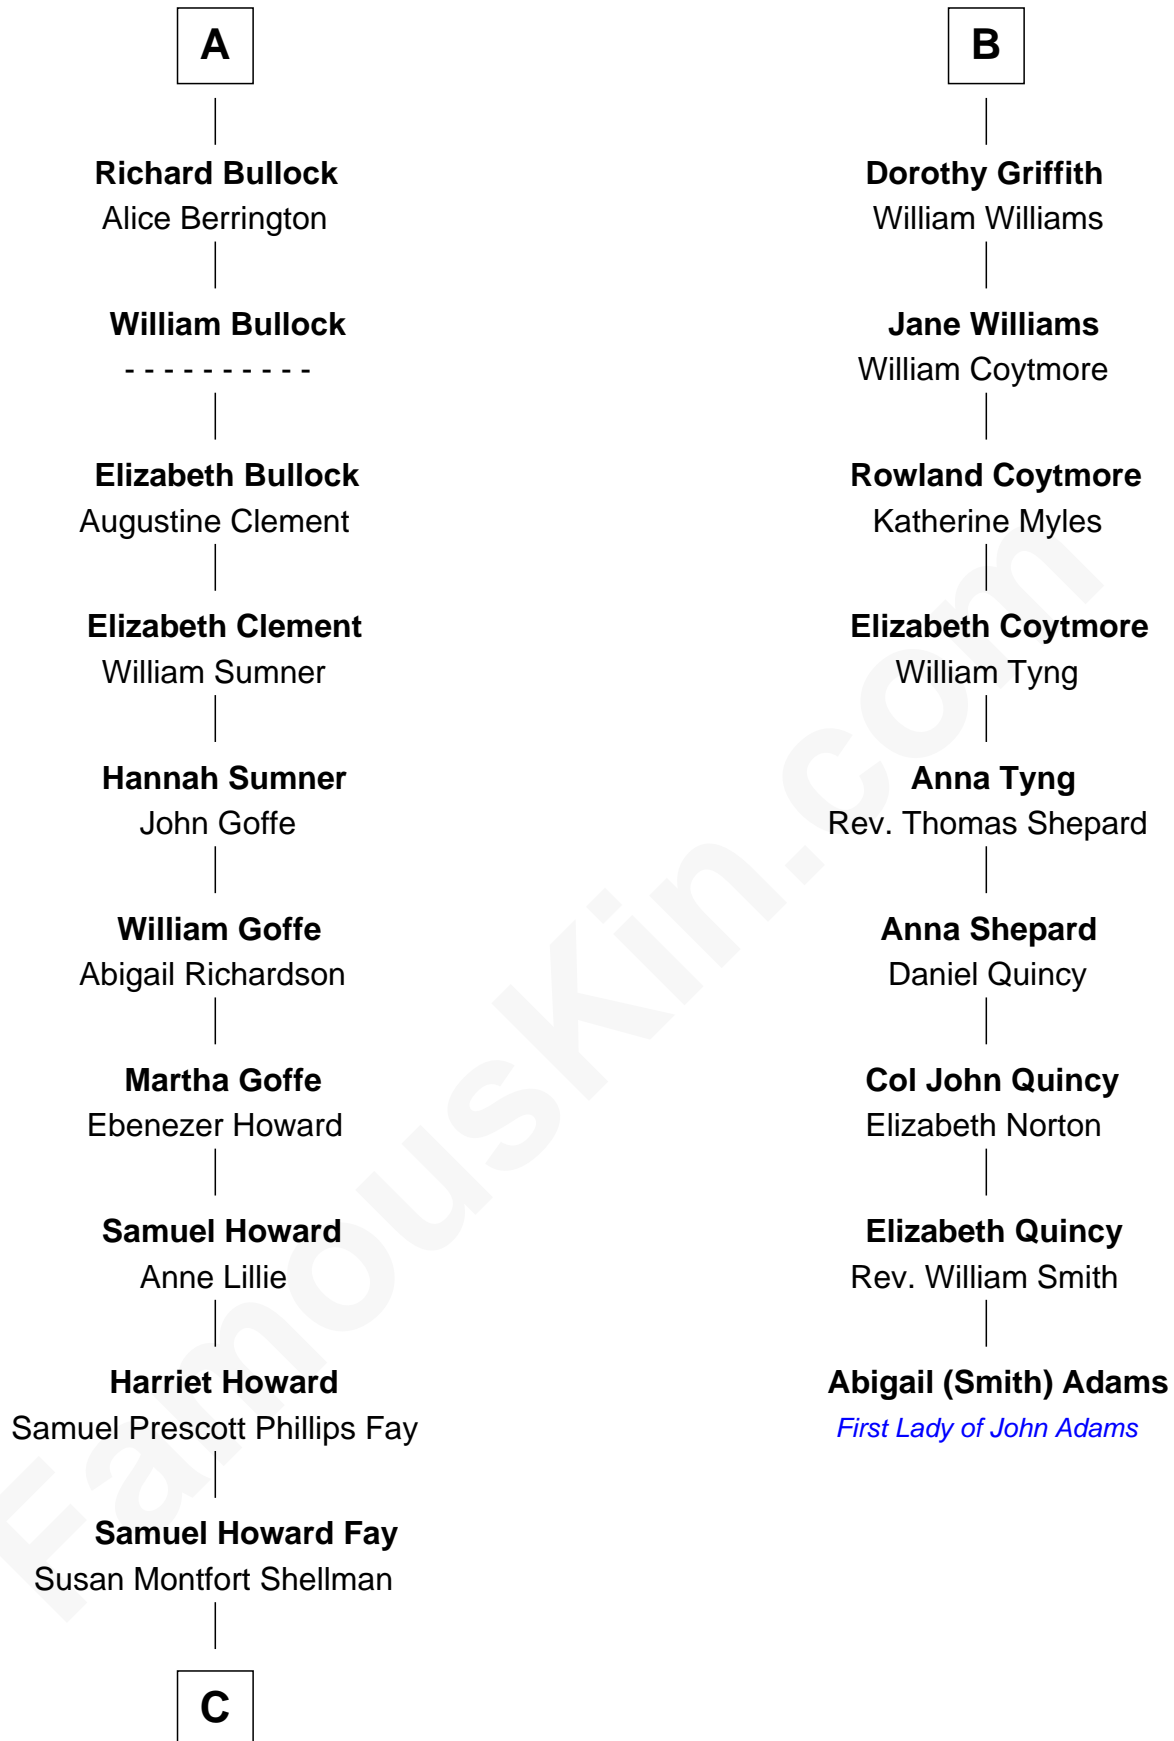

**FamousKin.com**  
**Relationship Chart of**  
**George W. Bush**  
*43rd U.S. President*

15th cousin 6 times removed of

**Abigail (Smith) Adams**  
*First Lady of President John Adams*

**C**

**Harriet Eleanor Fay**  
Rev. James Smith Bush

**Samuel Prescott Bush**  
Flora Sheldon

**Prescott Sheldon Bush**  
Dorothy Wear Walker

**George Herbert Walker Bush**  
Barbara Pierce

**George W. Bush**  
*43rd U.S. President*

FamousKin.com