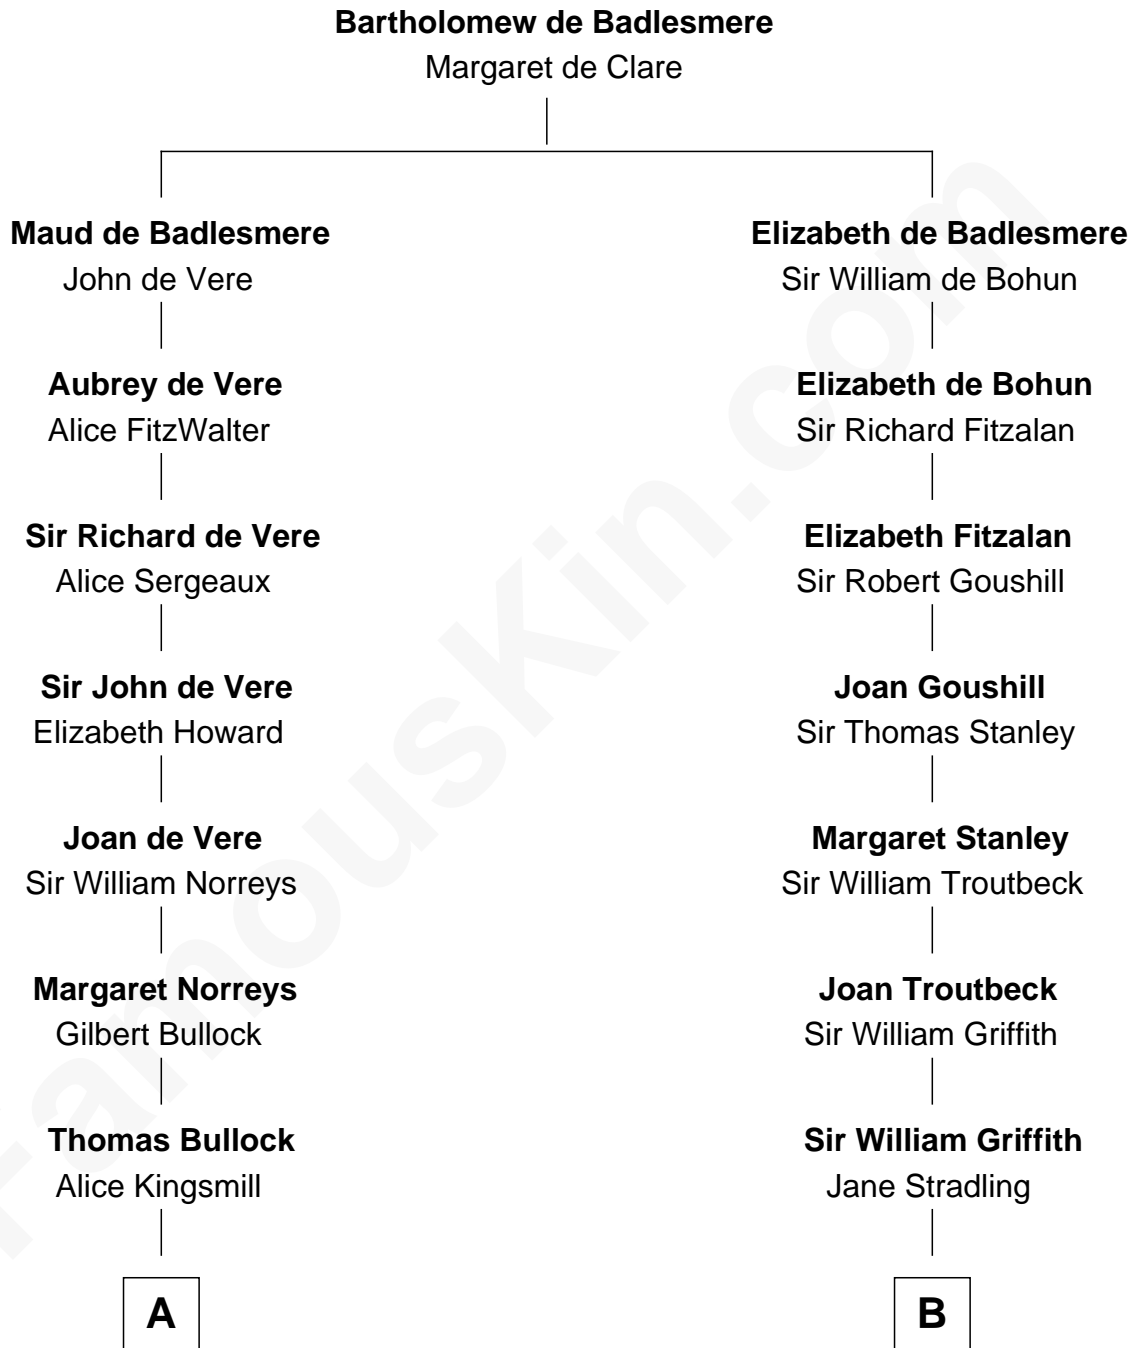

**FamousKin.com**  
**Relationship Chart of**  
**George W. Bush**  
*43rd U.S. President*

15th cousin 6 times removed of

**Abigail (Smith) Adams**  
*First Lady of President John Adams*

**C**

**Harriet Eleanor Fay**  
Rev. James Smith Bush

**Samuel Prescott Bush**  
Flora Sheldon

**Prescott Sheldon Bush**  
Dorothy Wear Walker

**George Herbert Walker Bush**  
Barbara Pierce

**George W. Bush**  
*43rd U.S. President*

FamousKin.com