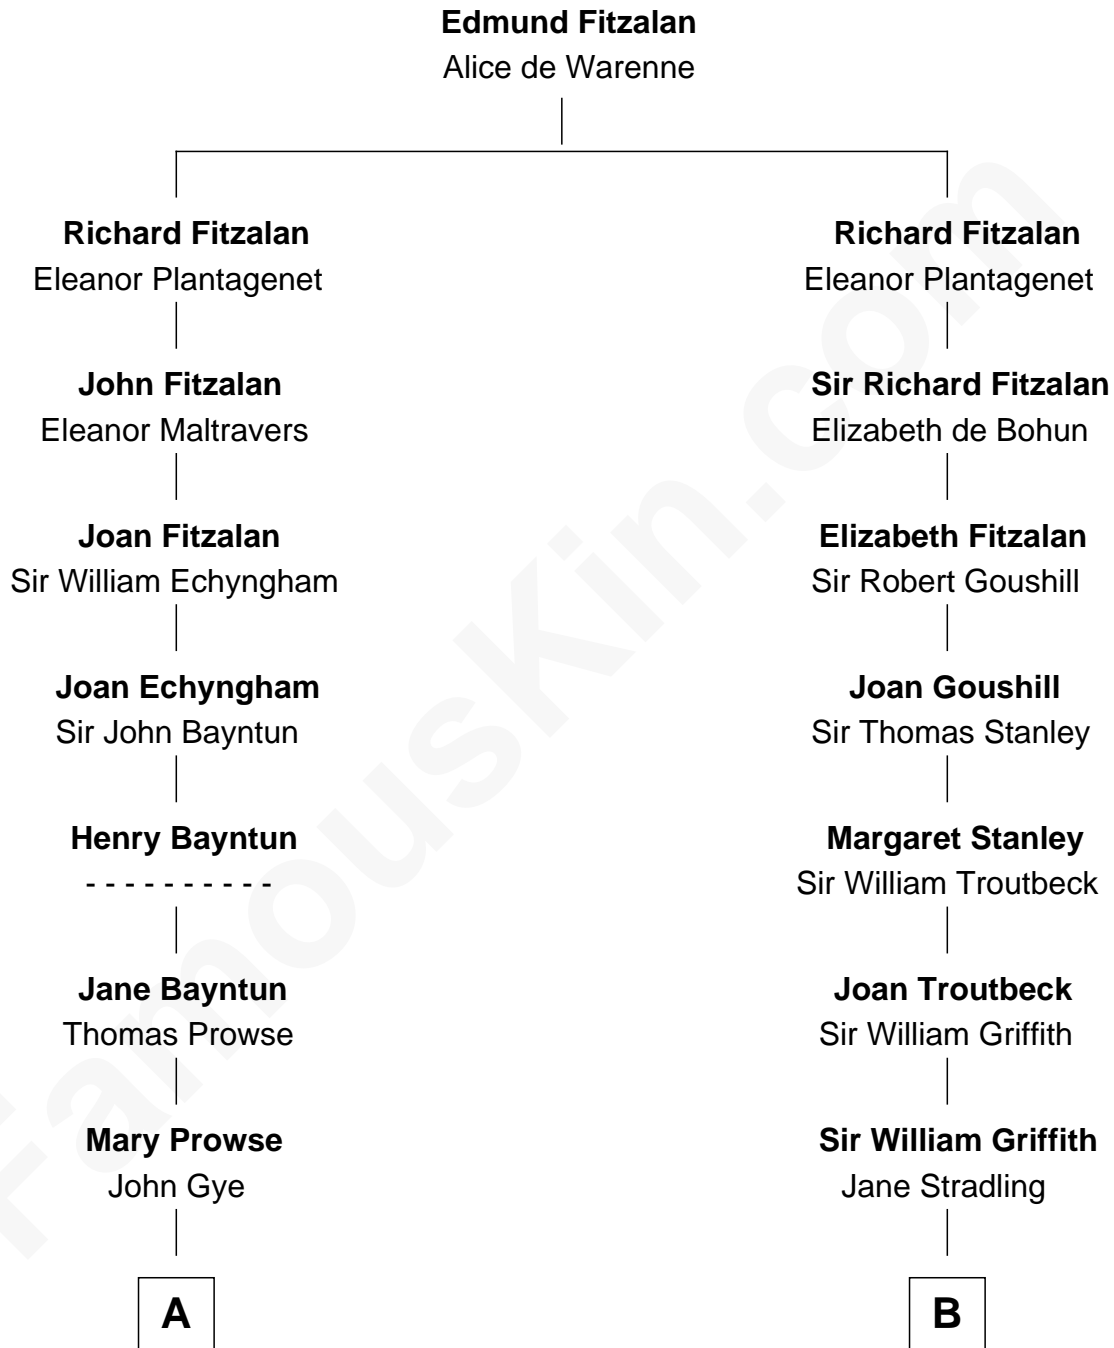

FamousKin.com
Relationship Chart of
George W. Bush
43rd U.S. President

15th cousin 5 times removed of

Abigail (Smith) Adams
First Lady of President John Adams

FamousKin.com