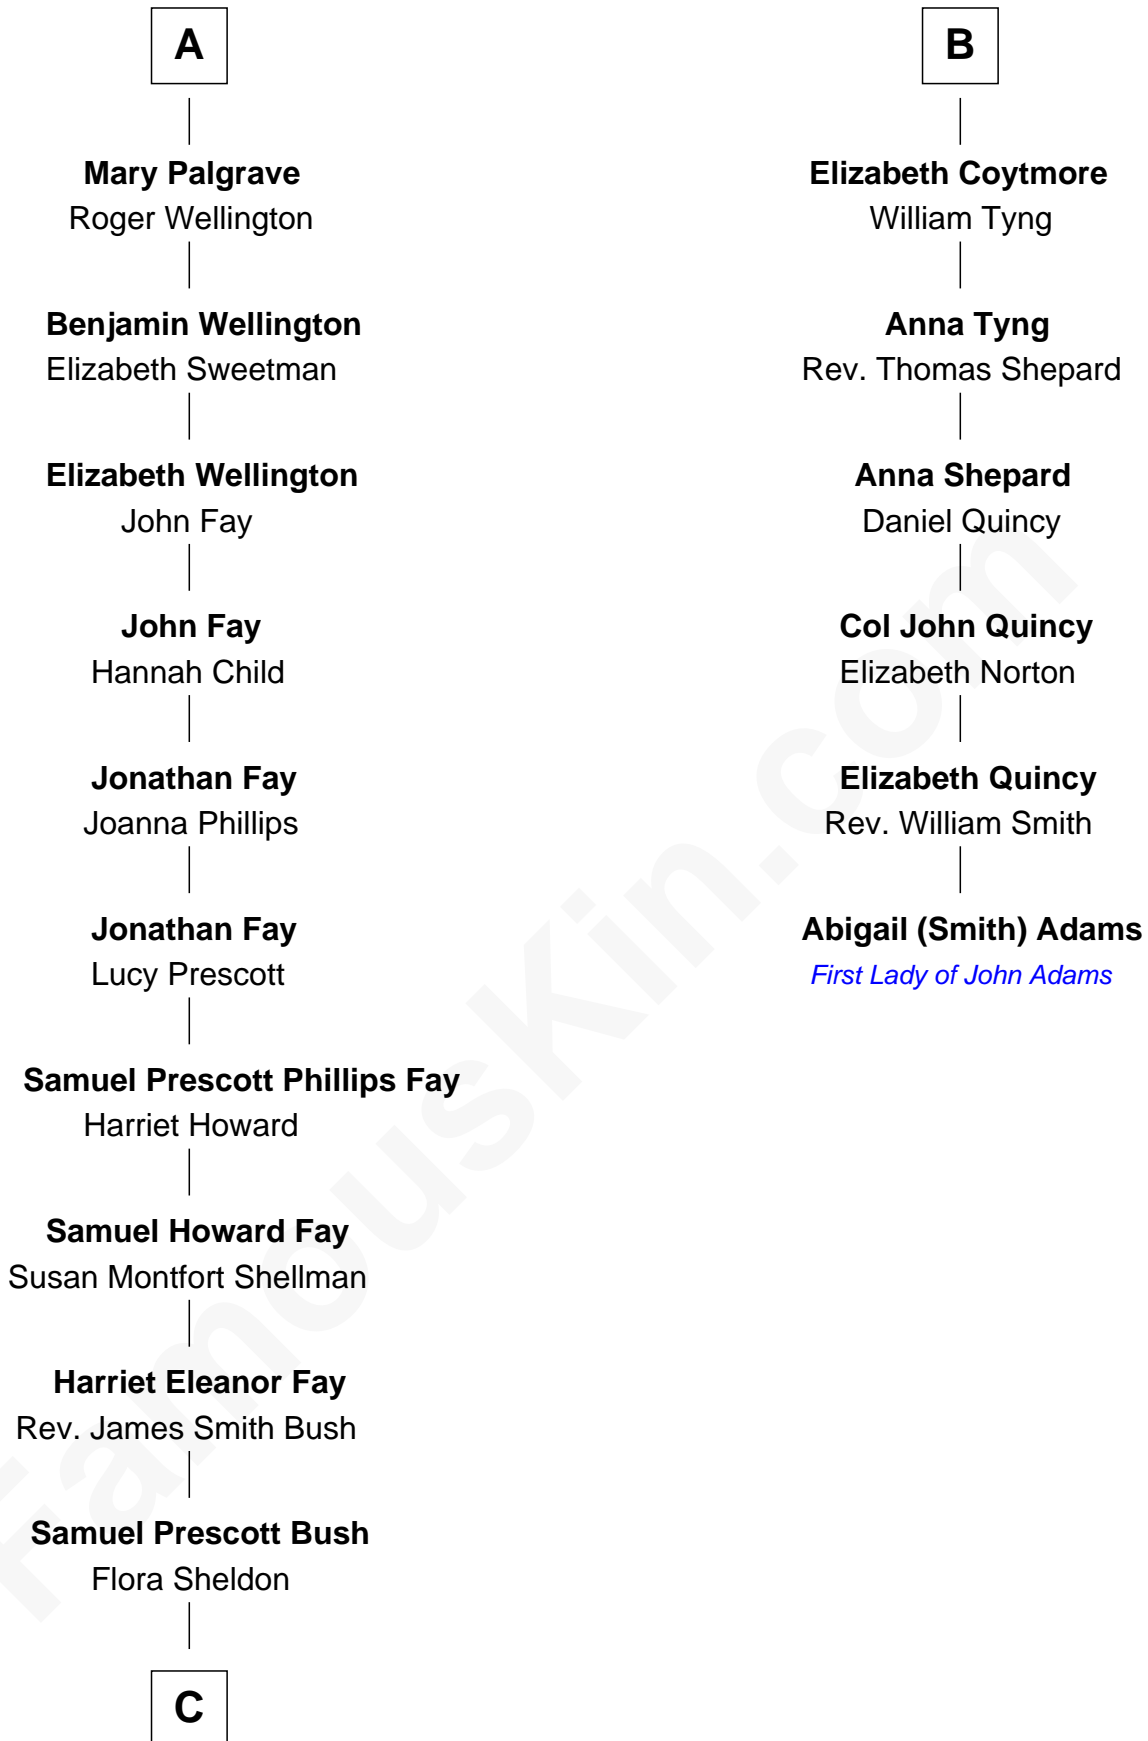

## Relationship Chart of

**George W. Bush**

*43rd U.S. President*

12th cousin 7 times removed of

**Abigail (Smith) Adams**

*First Lady of President John Adams*

**Sir Robert Goushill**

Elizabeth Fitzalan

Sir Thomas Stanley

**Margaret Stanley**

Sir William Troutbeck

**Joan Troutbeck**

Sir William Griffith

**Sir William Griffith**

Jane Stradling

**Dorothy Griffith**

William Williams

**Jane Williams**

William Coytmore

**Rowland Coytmore**

Katherine Myles

**B**

**C**

—  
**Prescott Sheldon Bush**

Dorothy Wear Walker

—  
**George Herbert Walker Bush**

Barbara Pierce

—  
**George W. Bush**

*43rd U.S. President*

FamousKin.com