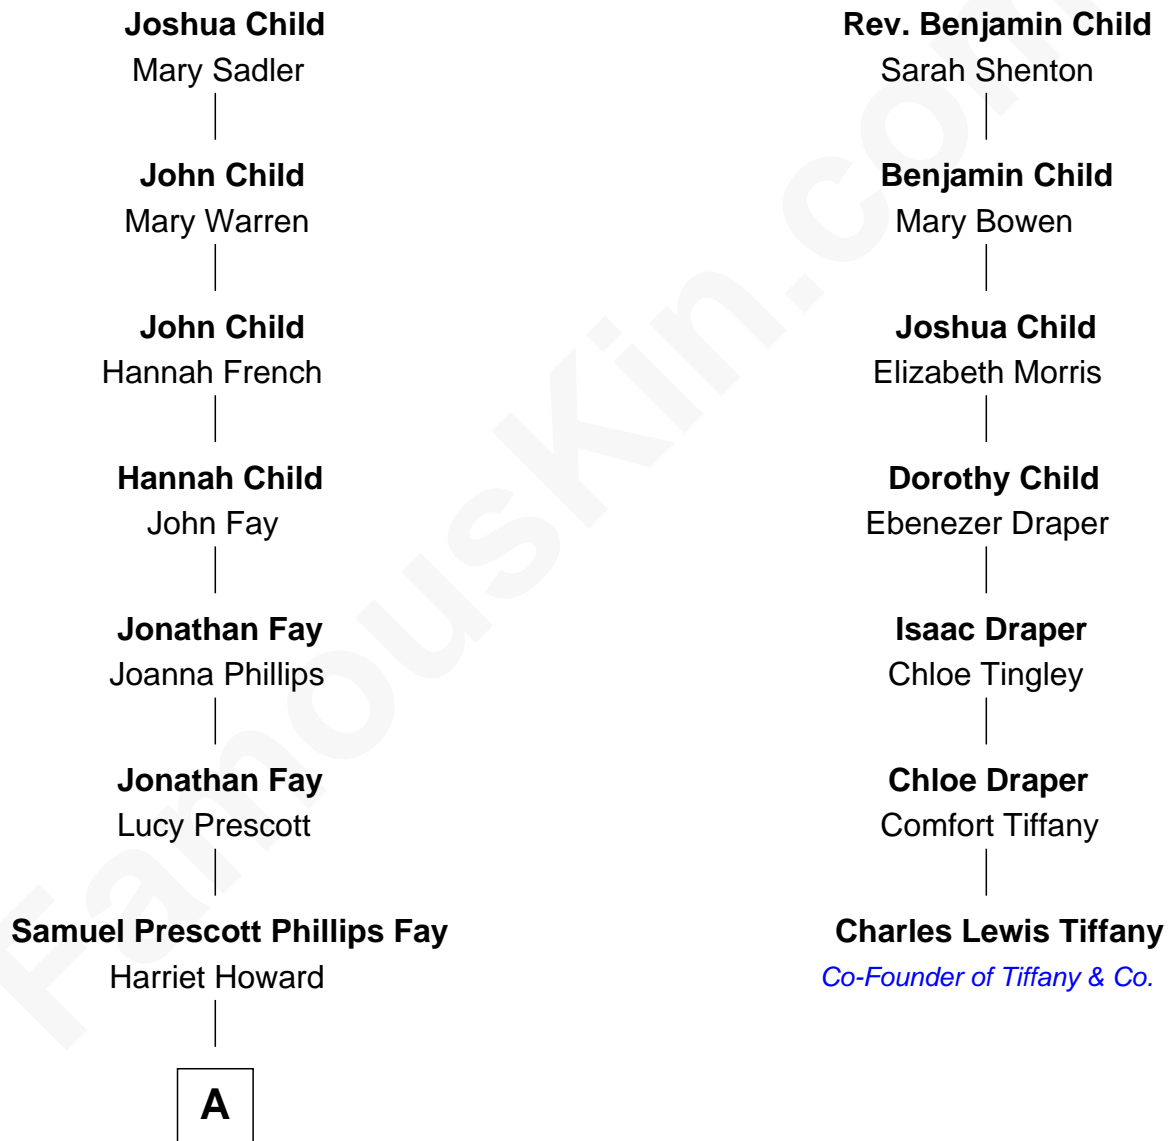

FamousKin.com Relationship Chart of

George W. Bush

43rd U.S. President

6th cousin 6 times removed of

Charles Lewis Tiffany

Co-Founder of Tiffany & Co.

Wolston Child

Ellen Empson

A

—
Samuel Howard Fay
Susan Montfort Shellman

—
Harriet Eleanor Fay
Rev. James Smith Bush

—
Samuel Prescott Bush
Flora Sheldon

—
Prescott Sheldon Bush
Dorothy Wear Walker

—
George Herbert Walker Bush
Barbara Pierce