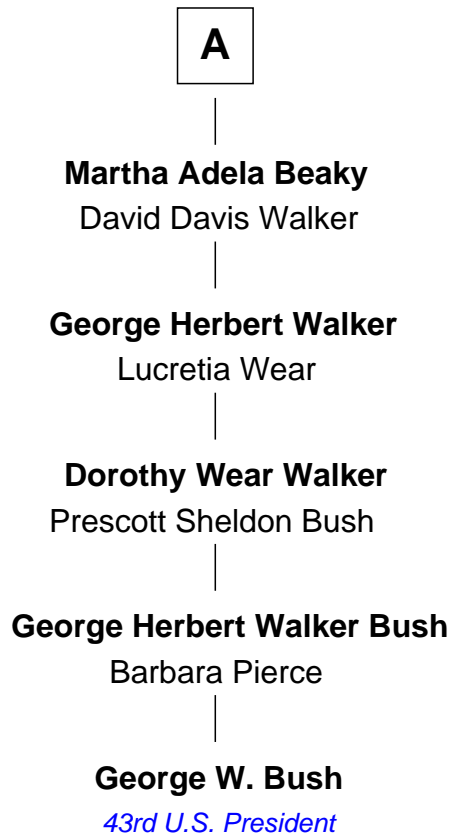

FamousKin.com Relationship Chart of

George W. Bush
43rd U.S. President

7th cousin 4 times removed of

George Eastman

Founder of Eastman Kodak Company

Timothy Stanley
Elizabeth - - - - -

Elizabeth Stanley
Mark St. John

Sarah St. John
Samuel Keeler

Joseph Keeler
Elizabeth Whitney

Elijah Keeler
Sarah - - - - -

Rebecca Keeler
Lemuel Bangs

Elijah Keeler Bangs
Esther Stackhouse

Mary Anne Bangs
Joseph Ambrose Beaky

A

Caleb Stanley
Hannah Cowles

Elizabeth Stanley
William Pitkin

Joseph Pitkin
Mary Lord

Mary Pitkin
David Hills

Mary Hills
Russell Kilbourn

Thomas Kilbourn
Mary Ballard

Maria Kilbourn
George Washington Eastman

George Eastman
Founder of Eastman Kodak Company

FamousKin.com