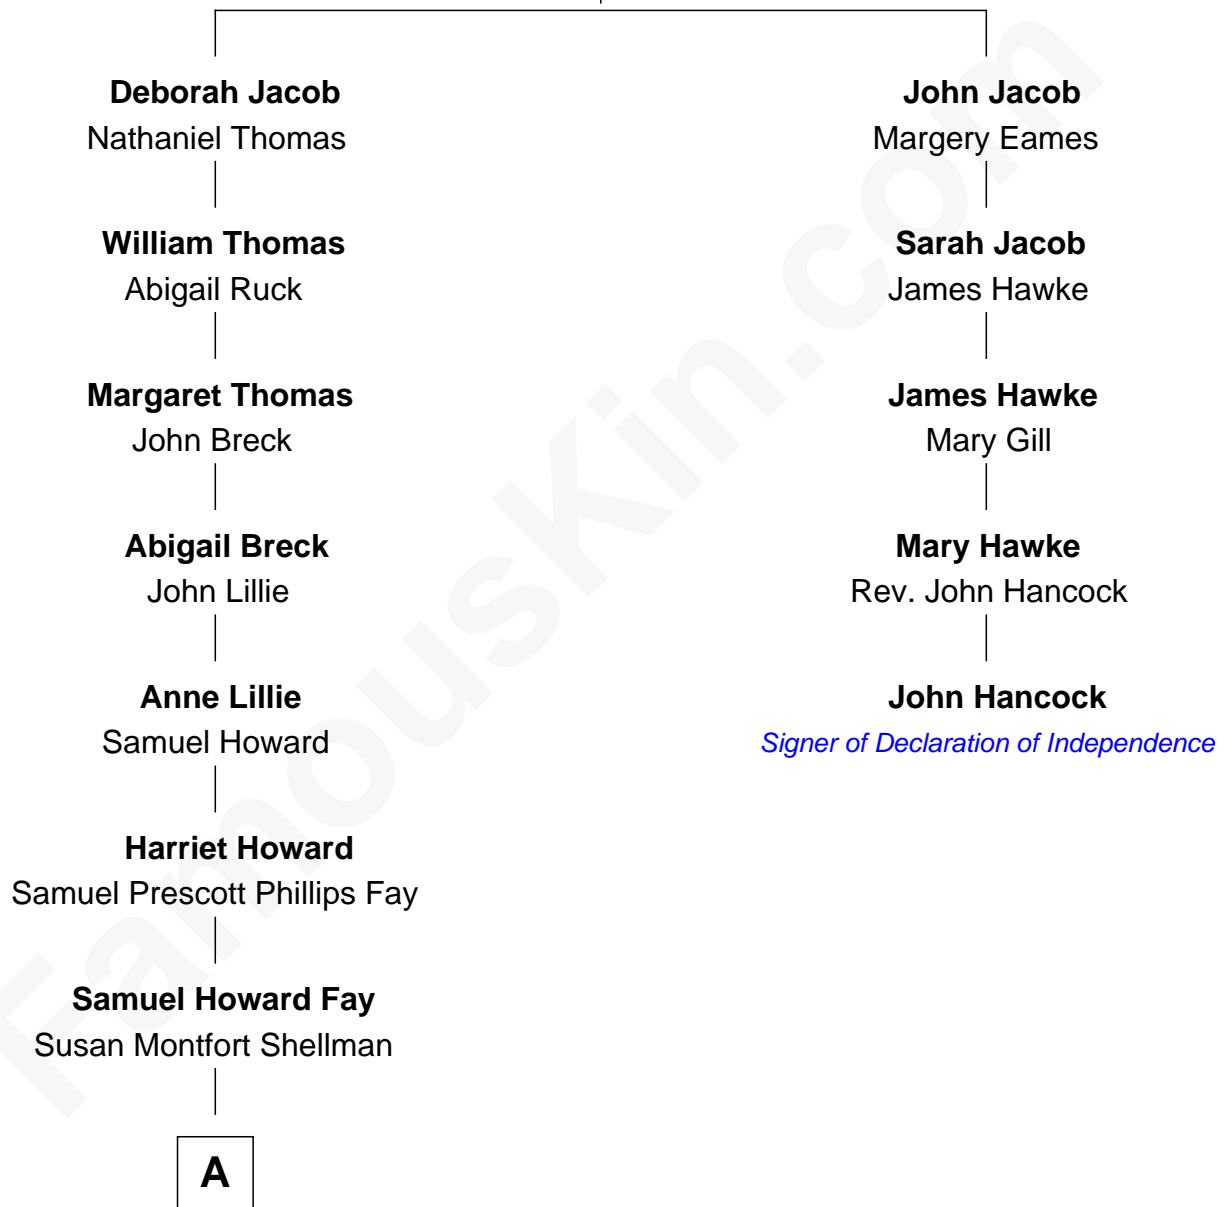

FamousKin.com Relationship Chart of

George W. Bush

43rd U.S. President

4th cousin 7 times removed of

John Hancock

Signer of the Declaration of Independence

Nicholas Jacob

Mary Gilman

A

—
Harriet Eleanor Fay
Rev. James Smith Bush

—
Samuel Prescott Bush
Flora Sheldon

—
Prescott Sheldon Bush
Dorothy Wear Walker

—
George Herbert Walker Bush
Barbara Pierce

—
George W. Bush
43rd U.S. President