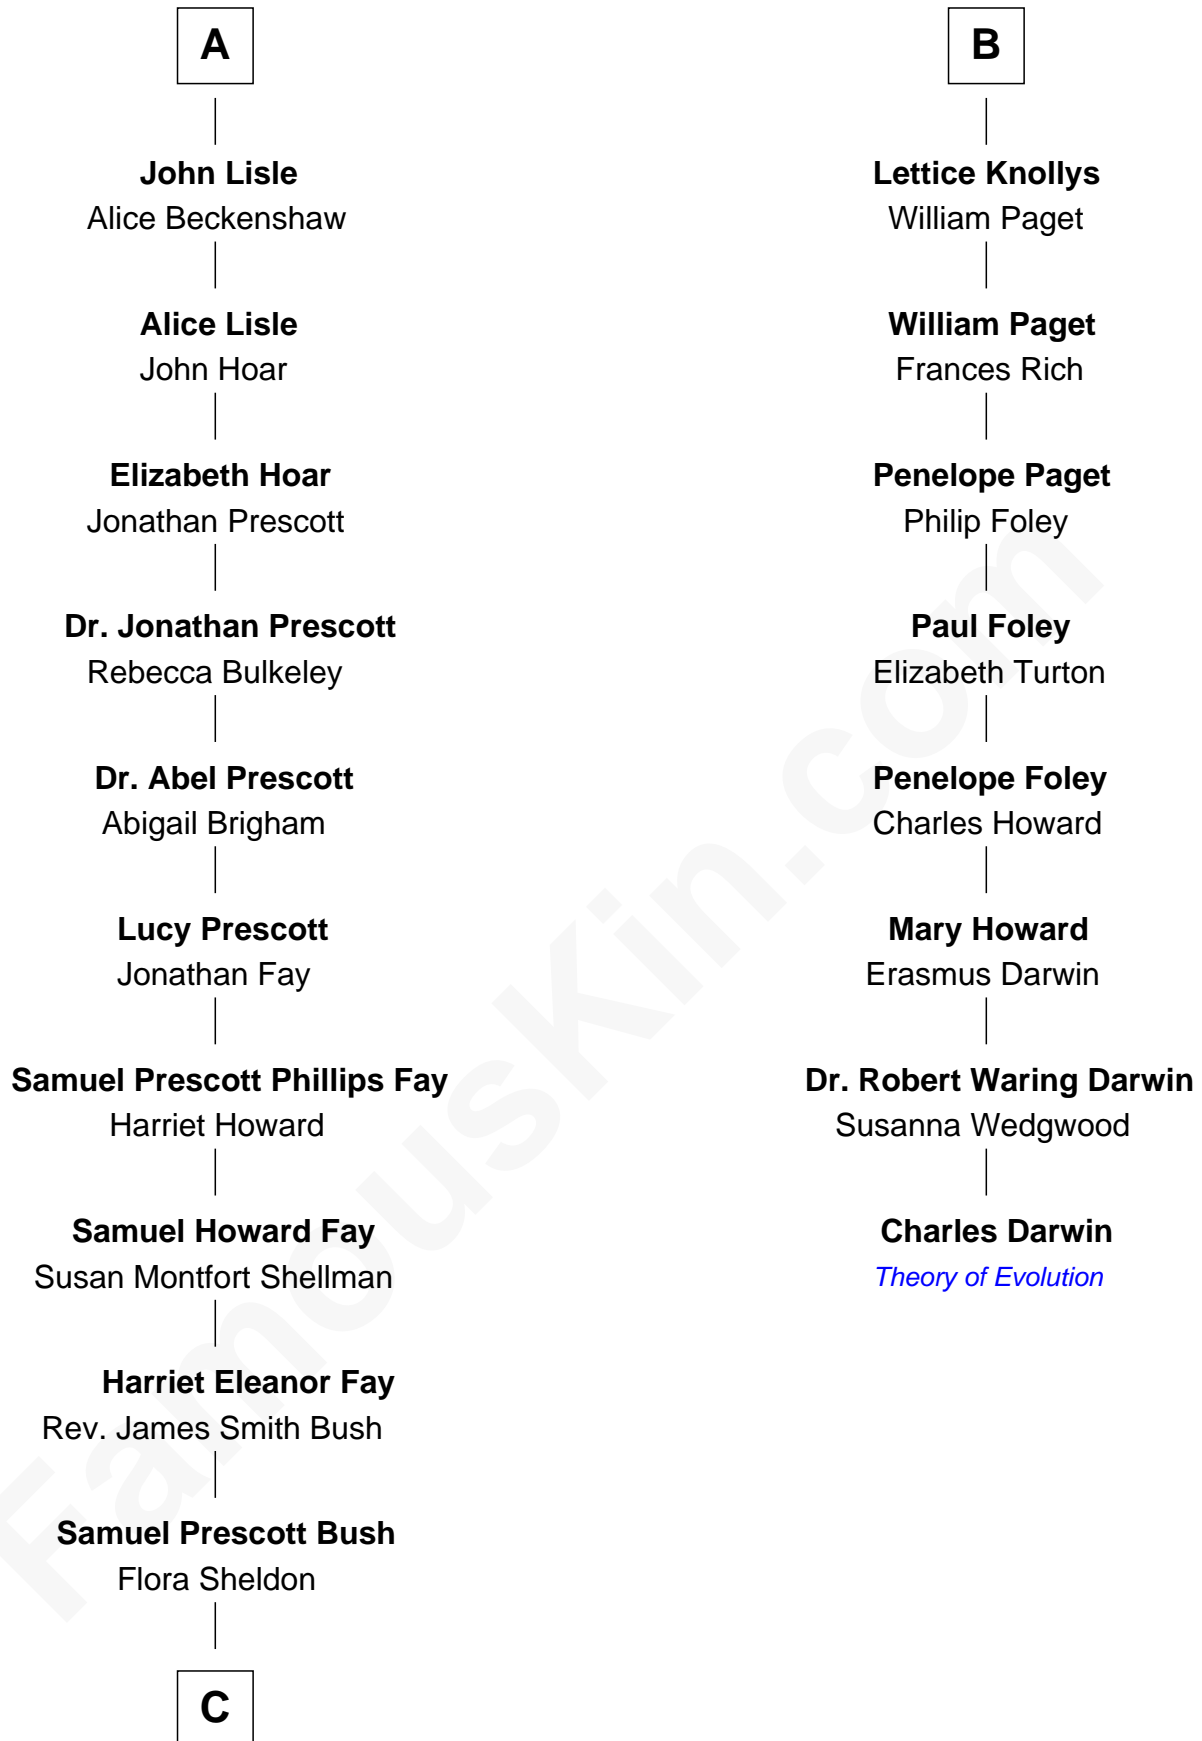

FamousKin.com Relationship Chart of

George W. Bush

43rd U.S. President

14th cousin 5 times removed of

Charles Darwin

Theory of Evolution

Katherine Pabenham

with husband
Sir Thomas Aylesbury

Elizabeth Tilney
Sir Thomas Howard

Sir John Berkeley
Isabel Dennis

Elizabeth Howard
Thomas Boleyn

Sir Richard Berkeley
Elizabeth Jermy

Mary Boleyn
Sir William Carey

Mary Berkeley
Sir John Hungerford

Catherine Carey
Sir Francis Knollys

Bridget Hungerford
Sir William Lisle

Henry Knollys
Margaret Cave

A

B

C

—
Prescott Sheldon Bush

Dorothy Wear Walker

—
George Herbert Walker Bush