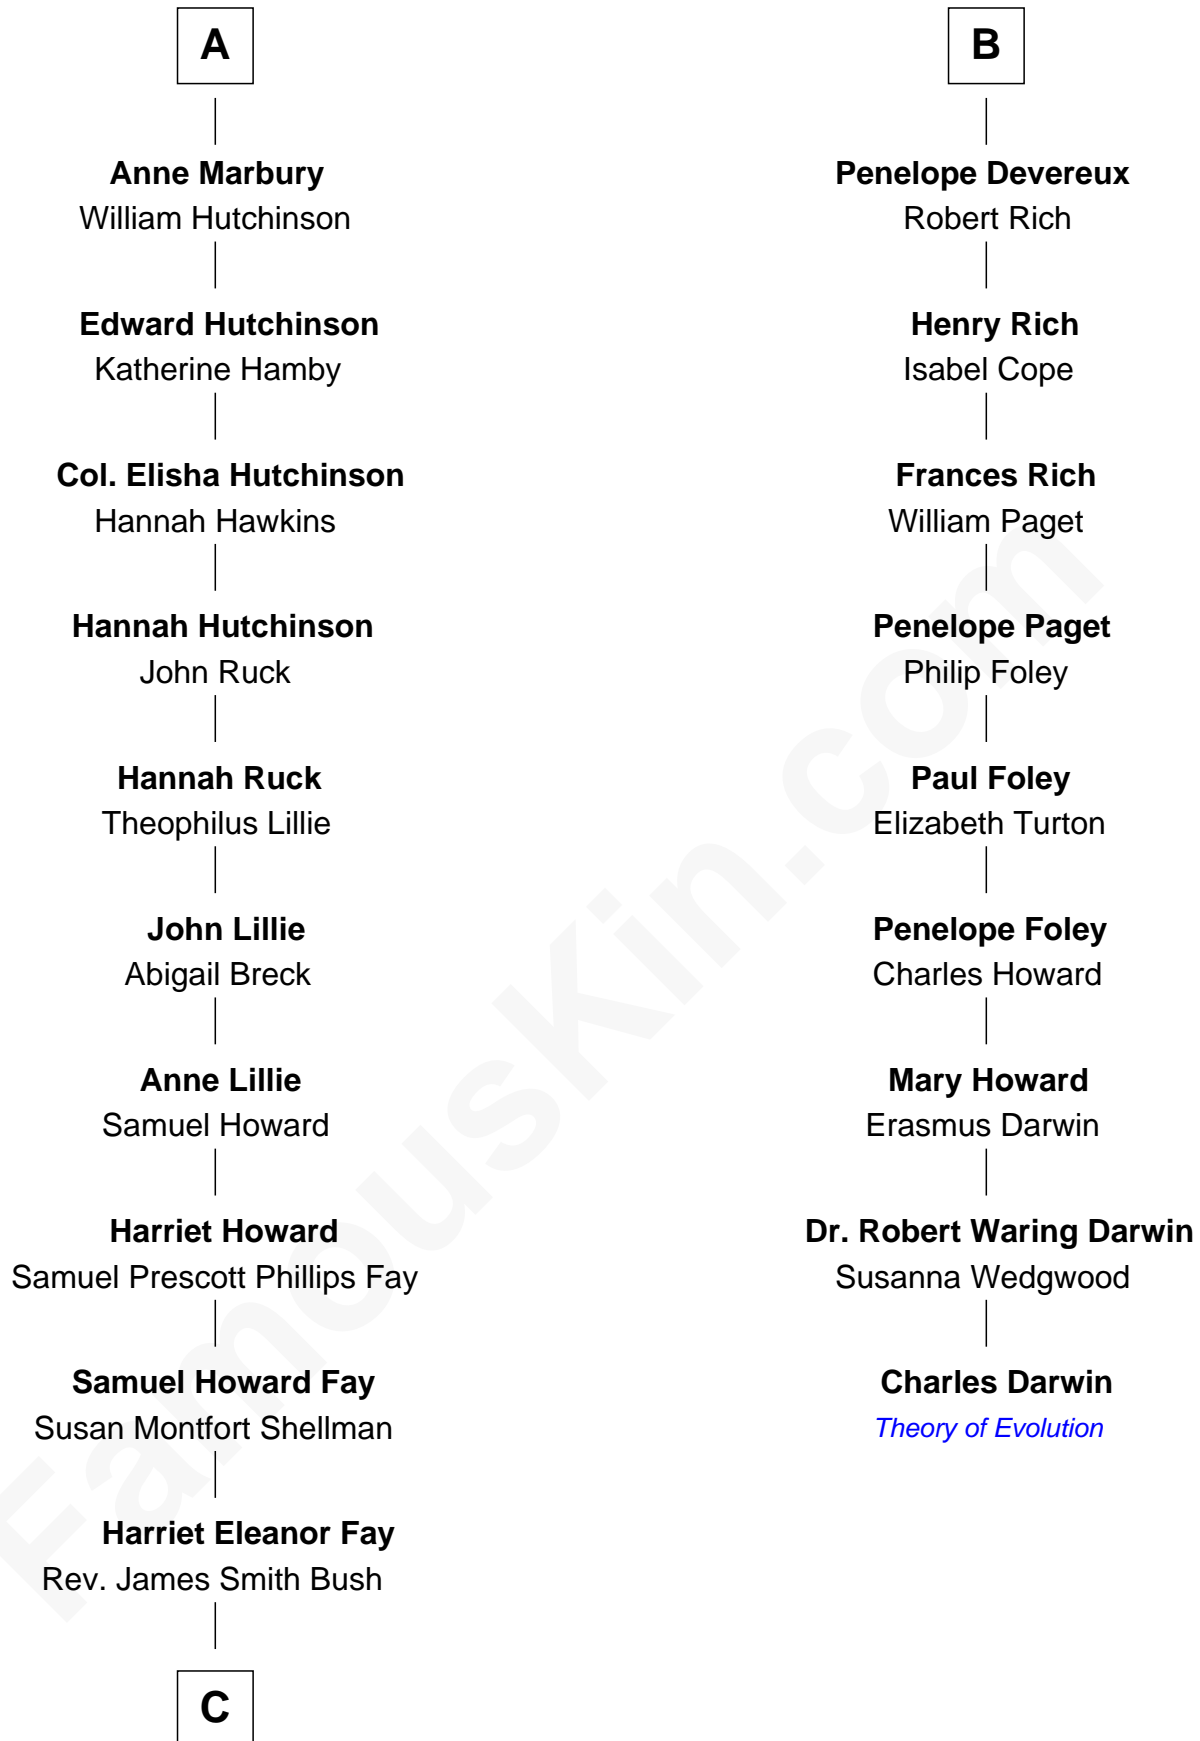

# FamousKin.com Relationship Chart of

**George W. Bush**  
43rd U.S. President

15th cousin 5 times removed of

**Charles Darwin**  
*Theory of Evolution*

**Robert de Ferrers**  
Margaret Despencer

**C**

Samuel Prescott Bush

Flora Sheldon

Prescott Sheldon Bush

Dorothy Wear Walker

George Herbert Walker Bush

Barbara Pierce

George W. Bush

*43rd U.S. President*

FamousKin.com