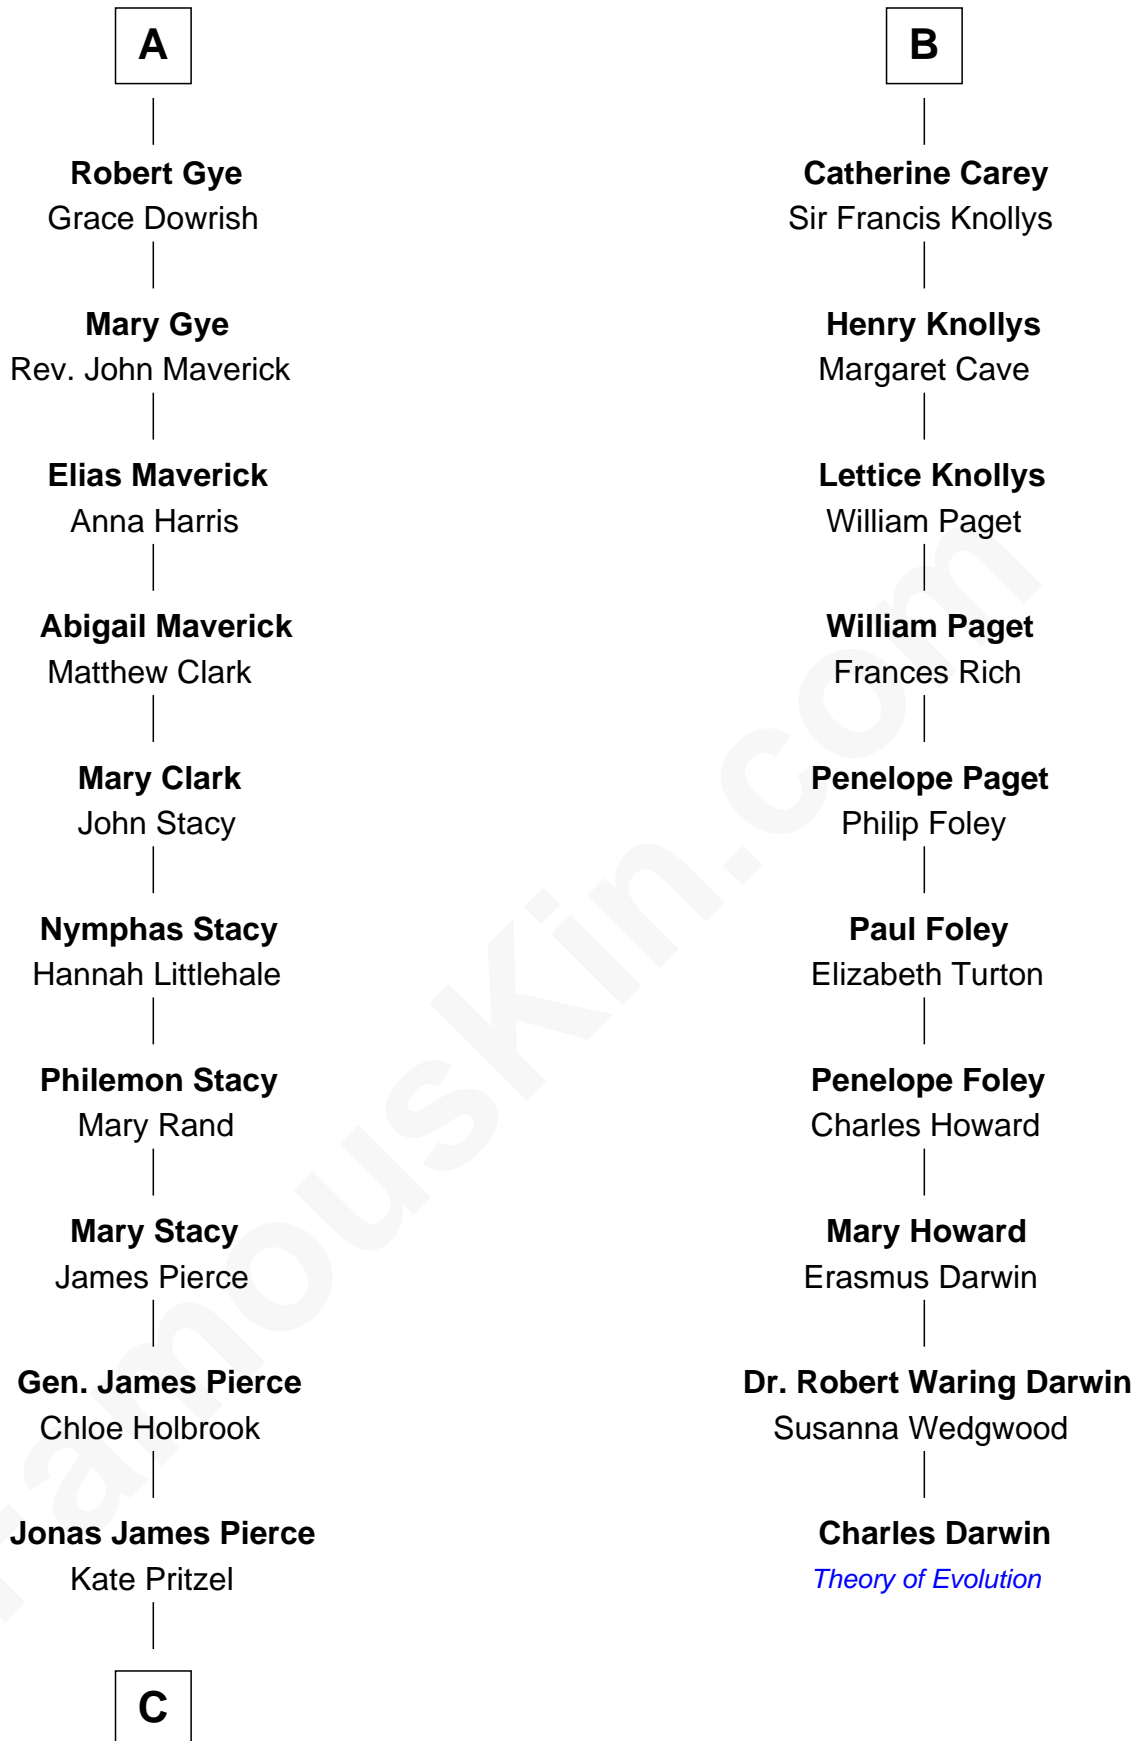

FamousKin.com
Relationship Chart of
George W. Bush
43rd U.S. President

16th cousin 4 times removed of

Charles Darwin
Theory of Evolution

Henry Plantagenet
 Maud de Chaworth

C

—
Scott Pierce
Mabel Marvin

—
Marvin Pierce
Pauline Robinson

—
Barbara Pierce
George Herbert Walker Bush

—
George W. Bush
43rd U.S. President

FamousKin.com