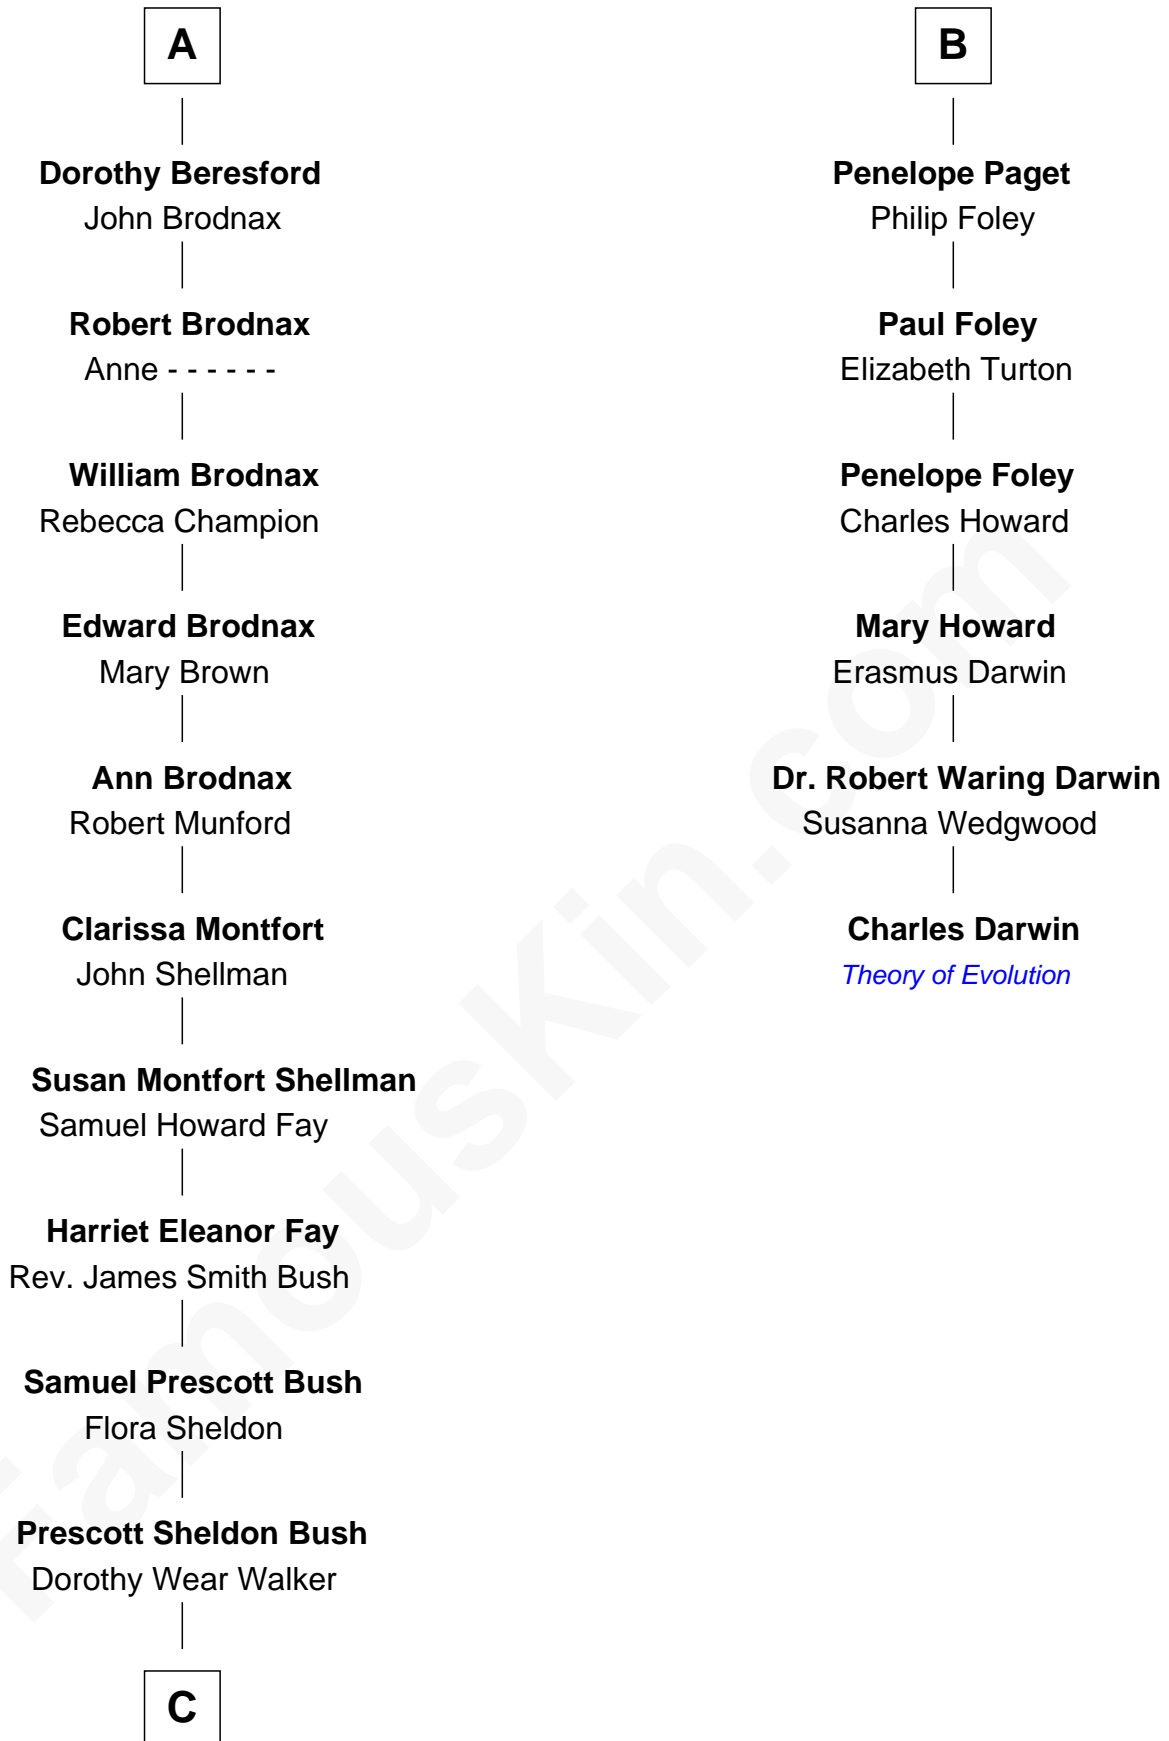

FamousKin.com Relationship Chart of

George W. Bush
43rd U.S. President

12th cousin 6 times removed of

Charles Darwin
Theory of Evolution

Sir Walter Hungerford
Katherine Peverell

Sir Robert Hungerford
Margaret Botreaux

Elizabeth Hungerford
Sir Philip Courtenay

Katherine Hungerford
Sir Richard West

Katherine Courtenay
Sir William Huddesfield

Sir Thomas West
Eleanor Copley

Elizabeth Huddesfield
Sir Anthony Poyntz

Barbara West
Sir John Guilford

Margaret Poyntz
Sir John Newton

Elizabeth Guilford
Sir William Cromer

Nazareth Newton
Thomas Paget

Dorothy Cromer
William Seyliard

William Paget
Lettice Knollys

Elizabeth Seyliard
Cornelius Beresford

William Paget
Frances Rich

A

B

C

George Herbert Walker Bush

Barbara Pierce

George W. Bush

43rd U.S. President

FamousKin.com