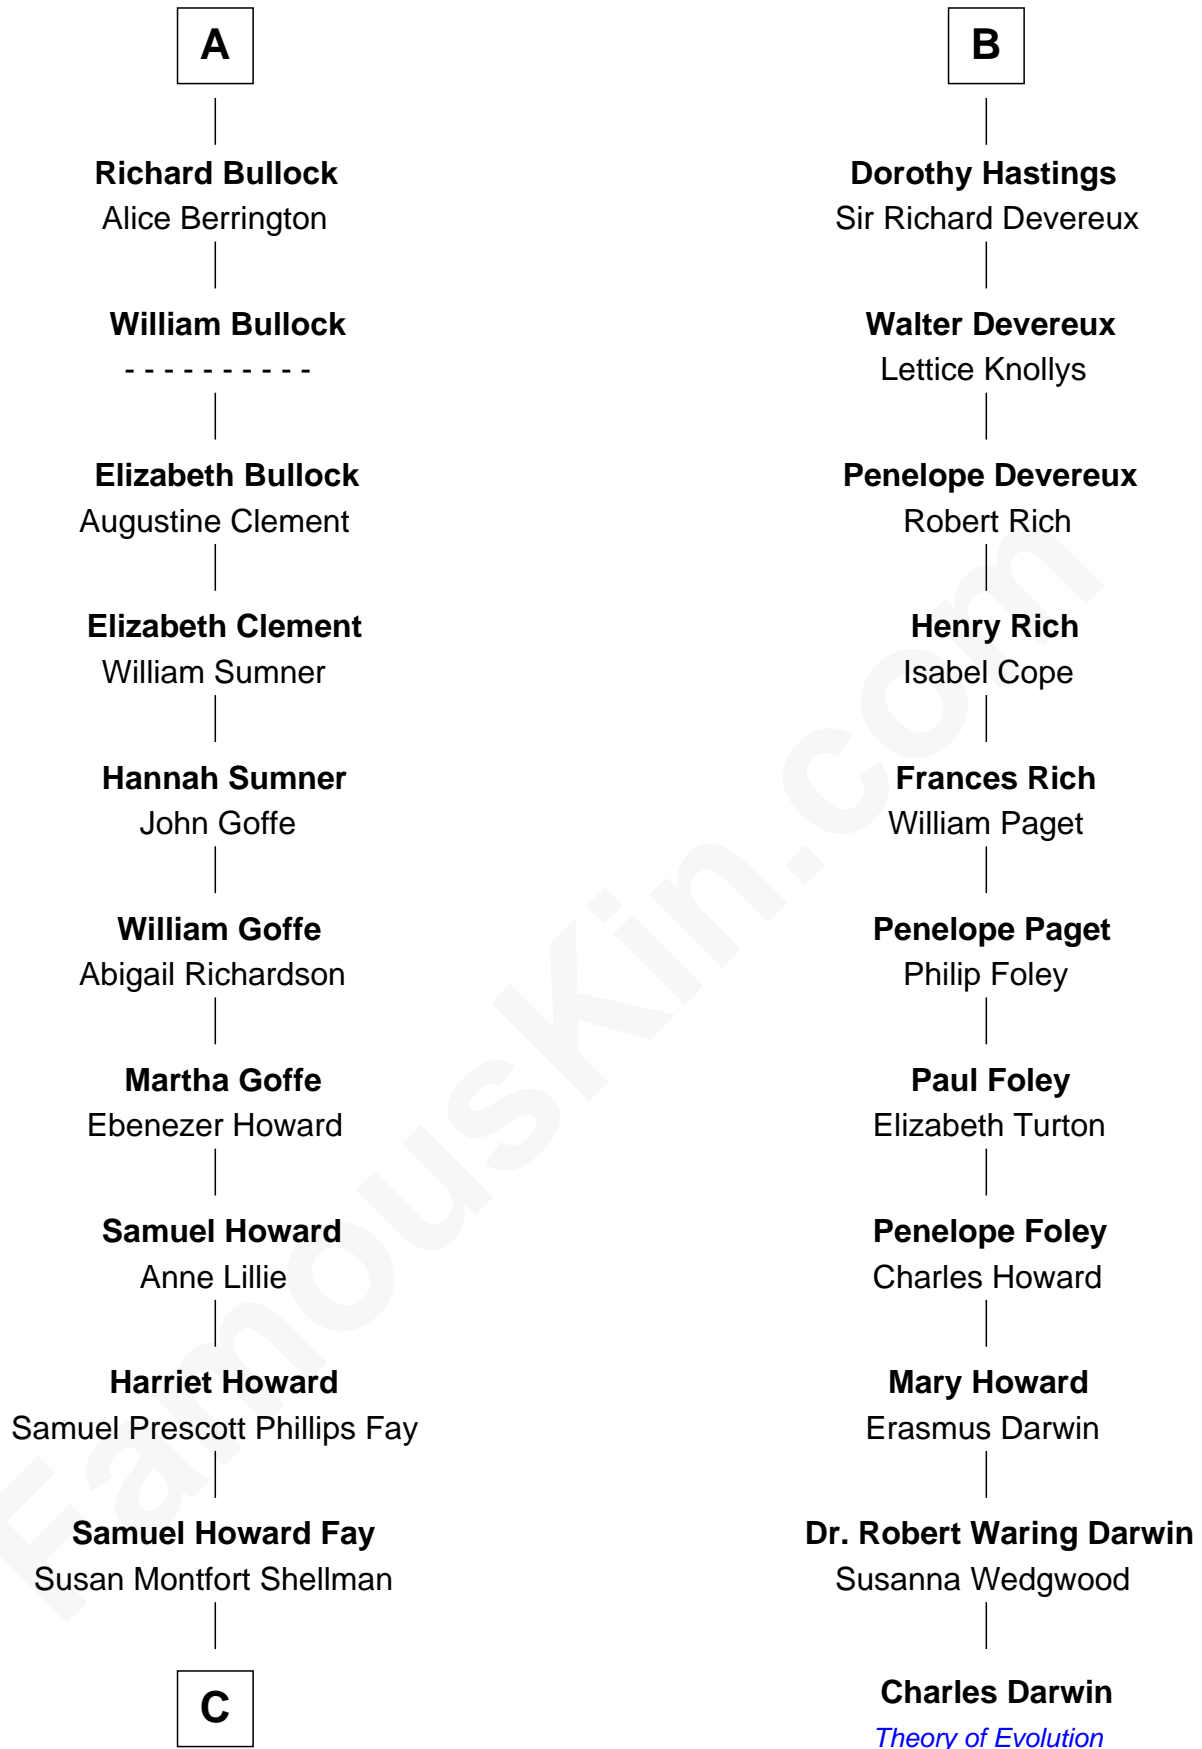

# FamousKin.com Relationship Chart of

**George W. Bush**

*43rd U.S. President*

17th cousin 4 times removed of

**Charles Darwin**

*Theory of Evolution*

**William de Montagu**  
Katherine de Grandison

**Sibyl de Montagu**  
Sir Edmund Fitzalan

**Philippe Fitzalan**  
Sir Richard Sergeaux

**Alice Sergeaux**  
Sir Richard de Vere

**Sir John de Vere**  
Elizabeth Howard

**Joan de Vere**  
Sir William Norreys

**Margaret Norreys**  
Gilbert Bullock

**Thomas Bullock**  
Alice Kingsmill

**A**

**Philippa de Montagu**  
Sir Roger de Mortimer

**Edmund Mortimer**  
Philippa Plantagenet

**Elizabeth Mortimer**  
Sir Henry Percy

**Sir Henry Percy**  
Eleanor Neville

**Anne Percy**  
Sir Thomas Hungerford

**Mary Hungerford**  
Sir Edward Hastings

**Sir George Hastings**  
Anne Stafford

**B**

**C**

—  
**Harriet Eleanor Fay**  
Rev. James Smith Bush

—  
**Samuel Prescott Bush**  
Flora Sheldon

—  
**Prescott Sheldon Bush**  
Dorothy Wear Walker