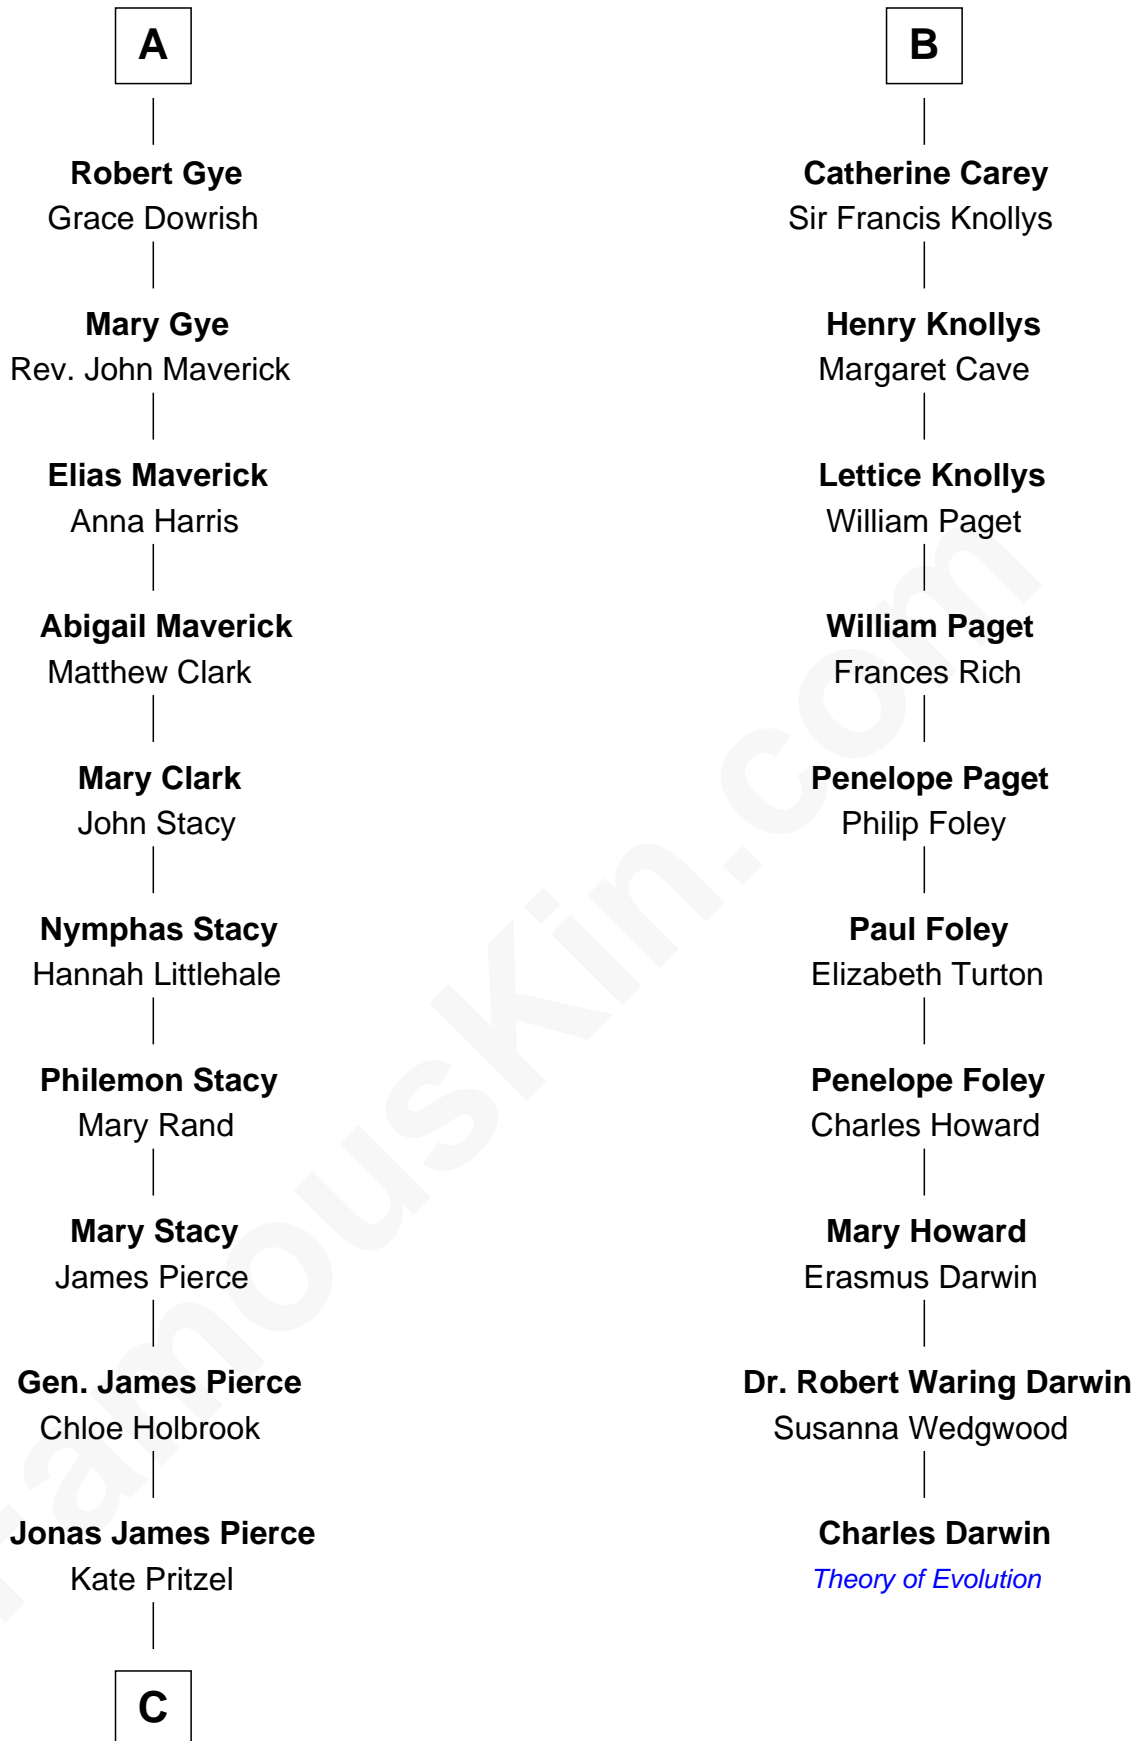

FamousKin.com Relationship Chart of

George W. Bush
43rd U.S. President

16th cousin 4 times removed of

Charles Darwin
Theory of Evolution

Edmund Fitzalan
Alice de Warenne

C

—
Scott Pierce
Mabel Marvin

—
Marvin Pierce
Pauline Robinson

—
Barbara Pierce
George Herbert Walker Bush

—
George W. Bush
43rd U.S. President

FamousKin.com