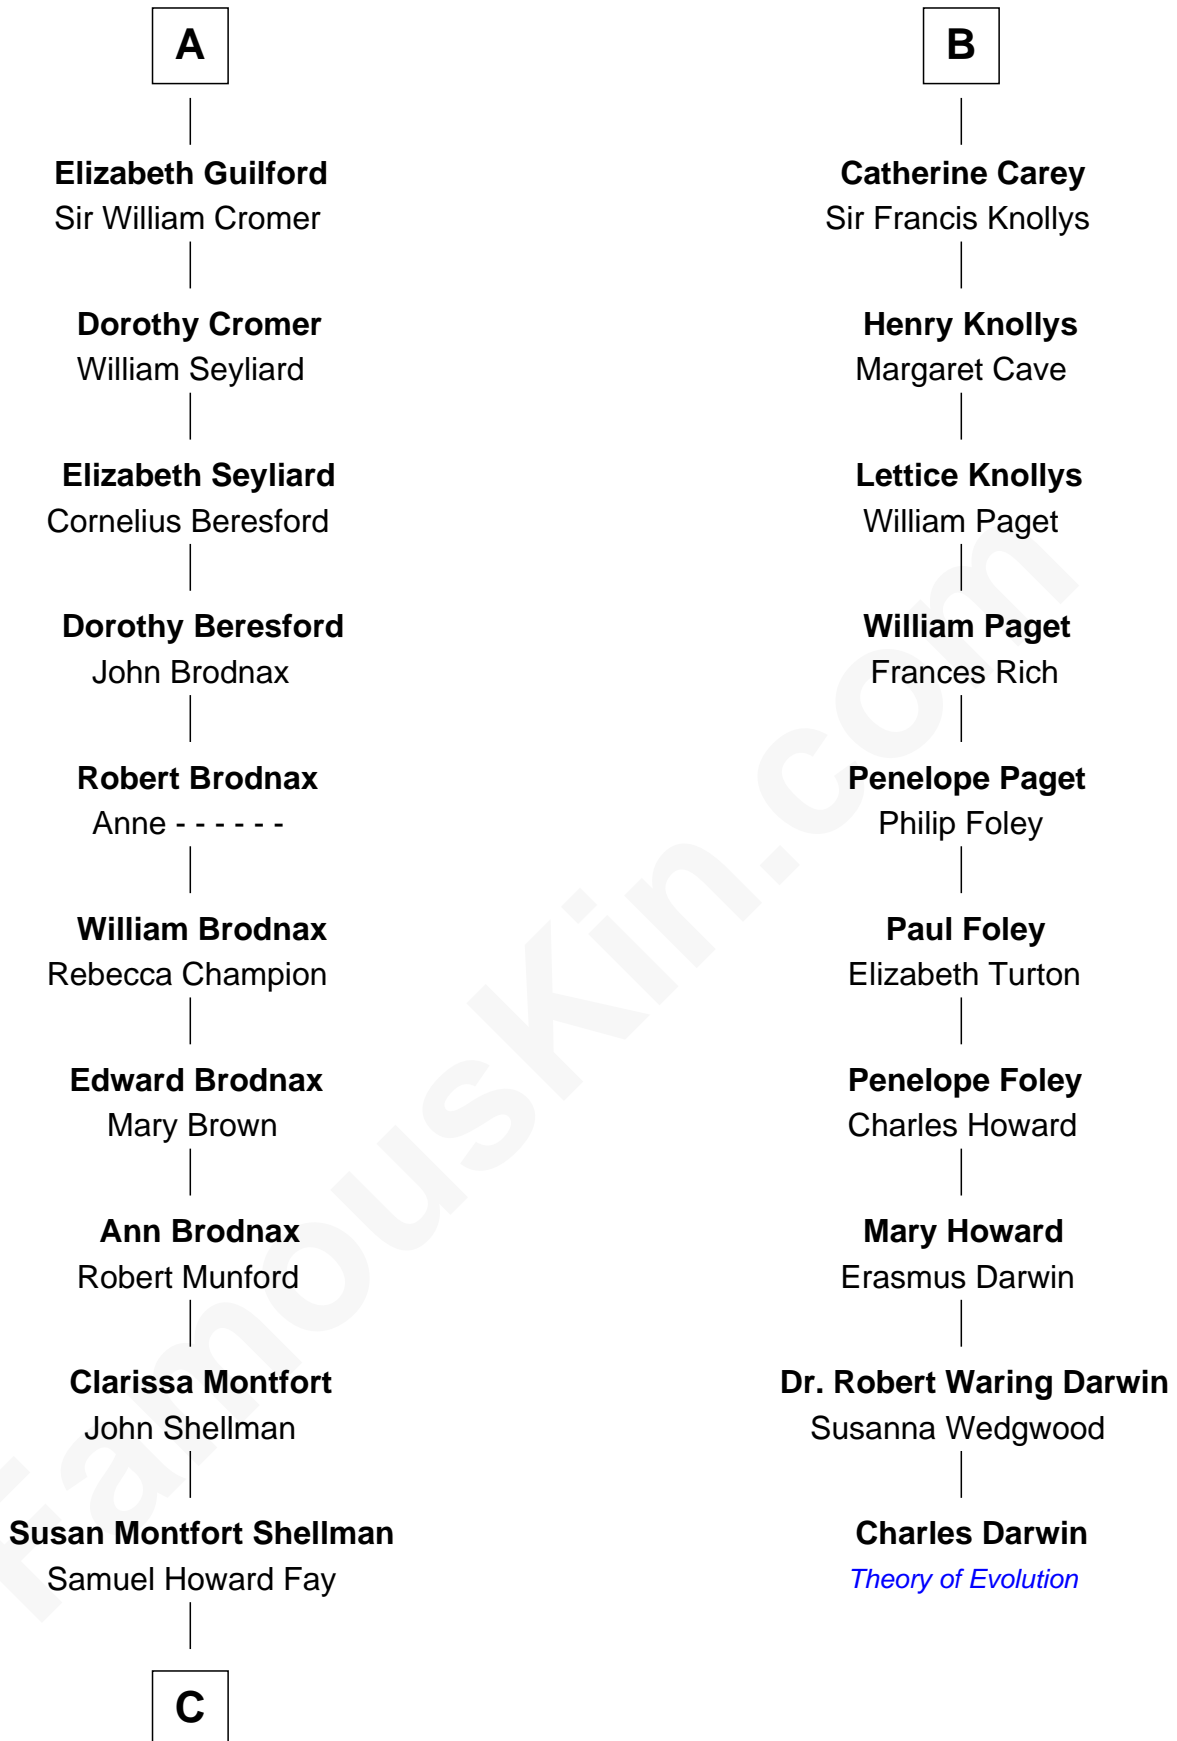

FamousKin.com Relationship Chart of

George W. Bush

43rd U.S. President

16th cousin 5 times removed of

Charles Darwin

Theory of Evolution

Sir Robert de Holland

Maude la Zouche

C

—
Harriet Eleanor Fay
Rev. James Smith Bush

—
Samuel Prescott Bush
Flora Sheldon

—
Prescott Sheldon Bush
Dorothy Wear Walker

—
George Herbert Walker Bush
Barbara Pierce

—
George W. Bush
43rd U.S. President