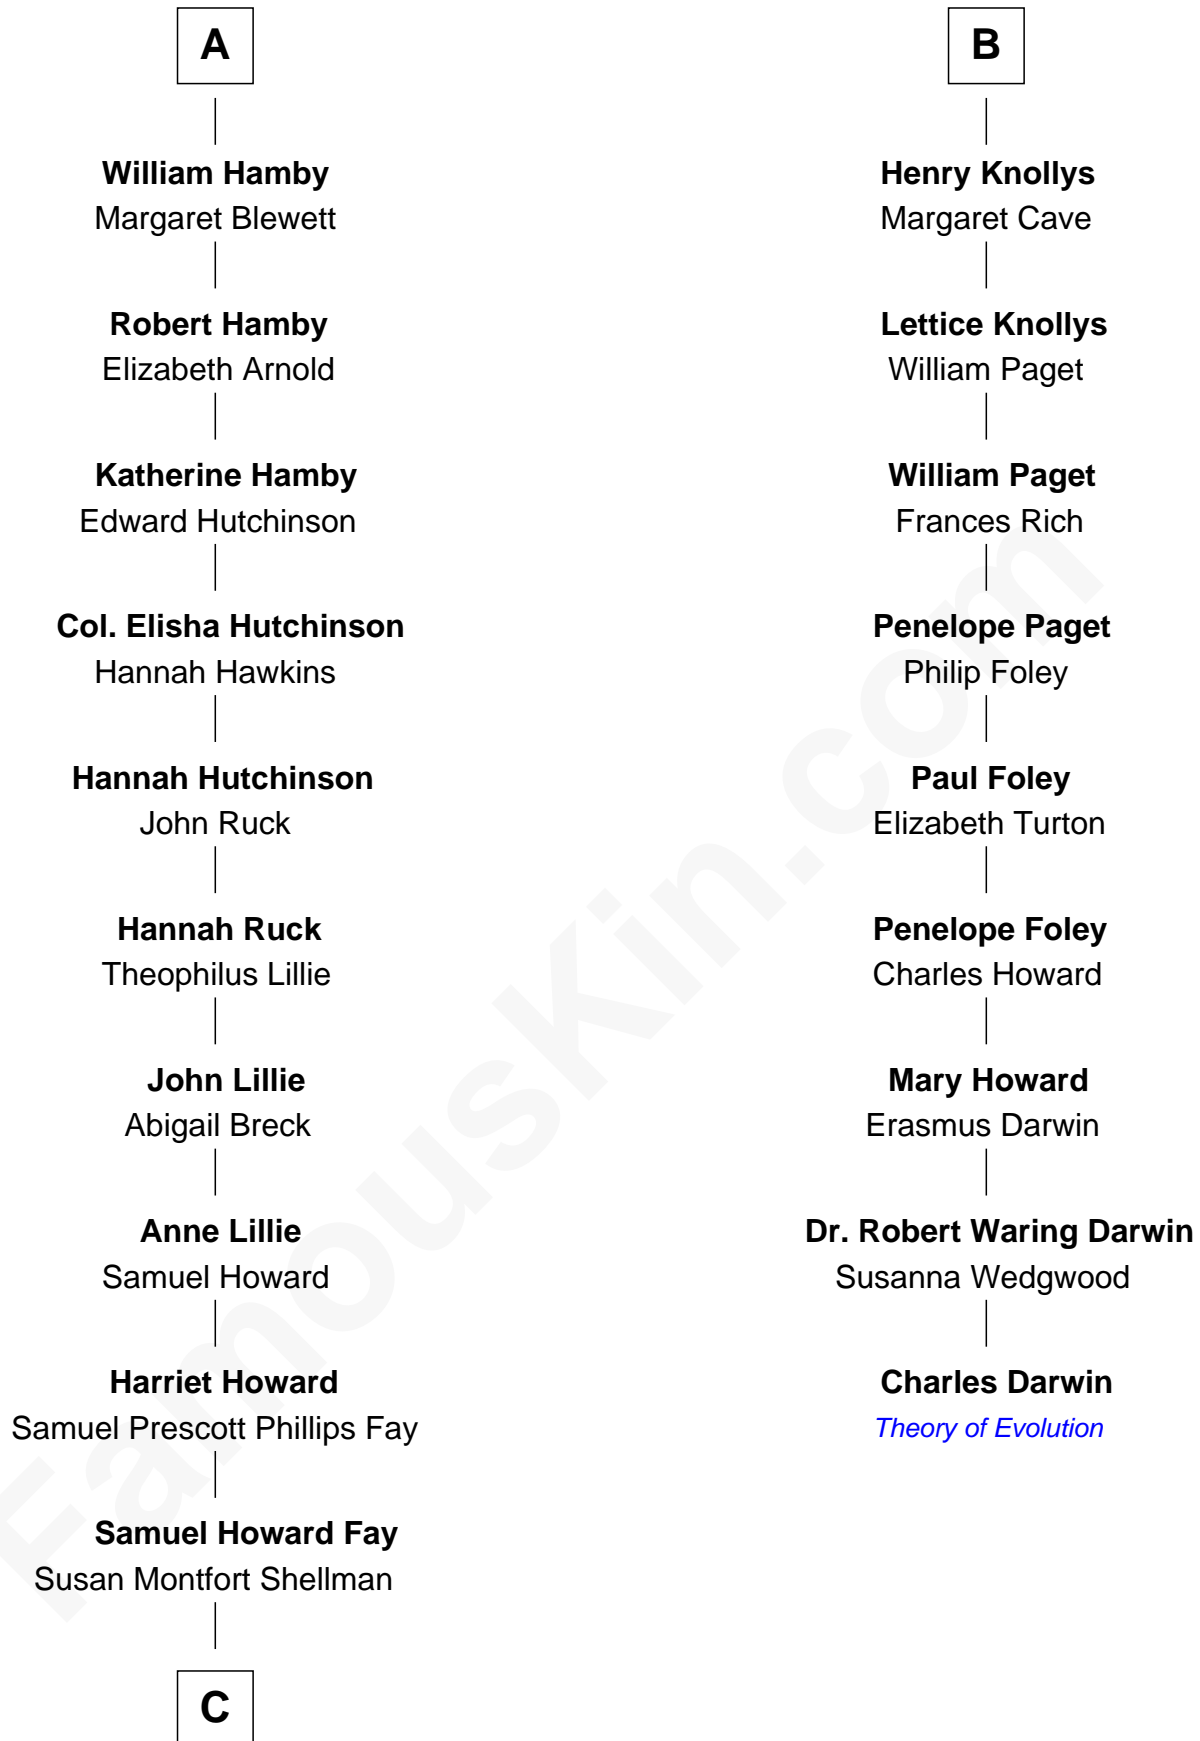

FamousKin.com Relationship Chart of

George W. Bush
43rd U.S. President

15th cousin 6 times removed of

Charles Darwin
Theory of Evolution

John de Welles
Maud de Roos

C

—
Harriet Eleanor Fay
Rev. James Smith Bush

—
Samuel Prescott Bush
Flora Sheldon

—
Prescott Sheldon Bush
Dorothy Wear Walker

—
George Herbert Walker Bush
Barbara Pierce

—
George W. Bush
43rd U.S. President

FamousKin.com