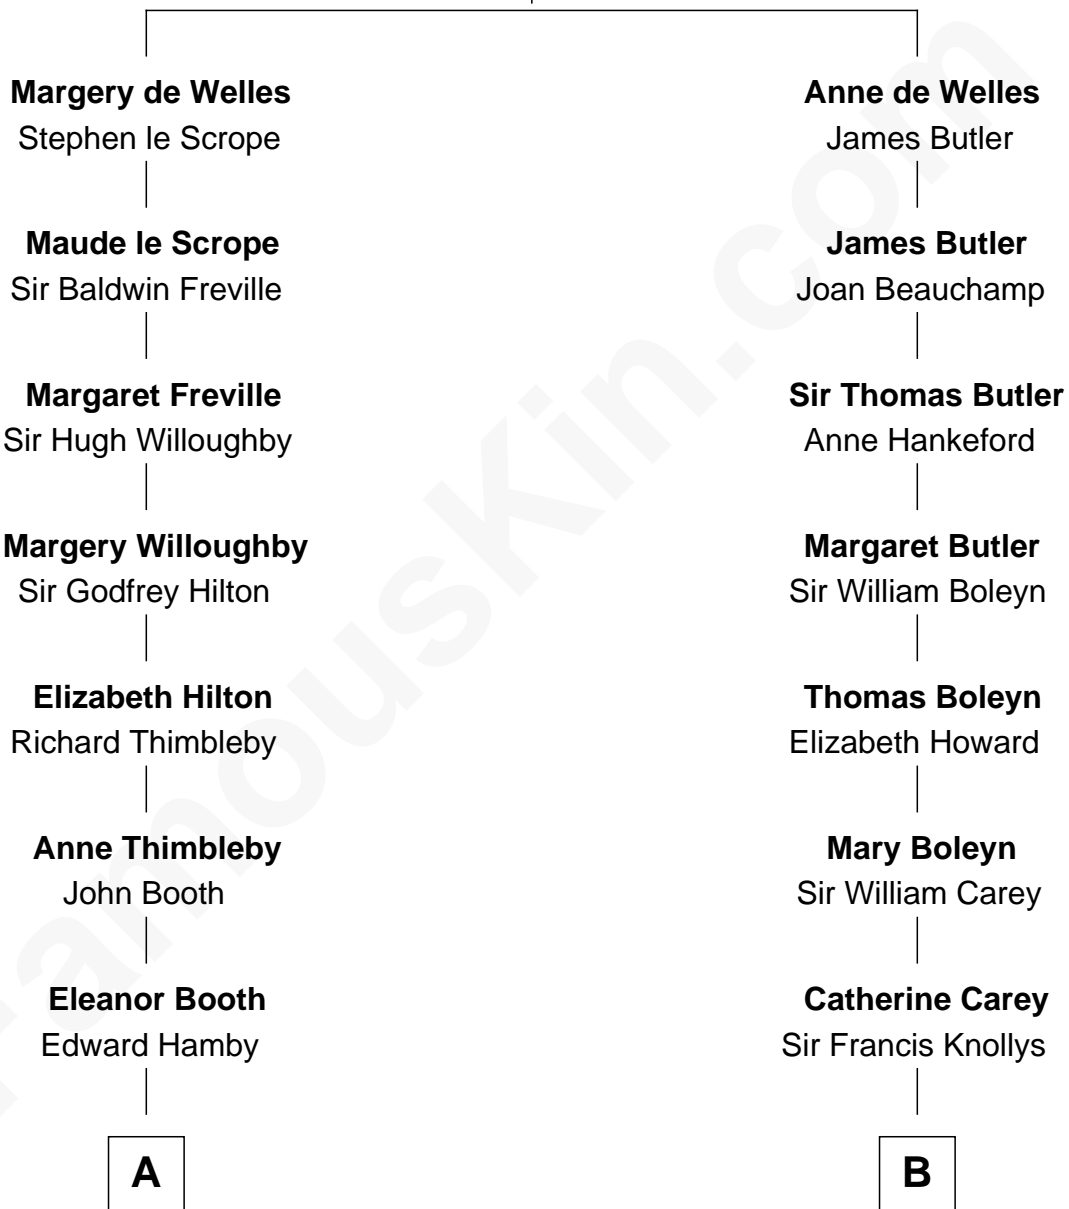

FamousKin.com Relationship Chart of

George W. Bush
43rd U.S. President

15th cousin 6 times removed of

Charles Darwin
Theory of Evolution

John de Welles
Maud de Roos

C

—
Harriet Eleanor Fay
Rev. James Smith Bush

—
Samuel Prescott Bush
Flora Sheldon

—
Prescott Sheldon Bush
Dorothy Wear Walker

—
George Herbert Walker Bush
Barbara Pierce

—
George W. Bush
43rd U.S. President

FamousKin.com