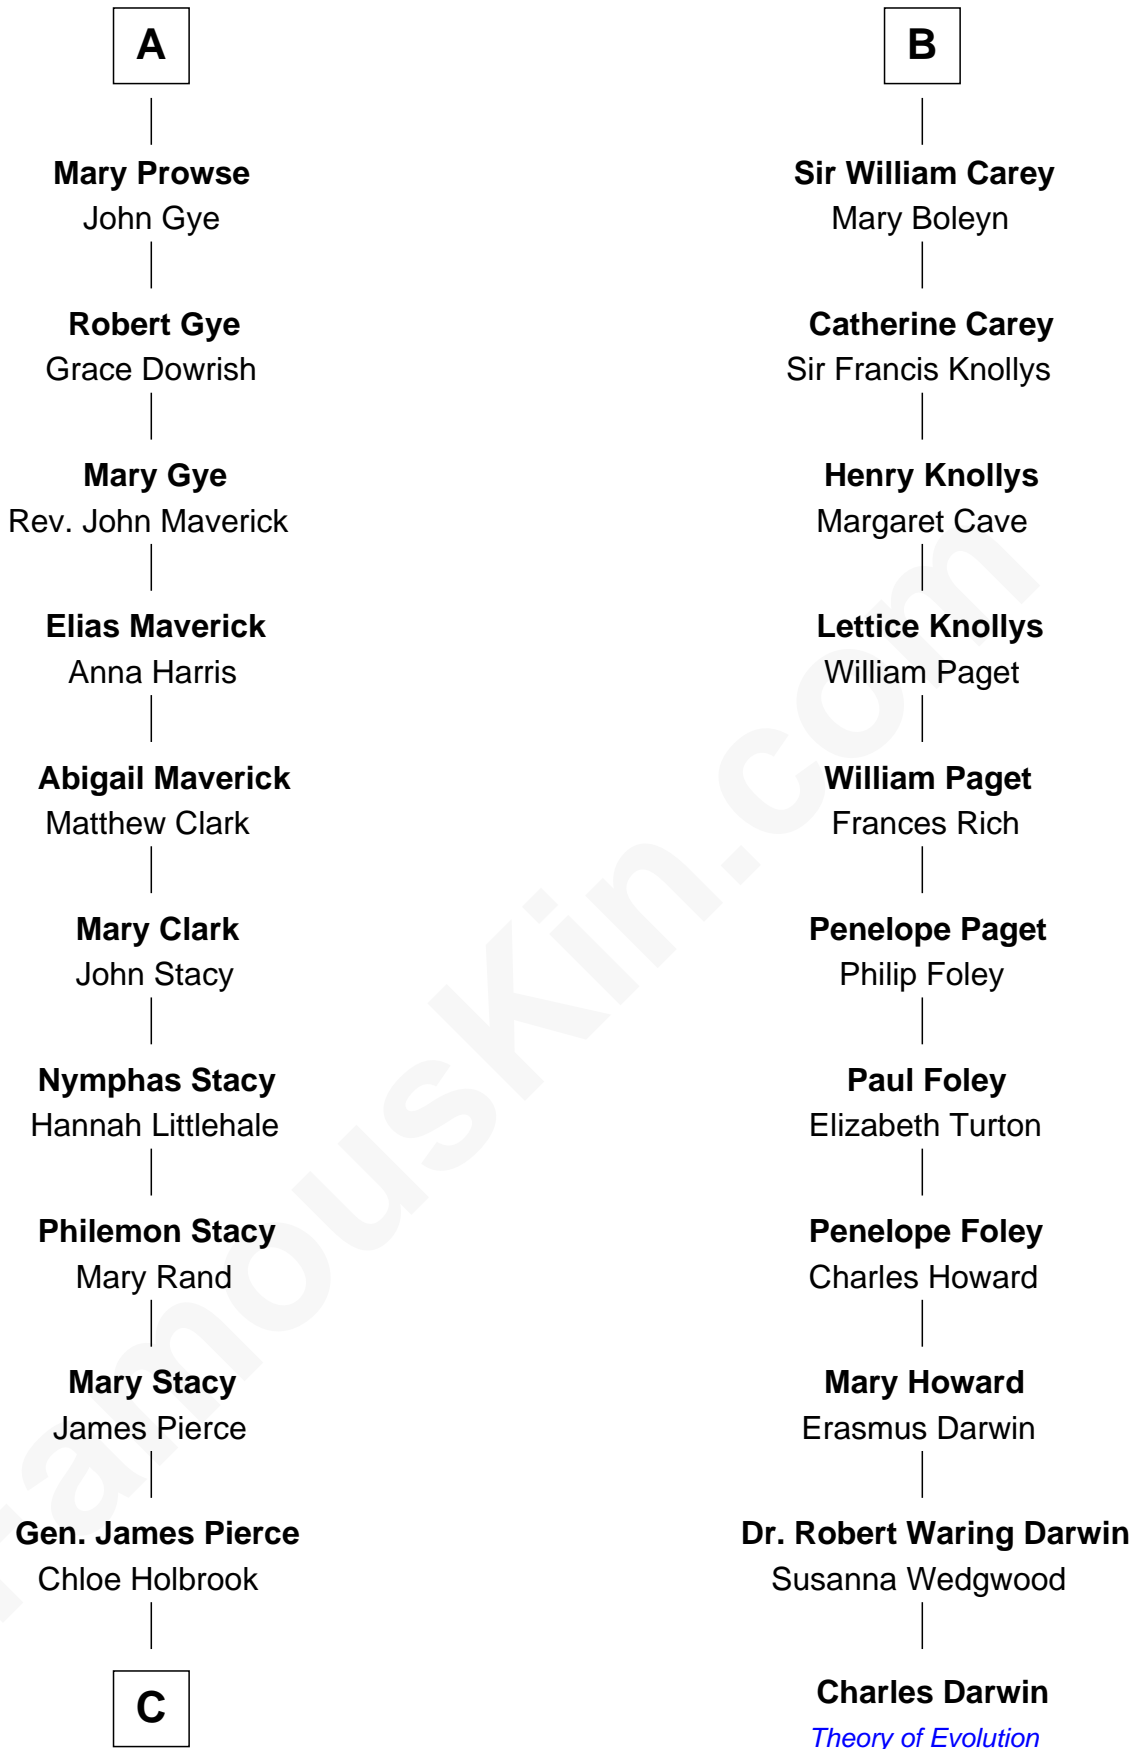

FamousKin.com Relationship Chart of

George W. Bush

43rd U.S. President

17th cousin 4 times removed of

Charles Darwin

Theory of Evolution

Sir Maurice de Berkeley

Eve la Zouche

Margaret de Mortimer

Maurice de Berkeley

Elizabeth le Despencer

Thomas de Berkeley

Margaret de Lisle

Elizabeth de Berkeley

Richard de Beauchamp

Eleanor Beauchamp

Edmund Beaufort

Eleanor Beaufort

Sir Robert Spencer

Margaret Spencer

Sir Thomas Carey

B

C

Jonas James Pierce

Kate Pritzel

Scott Pierce

Mabel Marvin

Marvin Pierce

Pauline Robinson

Barbara Pierce

George Herbert Walker Bush

George W. Bush