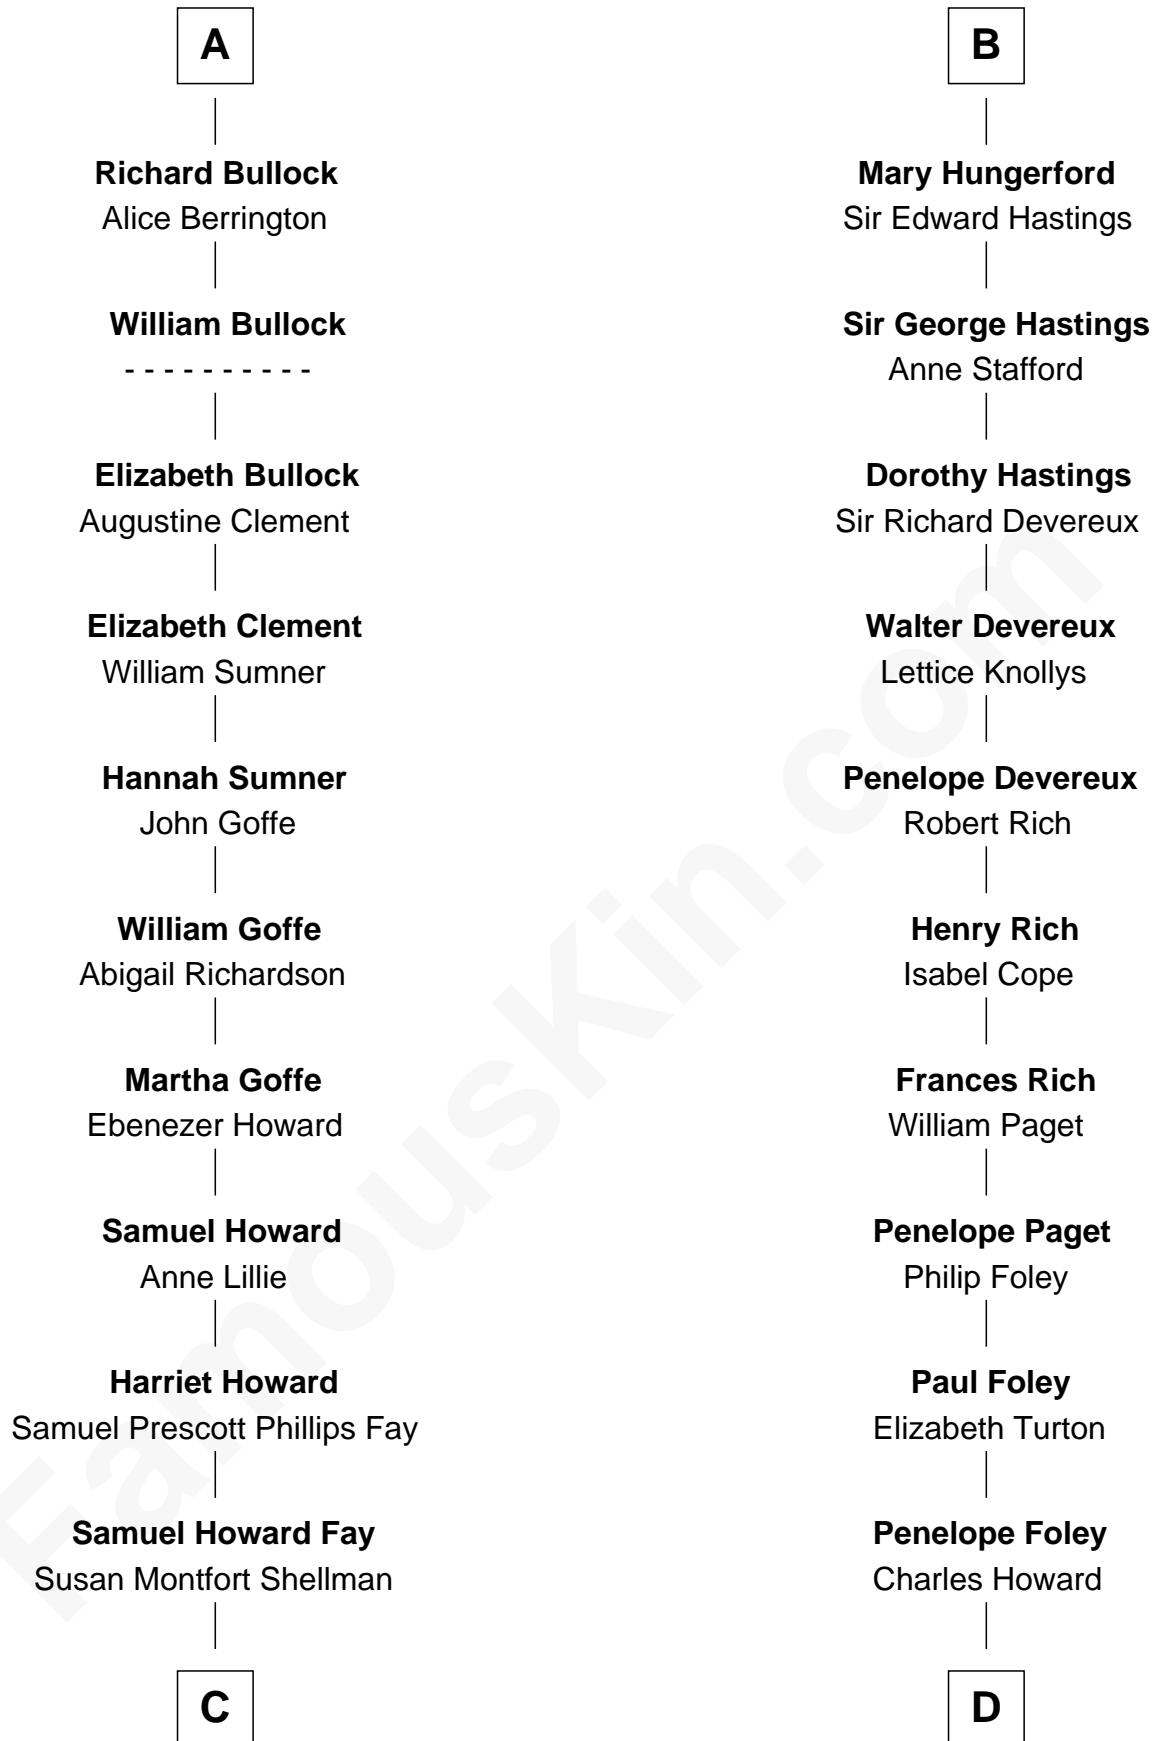

FamousKin.com Relationship Chart of

George W. Bush
43rd U.S. President

19th cousin 2 times removed of

Charles Darwin
Theory of Evolution

Sir Alfonso de Vere
Joan Foliot

John de Vere
Maud de Badlesmere

Aubrey de Vere
Alice FitzWalter

Sir Richard de Vere
Alice Sergeaux

Sir John de Vere
Elizabeth Howard

Joan de Vere
Sir William Norreys

Margaret Norreys
Gilbert Bullock

Thomas Bullock
Alice Kingsmill

A

John de Vere
Maud de Badlesmere

Margaret de Vere
Henry de Beaumont

Sir John de Beaumont
Katherine de Everingham

Elizabeth Beaumont
Sir William Botreaux

Margaret Botreaux
Sir Robert Hungerford

Sir Robert Hungerford
Eleanor Moleyns

Sir Thomas Hungerford
Anne Percy

B

C

Harriet Eleanor Fay
Rev. James Smith Bush

Samuel Prescott Bush
Flora Sheldon

Prescott Sheldon Bush
Dorothy Wear Walker

George Herbert Walker Bush
Barbara Pierce

George W. Bush
43rd U.S. President

D

Mary Howard
Erasmus Darwin

Dr. Robert Waring Darwin
Susanna Wedgwood