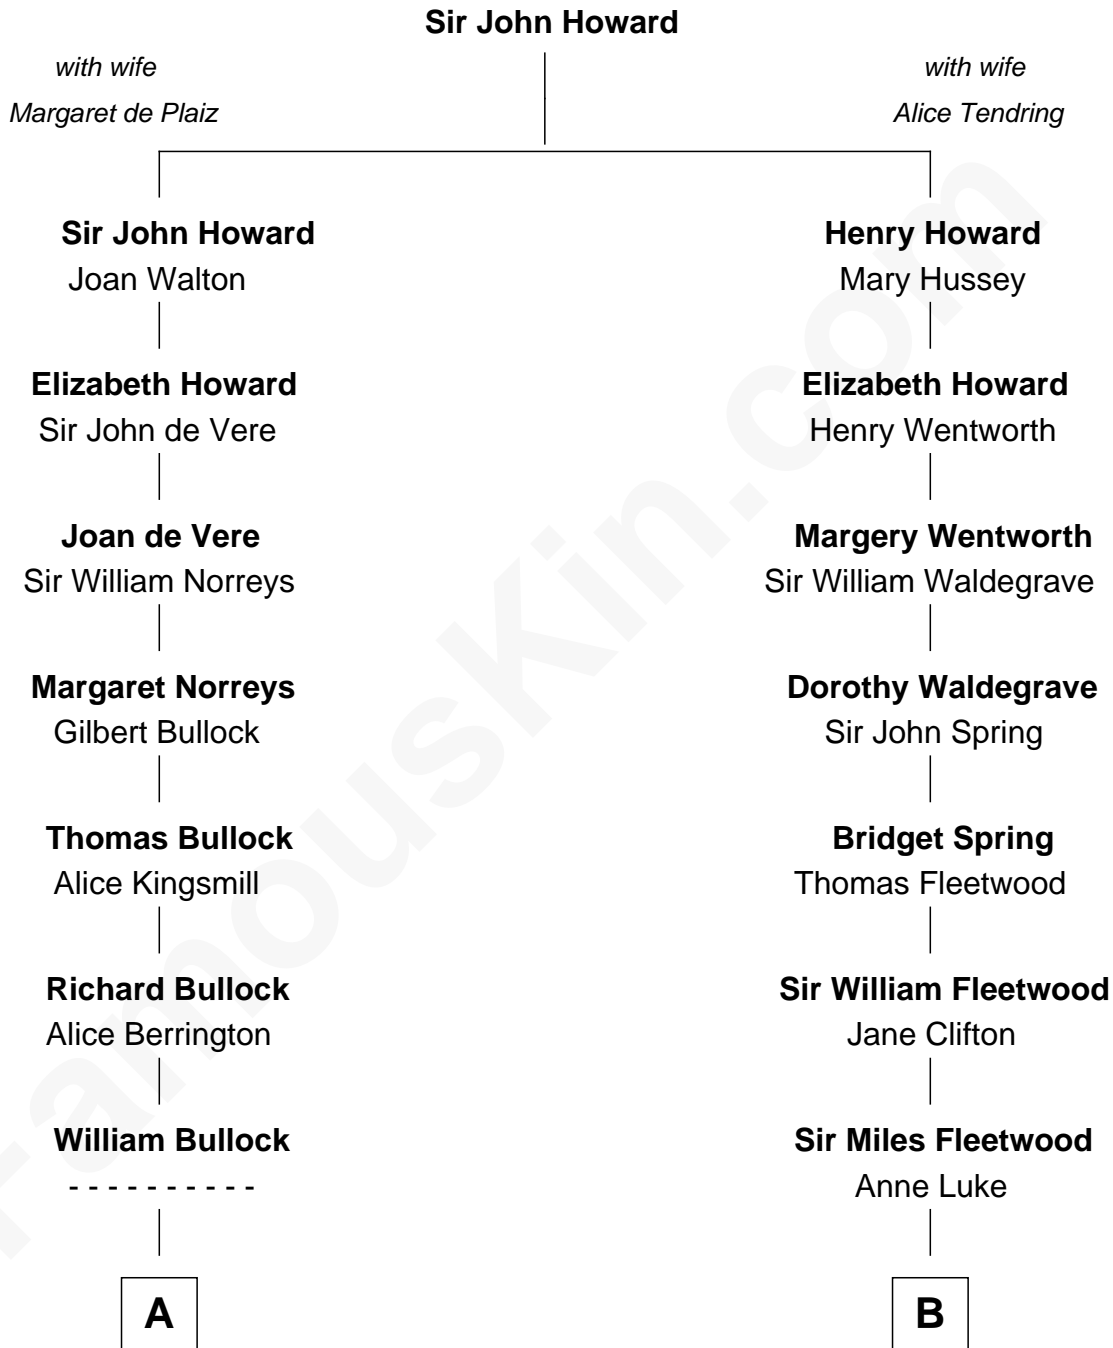

FamousKin.com Relationship Chart of

George W. Bush
43rd U.S. President

17th cousin 2 times removed of

Jake Gyllenhaal
Movie Actor

C

—
Prescott Sheldon Bush

Dorothy Wear Walker

—
George Herbert Walker Bush

Barbara Pierce

—
George W. Bush

43rd U.S. President

FamousKin.com