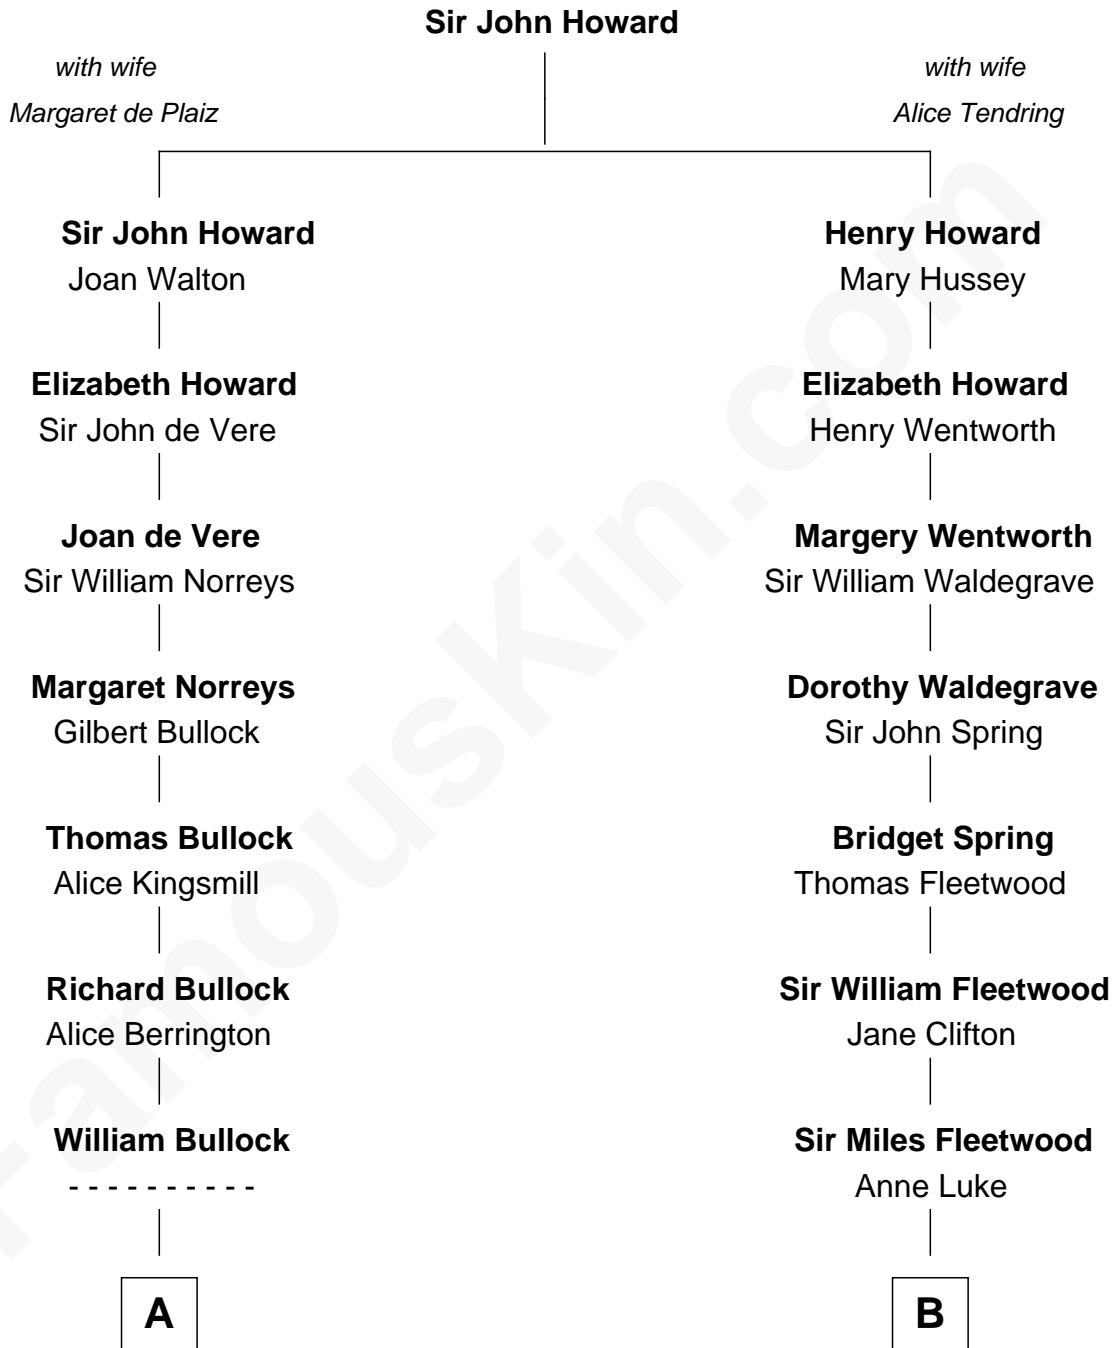

FamousKin.com
Relationship Chart of
George W. Bush
43rd U.S. President

17th cousin 2 times removed of

Maggie Gyllenhaal
Movie Actress

C

—
Prescott Sheldon Bush

Dorothy Wear Walker

—
George Herbert Walker Bush

Barbara Pierce

—
George W. Bush

43rd U.S. President

FamousKin.com