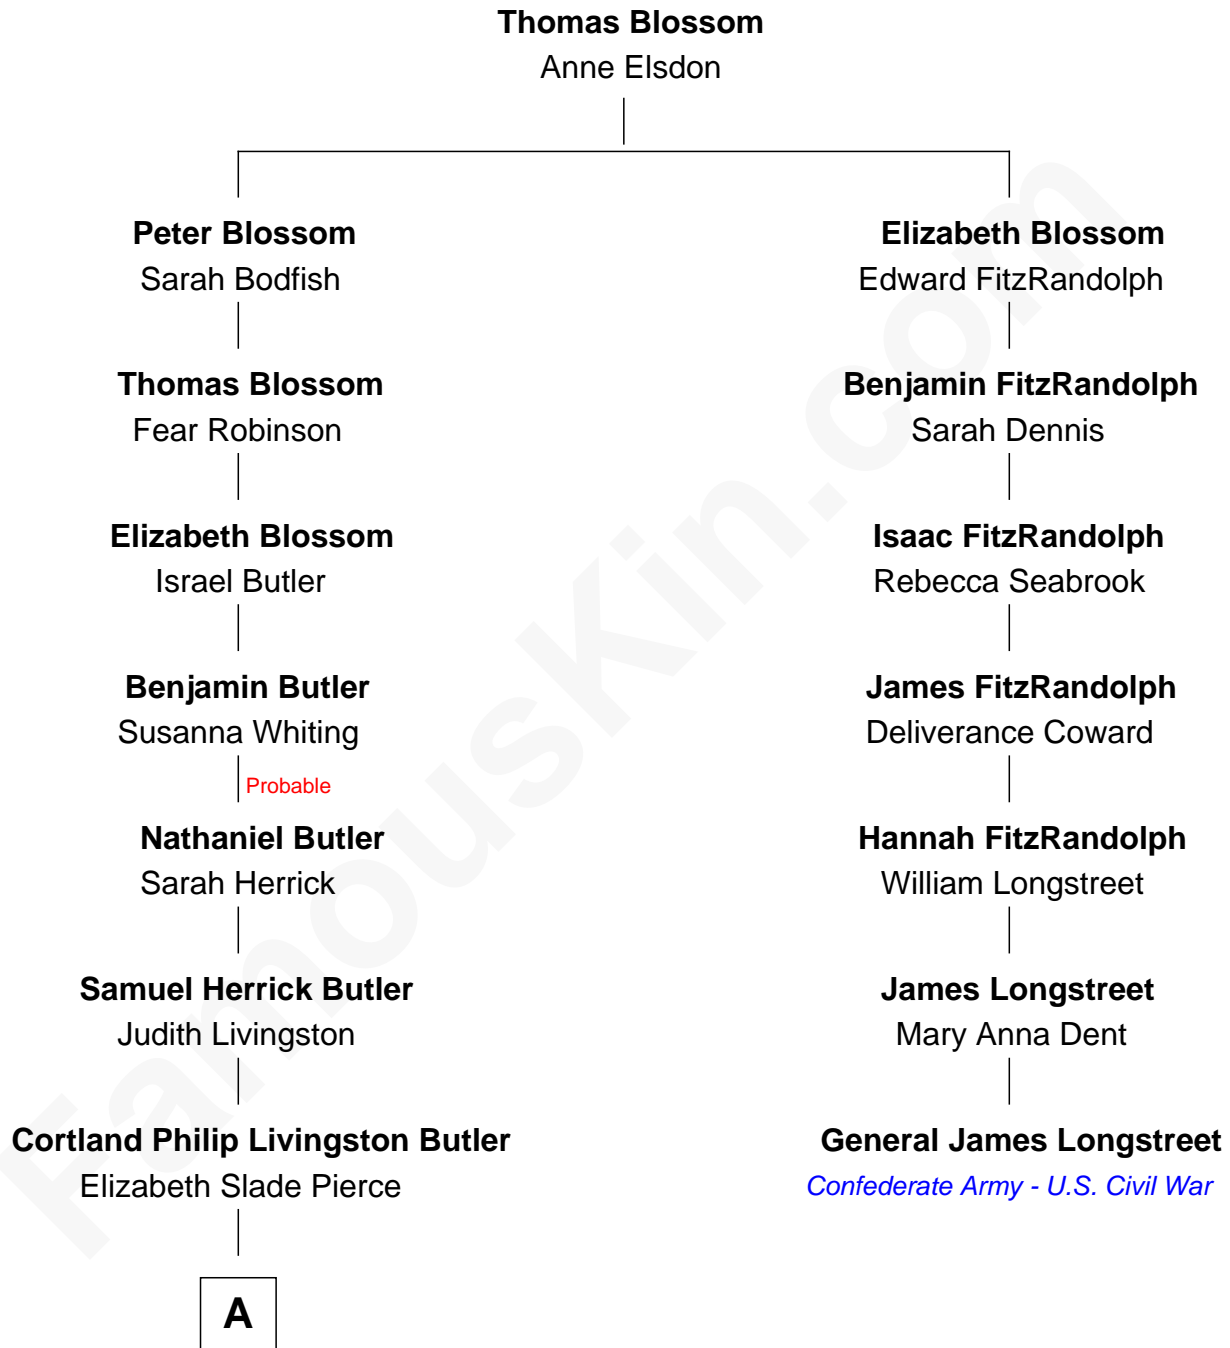

FamousKin.com
Relationship Chart of
George W. Bush
43rd U.S. President

6th cousin 5 times removed of

General James Longstreet
Confederate Army - U.S. Civil War

A

—
Mary Elizabeth Butler
Robert Emmet Sheldon

—
Flora Sheldon
Samuel Prescott Bush

—
Prescott Sheldon Bush
Dorothy Wear Walker

—
George Herbert Walker Bush
Barbara Pierce

—
George W. Bush
43rd U.S. President

FamousKin.com