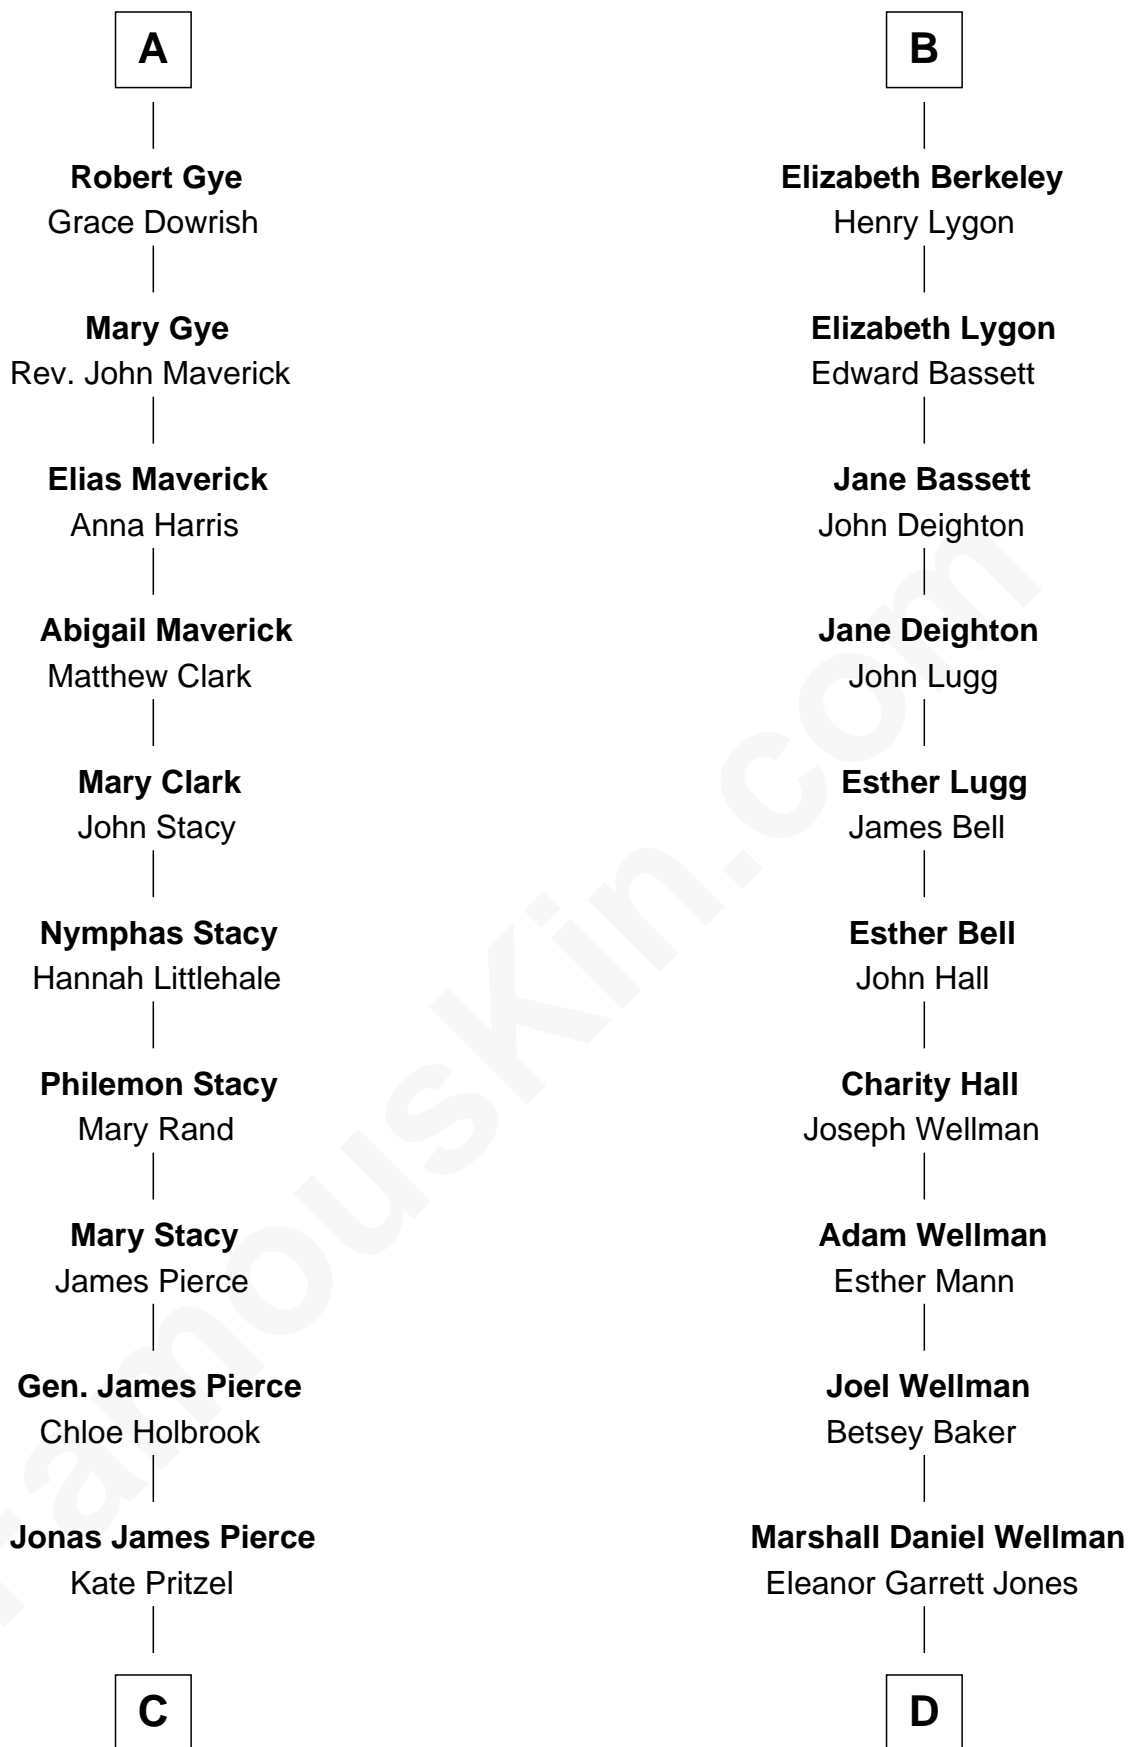

FamousKin.com Relationship Chart of

George W. Bush

43rd U.S. President

18th cousin 2 times removed of

Jack London

Author of "The Call of the Wild"

Edmund Fitzalan

Alice de Warenne

Richard Fitzalan
Eleanor Plantagenet

John Fitzalan
Eleanor Maltravers

Joan Fitzalan
Sir William Echyngnam

Joan Echyngnam
Sir John Bayntun

Henry Bayntun

Jane Bayntun
Thomas Prowse

Mary Prowse
John Gye

A

Richard Fitzalan
Eleanor Plantagenet

Sir Richard Fitzalan
Elizabeth de Bohun

Elizabeth Fitzalan
Sir Thomas Mowbray

Isabel Mowbray
Sir James Berkeley

Maurice Berkeley
Isabel Mead

Anne Berkeley
Sir William Dennis

Isabel Dennis
Sir John Berkeley

B

C

Scott Pierce
Mabel Marvin

Marvin Pierce
Pauline Robinson

Barbara Pierce
George Herbert Walker Bush

George W. Bush
43rd U.S. President

D