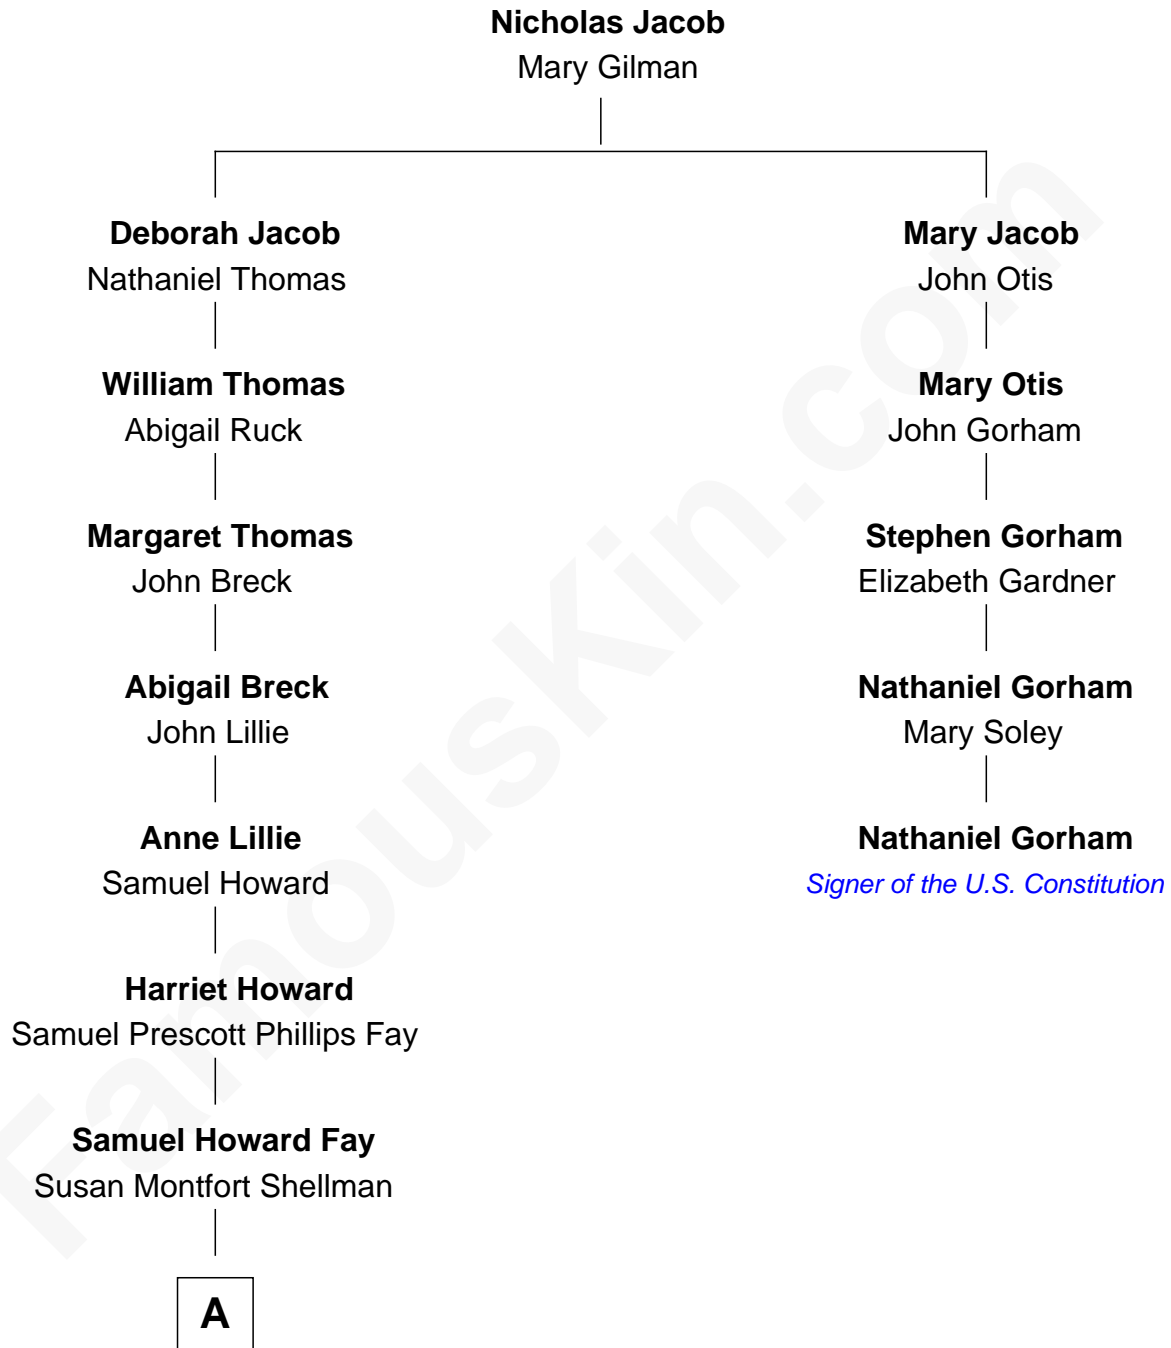

FamousKin.com Relationship Chart of

George W. Bush

43rd U.S. President

4th cousin 7 times removed of

Nathaniel Gorham

Signer of the U.S. Constitution

A

—
Harriet Eleanor Fay
Rev. James Smith Bush

—
Samuel Prescott Bush
Flora Sheldon

—
Prescott Sheldon Bush
Dorothy Wear Walker

—
George Herbert Walker Bush
Barbara Pierce

—
George W. Bush
43rd U.S. President

FamousKin.com