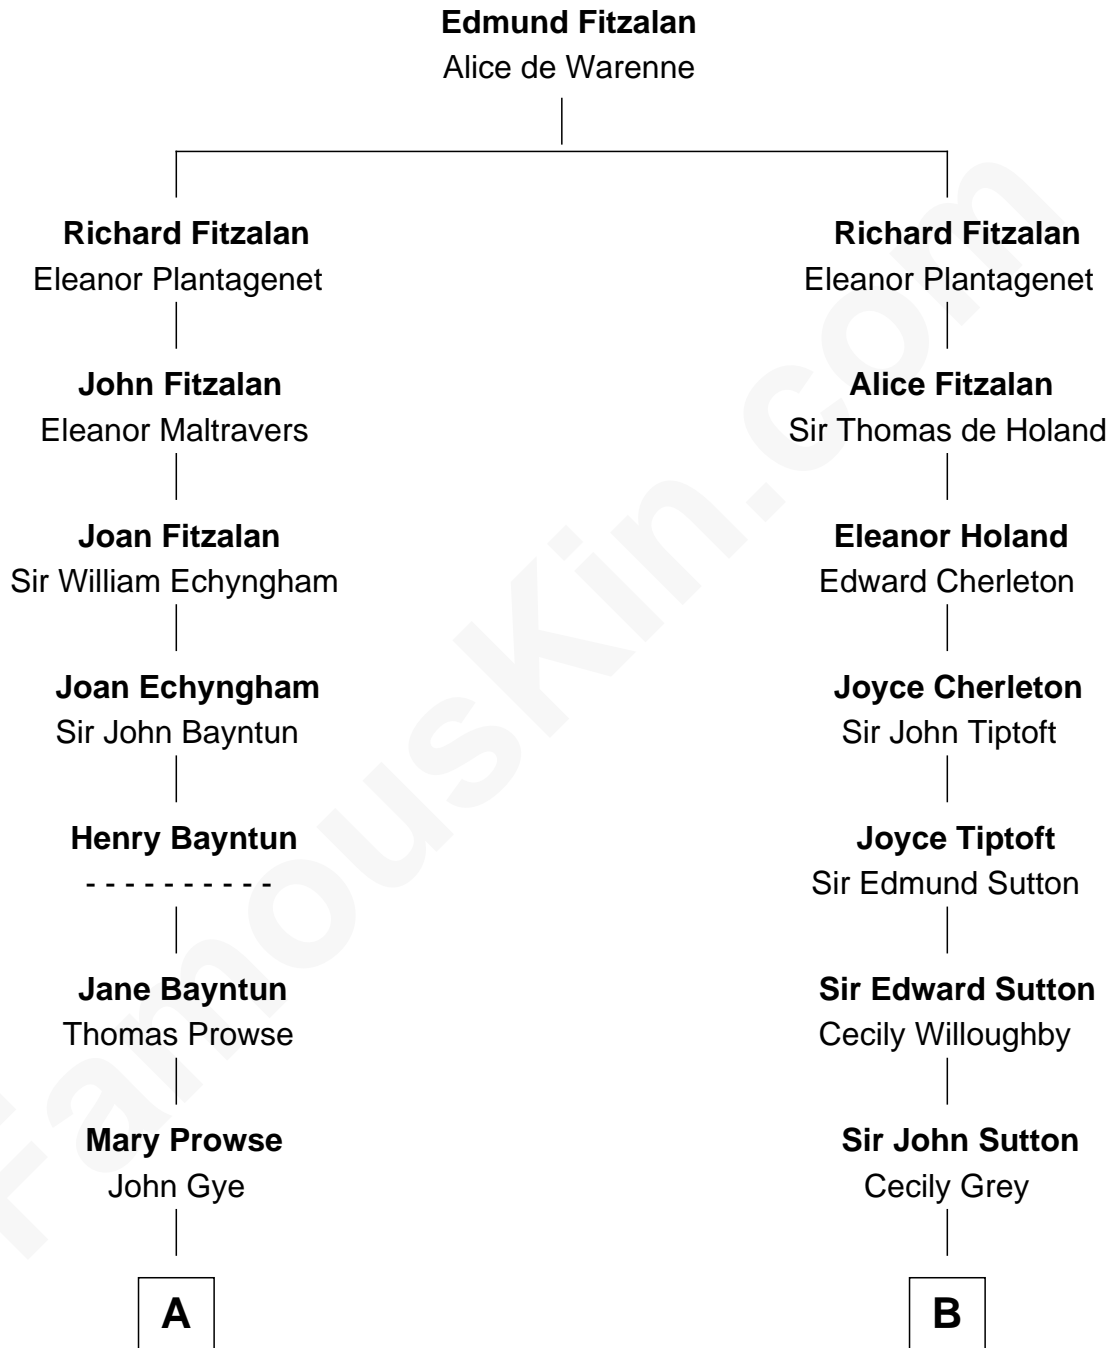

FamousKin.com
Relationship Chart of
George W. Bush
43rd U.S. President

18th cousin 2 times removed of
John Kerry
68th U.S. Secretary of State

FamousKin.com