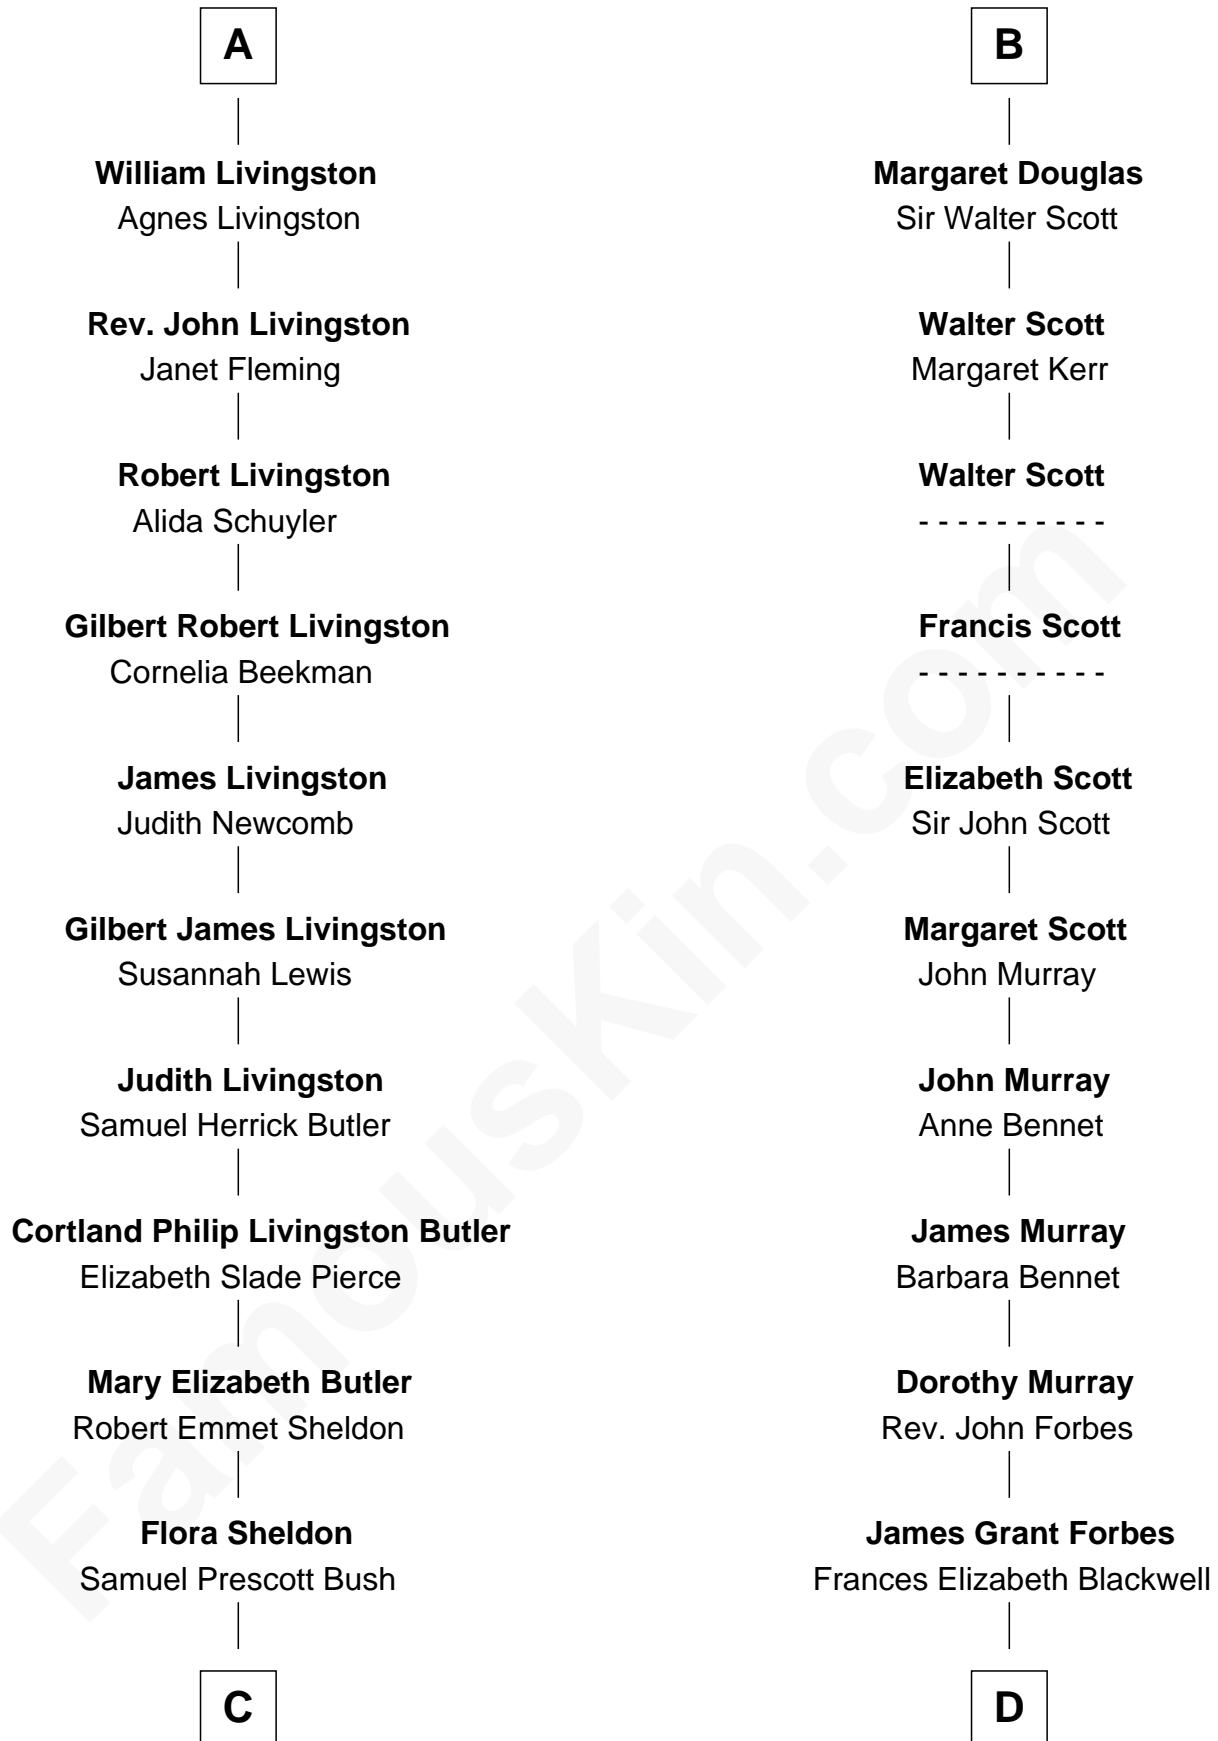

**FamousKin.com**  
**Relationship Chart of**  
**George W. Bush**  
*43rd U.S. President*

**19th cousin 2 times removed of**  
**John Kerry**  
*68th U.S. Secretary of State*

**C**

**Prescott Sheldon Bush**

Dorothy Wear Walker

**George Herbert Walker Bush**

Barbara Pierce

**George W. Bush**

*43rd U.S. President*

**D**

**John Murray Forbes**

Anna Howell

**Francis Blackwell Forbes**

Isabel Clarke

**James Grant Forbes**

Margaret Tyndal Winthrop

**Rosemary Isabel Forbes**

Richard John Kerry

**John Kerry**

*68th U.S. Secretary of State*