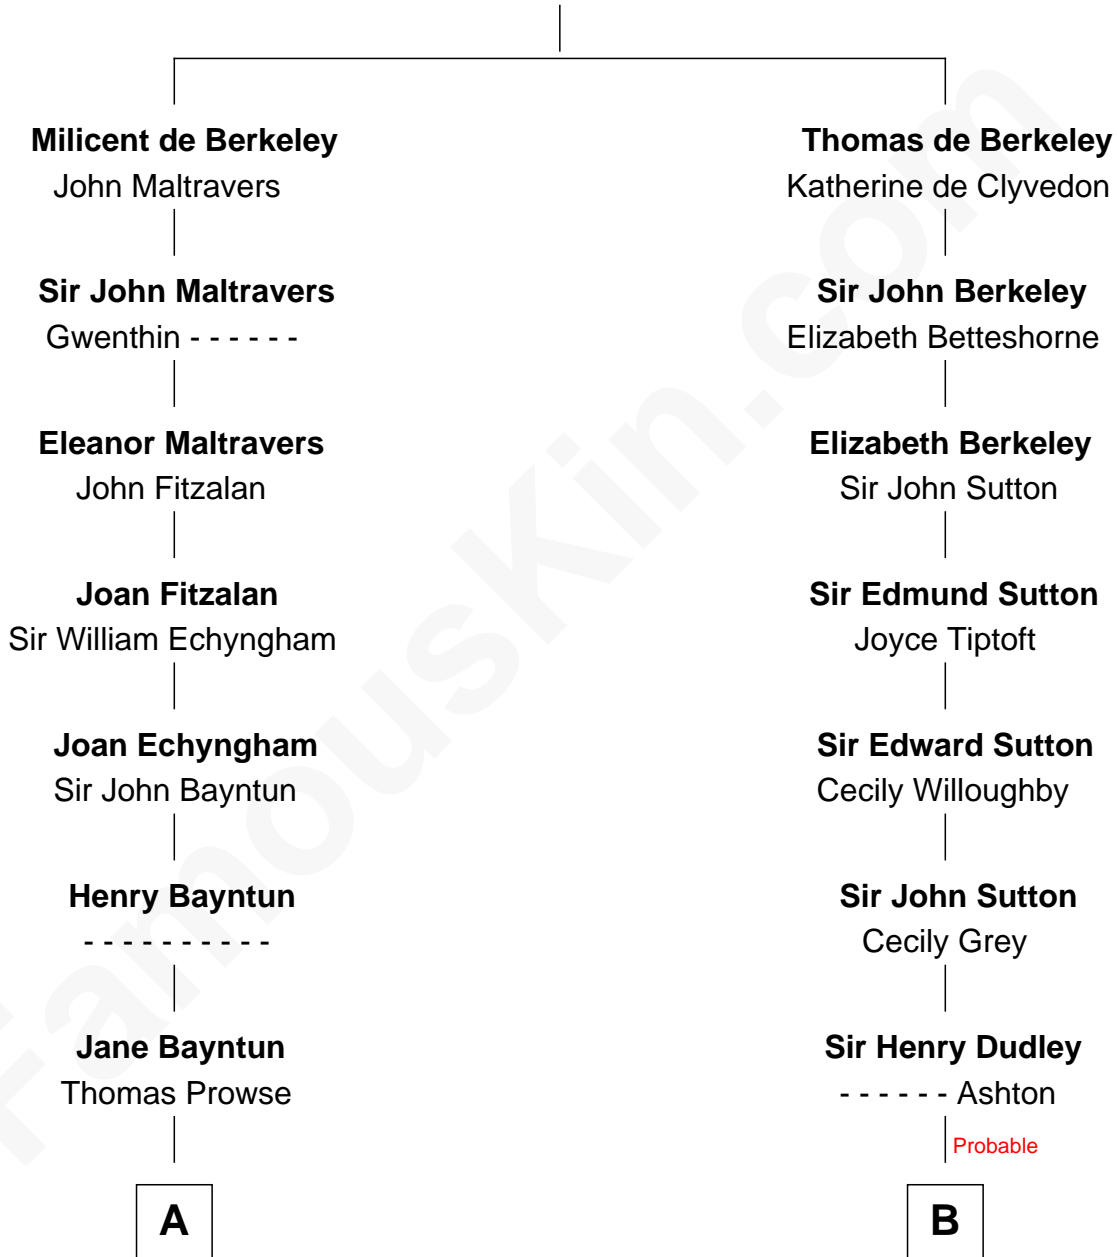

FamousKin.com
Relationship Chart of
George W. Bush
43rd U.S. President

17th cousin 4 times removed of
John Kerry
68th U.S. Secretary of State

Sir Maurice de Berkeley
 Eve la Zouche

C

Jonas James Pierce

Kate Pritzel

Scott Pierce

Mabel Marvin

Marvin Pierce

Pauline Robinson

Barbara Pierce

George Herbert Walker Bush

George W. Bush

43rd U.S. President