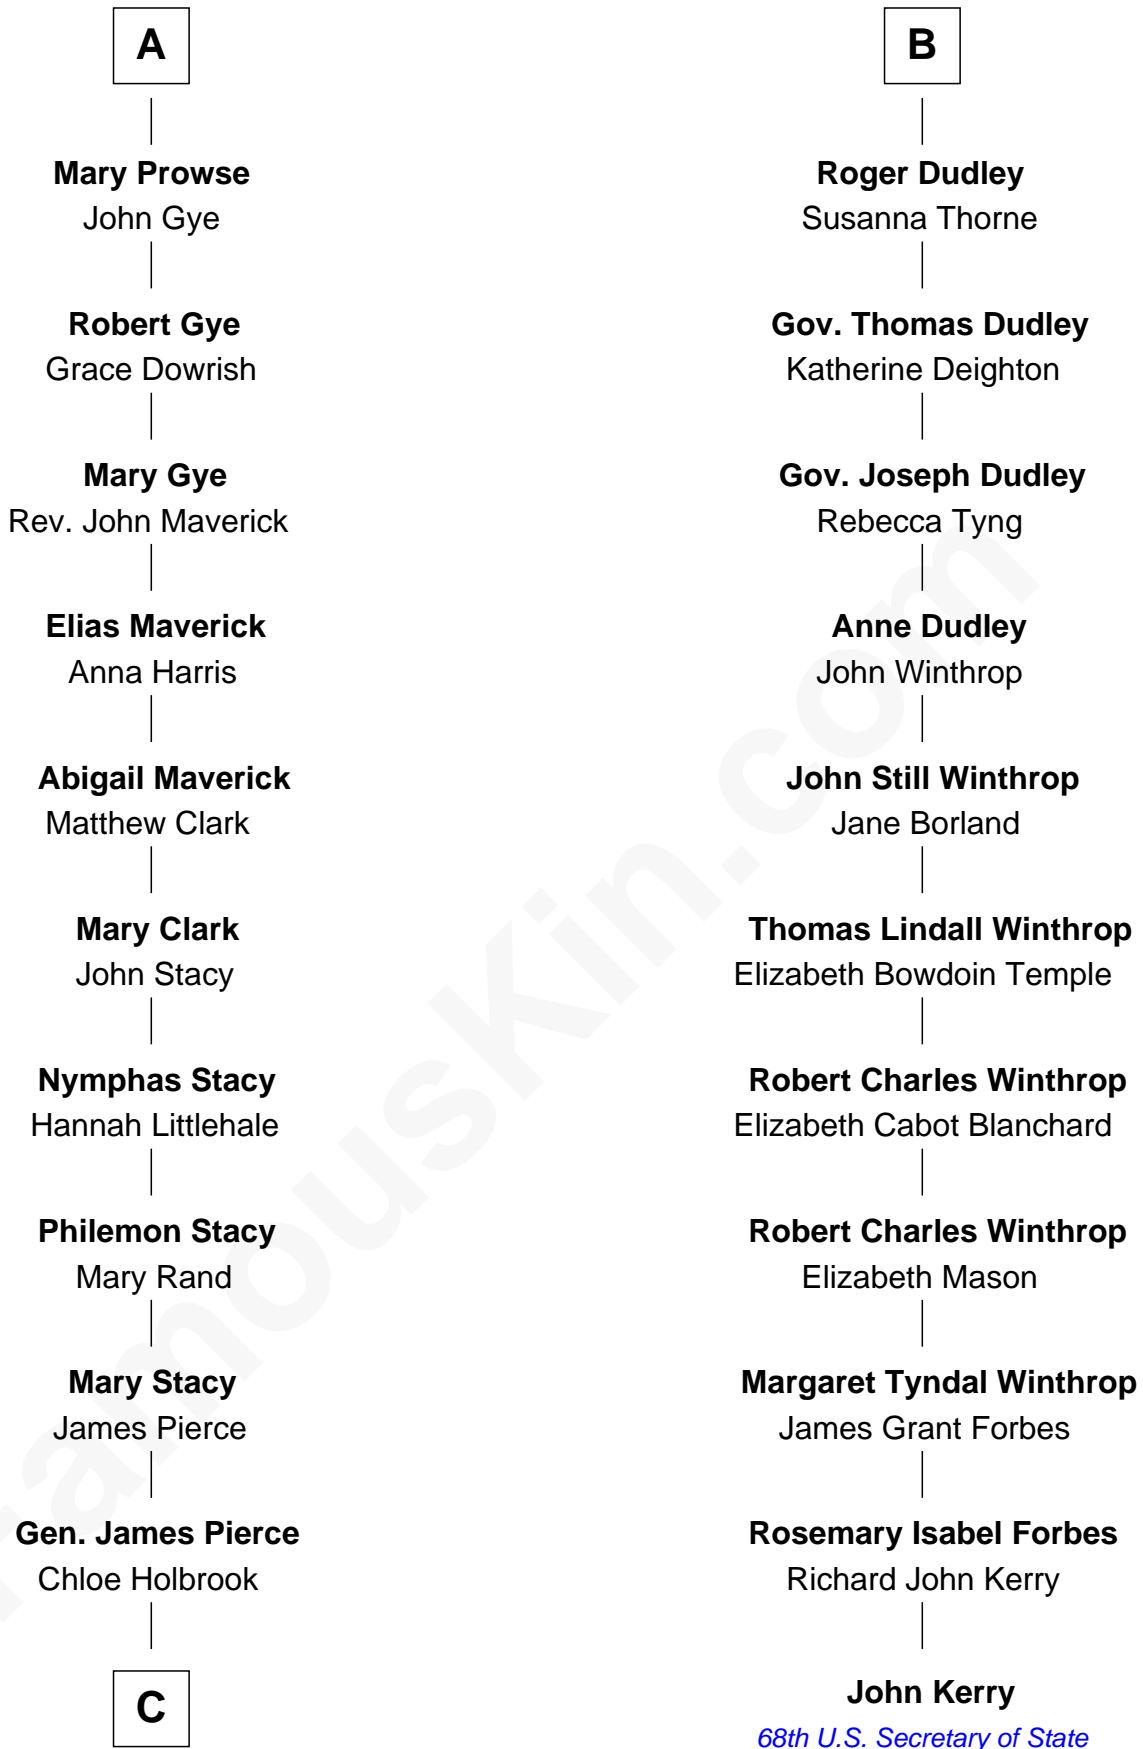

FamousKin.com
Relationship Chart of
George W. Bush
43rd U.S. President

17th cousin 4 times removed of
John Kerry
68th U.S. Secretary of State

Sir Maurice de Berkeley
 Eve la Zouche

C

Jonas James Pierce

Kate Pritzel

Scott Pierce

Mabel Marvin

Marvin Pierce

Pauline Robinson

Barbara Pierce

George Herbert Walker Bush

George W. Bush

43rd U.S. President