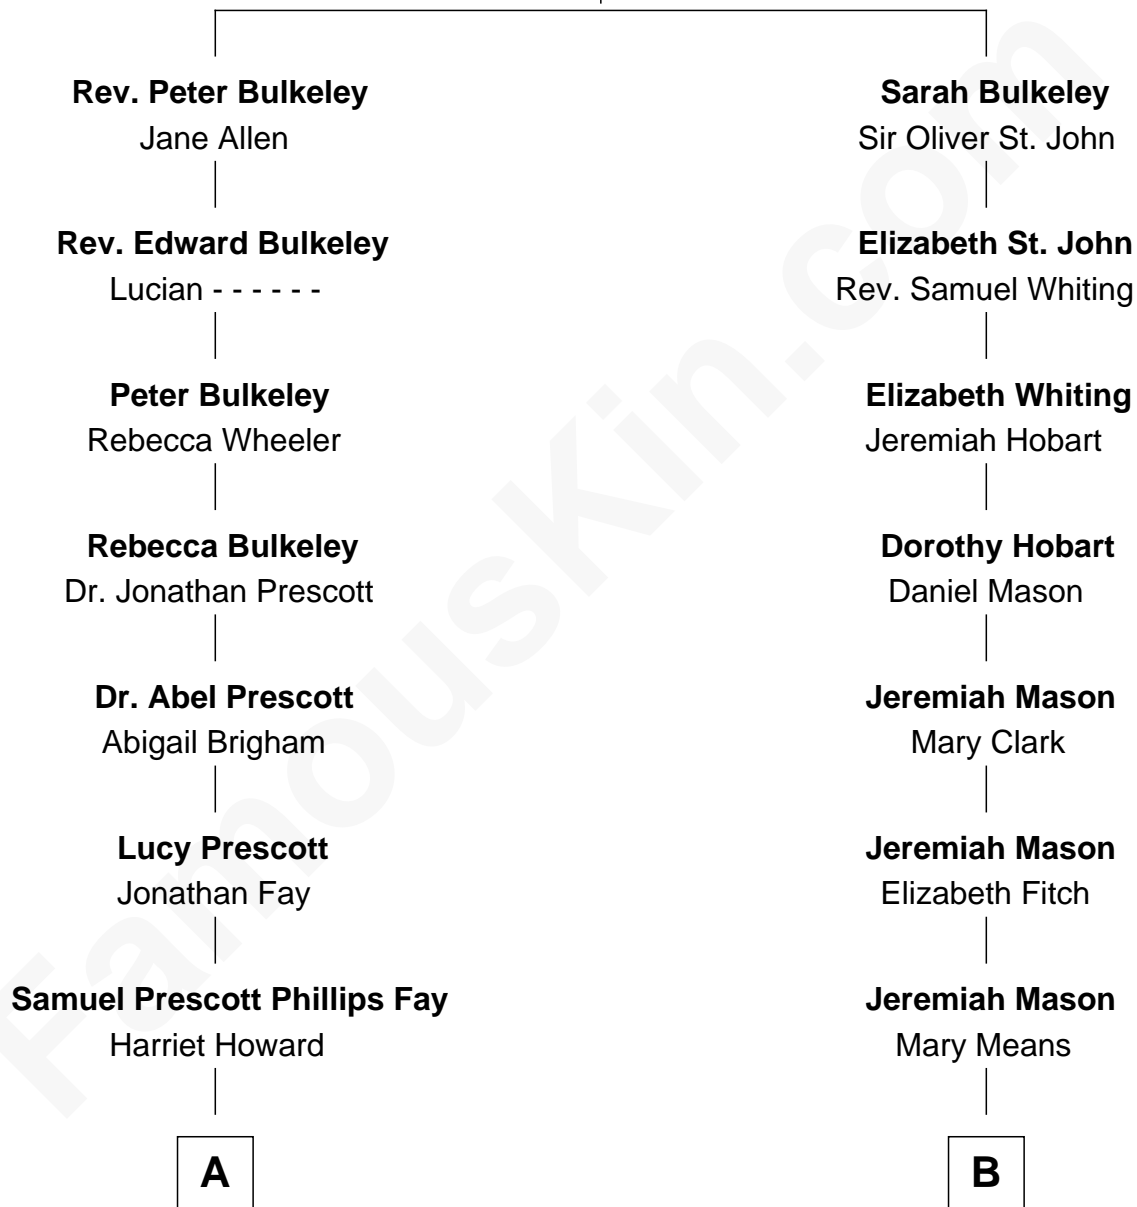

# FamousKin.com Relationship Chart of

**George W. Bush**

*43rd U.S. President*

11th cousin 1 time removed of

**John Kerry**

*68th U.S. Secretary of State*

**Rev. Edward Bulkeley**

Olive Irby

**A**

**Samuel Howard Fay**  
Susan Montfort Shellman

**Harriet Eleanor Fay**  
Rev. James Smith Bush

**Samuel Prescott Bush**  
Flora Sheldon

**Prescott Sheldon Bush**  
Dorothy Wear Walker

**George Herbert Walker Bush**  
Barbara Pierce

**George W. Bush**  
*43rd U.S. President*

**B**

**Robert Means Mason**  
Sarah Ellen Francis

**Elizabeth Mason**  
Robert Charles Winthrop

**Margaret Tyndal Winthrop**  
James Grant Forbes

**Rosemary Isabel Forbes**  
Richard John Kerry