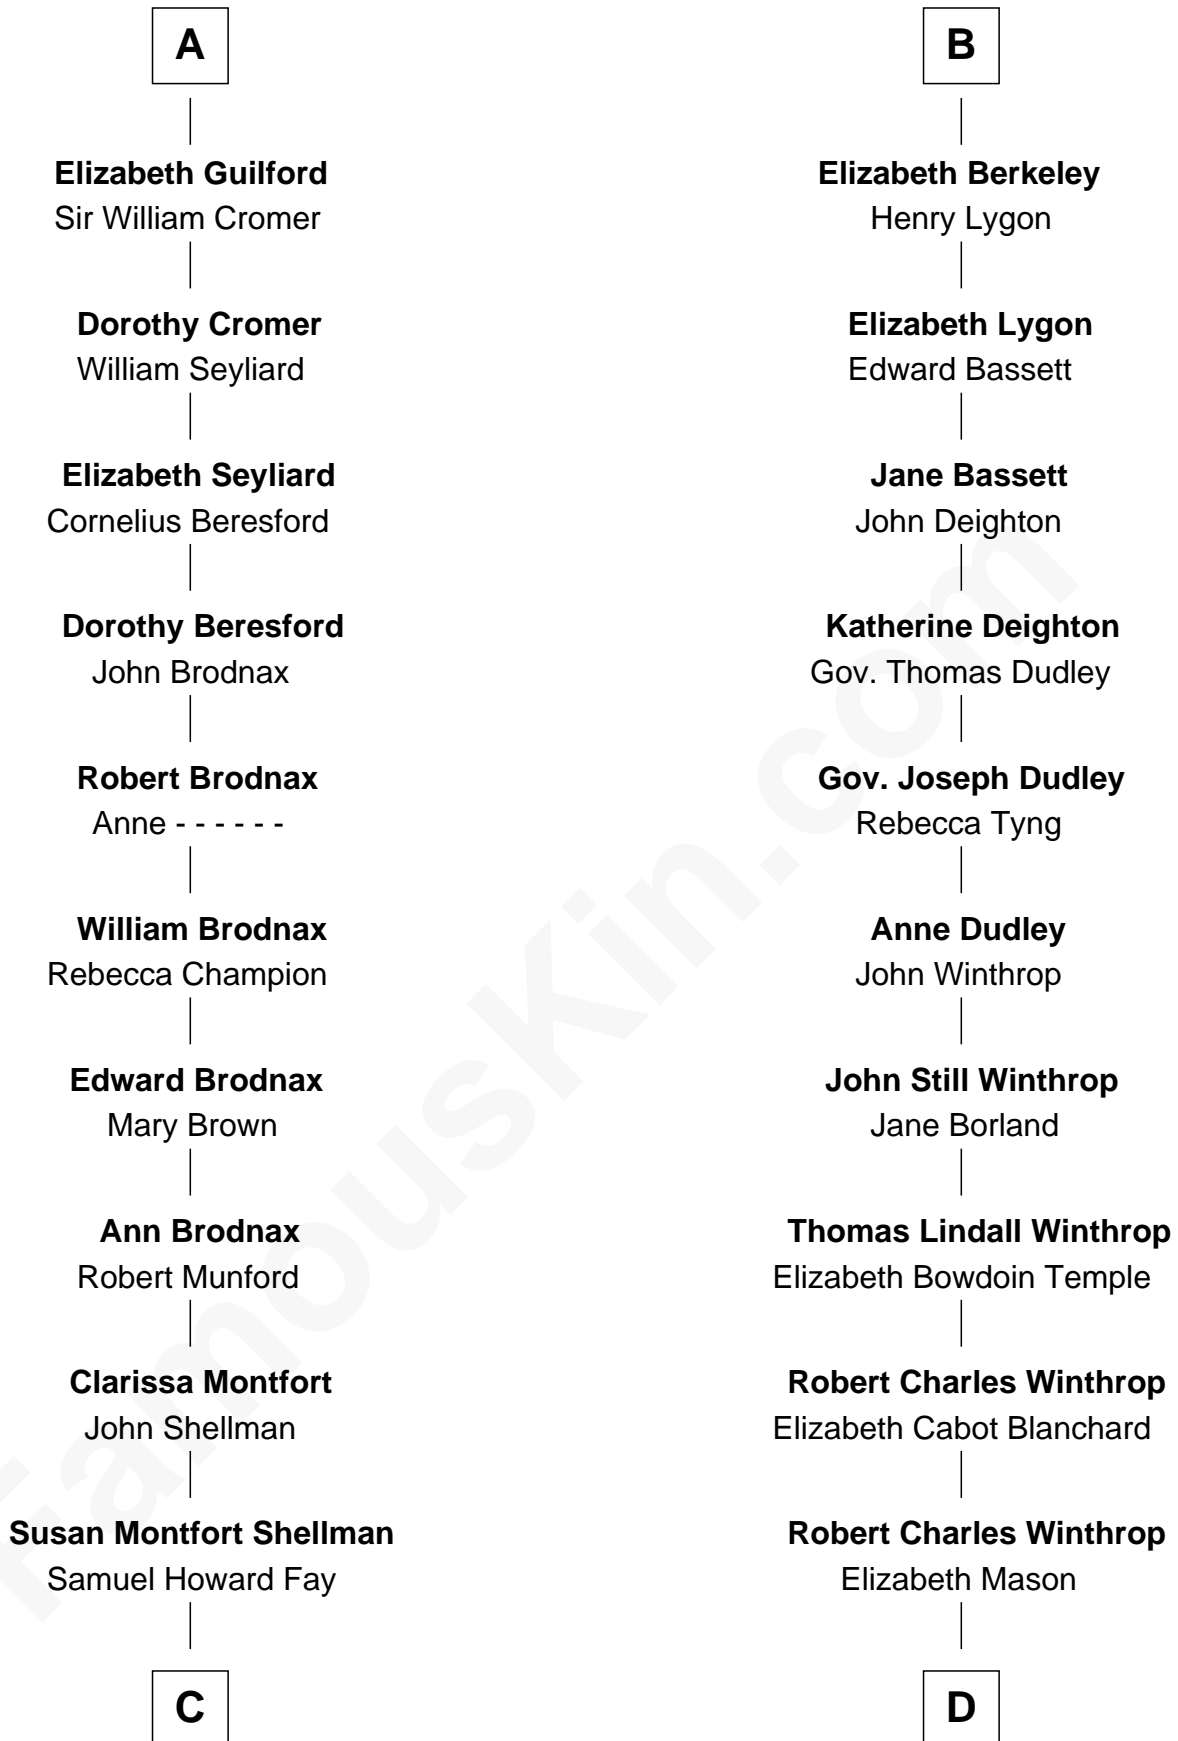

FamousKin.com
Relationship Chart of
George W. Bush
43rd U.S. President

19th cousin 2 times removed of
John Kerry
68th U.S. Secretary of State

Sir John de Mowbray
 Aline de Braiose

C

Harriet Eleanor Fay
Rev. James Smith Bush

Samuel Prescott Bush
Flora Sheldon

Prescott Sheldon Bush
Dorothy Wear Walker

George Herbert Walker Bush
Barbara Pierce

George W. Bush
43rd U.S. President

D

Margaret Tyndal Winthrop
James Grant Forbes

Rosemary Isabel Forbes
Richard John Kerry