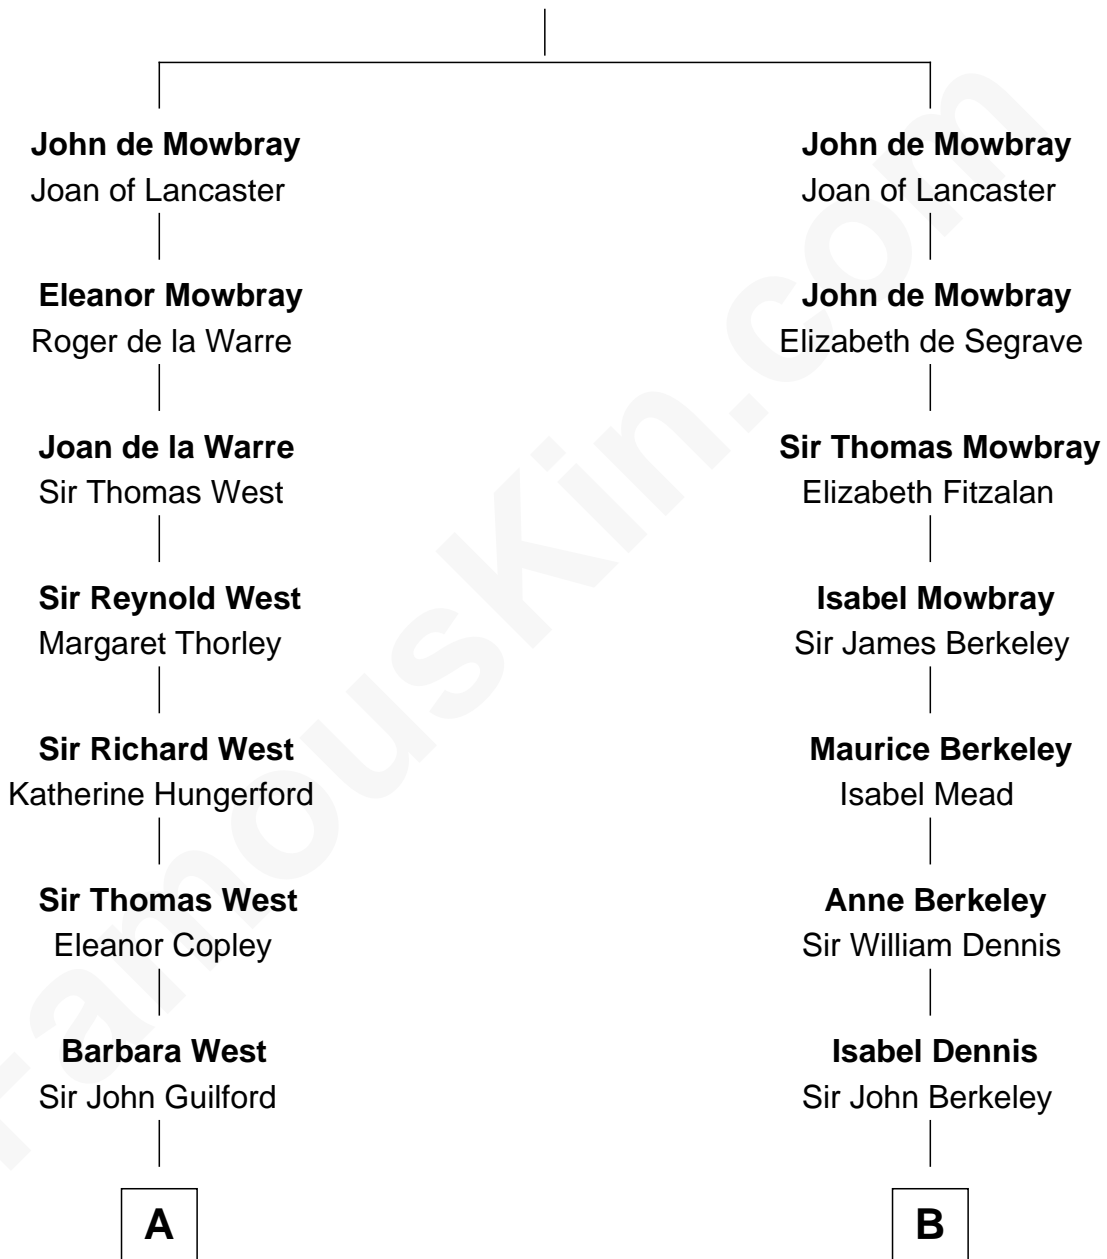

FamousKin.com
Relationship Chart of
George W. Bush
43rd U.S. President

19th cousin 2 times removed of
John Kerry
68th U.S. Secretary of State

Sir John de Mowbray
 Aline de Braiose

C

Harriet Eleanor Fay
Rev. James Smith Bush

Samuel Prescott Bush
Flora Sheldon

Prescott Sheldon Bush
Dorothy Wear Walker

George Herbert Walker Bush
Barbara Pierce

George W. Bush
43rd U.S. President

D

Margaret Tyndal Winthrop
James Grant Forbes

Rosemary Isabel Forbes
Richard John Kerry