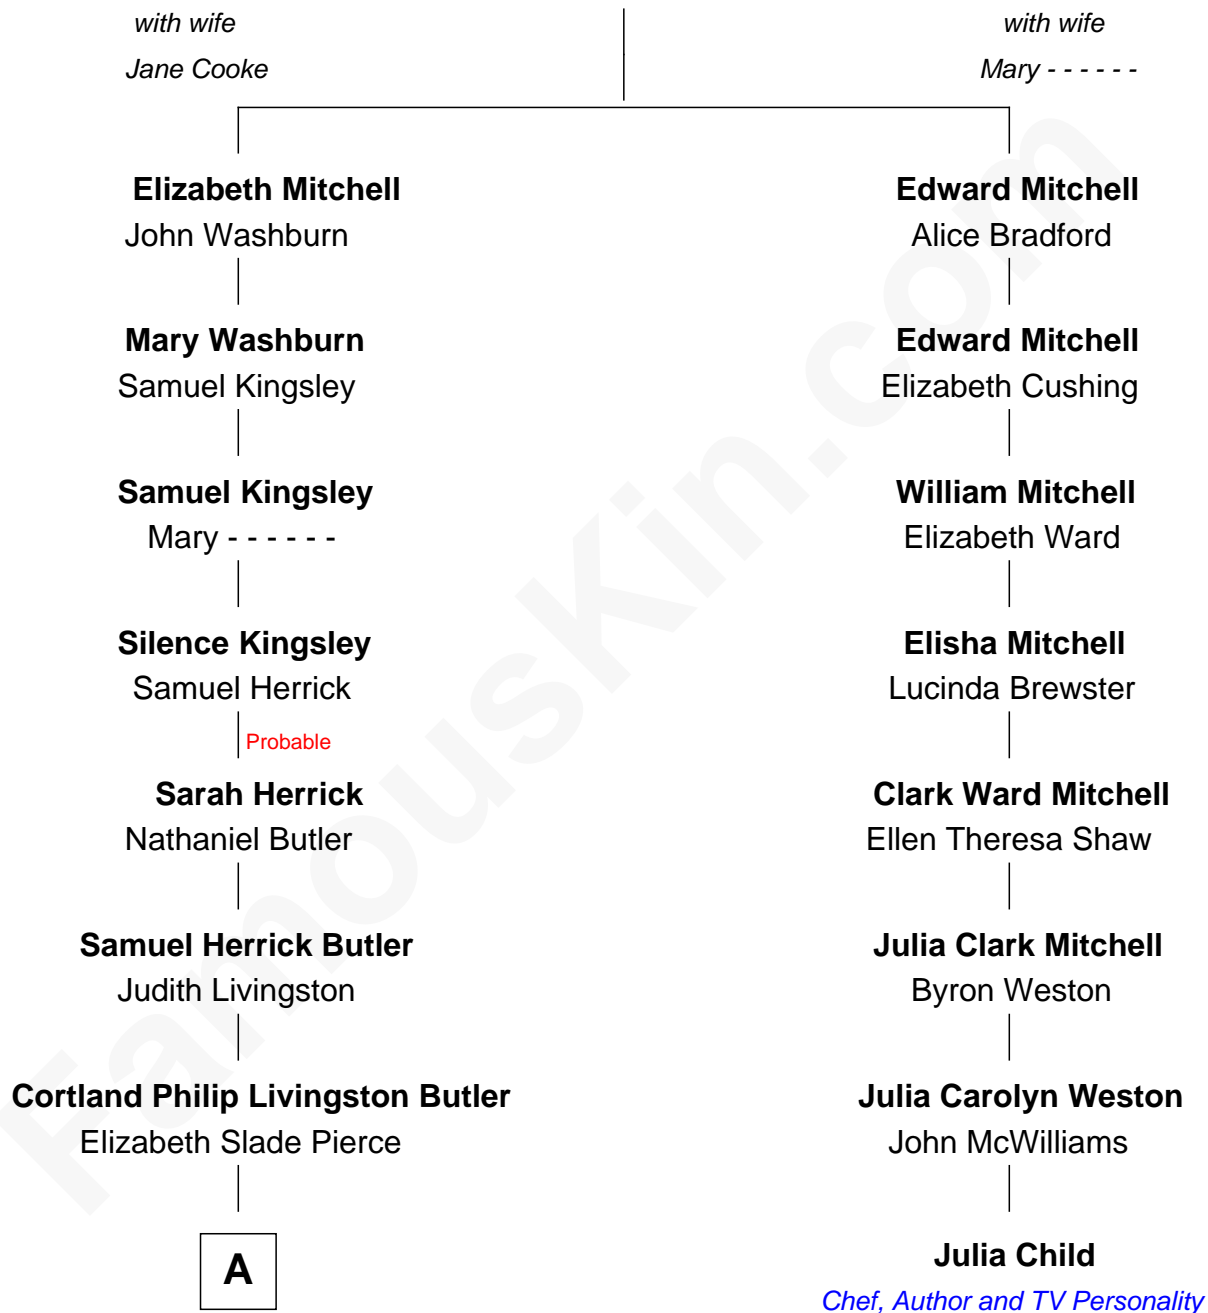

**FamousKin.com**  
**Relationship Chart of**  
**George W. Bush**  
*43rd U.S. President*

**7th cousin 4 times removed of**

**Julia Child**  
*American Chef, Author and TV Personality*

**Experience Mitchell**

**A**

—  
**Mary Elizabeth Butler**  
Robert Emmet Sheldon

—  
**Flora Sheldon**  
Samuel Prescott Bush

—  
**Prescott Sheldon Bush**  
Dorothy Wear Walker

—  
**George Herbert Walker Bush**  
Barbara Pierce

—  
**George W. Bush**  
*43rd U.S. President*

FamousKin.com