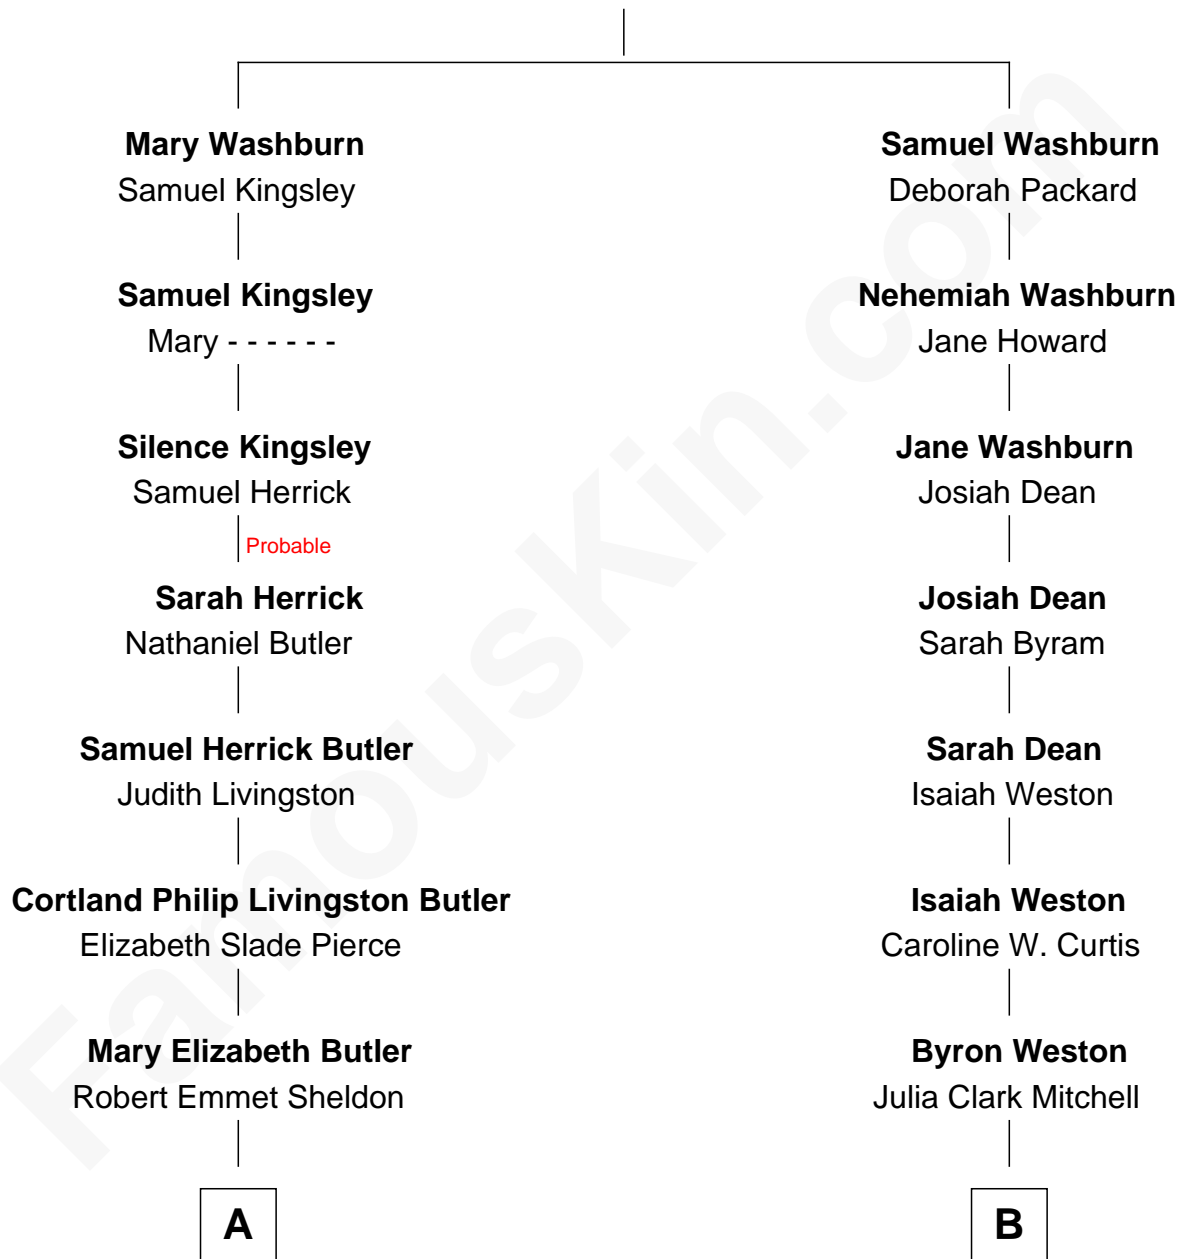

FamousKin.com Relationship Chart of

George W. Bush

43rd U.S. President

8th cousin 2 times removed of

Julia Child

American Chef, Author and TV Personality

John Washburn

Elizabeth Mitchell

A

Flora Sheldon
Samuel Prescott Bush

Prescott Sheldon Bush
Dorothy Wear Walker

George Herbert Walker Bush
Barbara Pierce

George W. Bush
43rd U.S. President

B

Julia Carolyn Weston
John McWilliams

Julia Child
Chef, Author and TV Personality

FamousKin.com