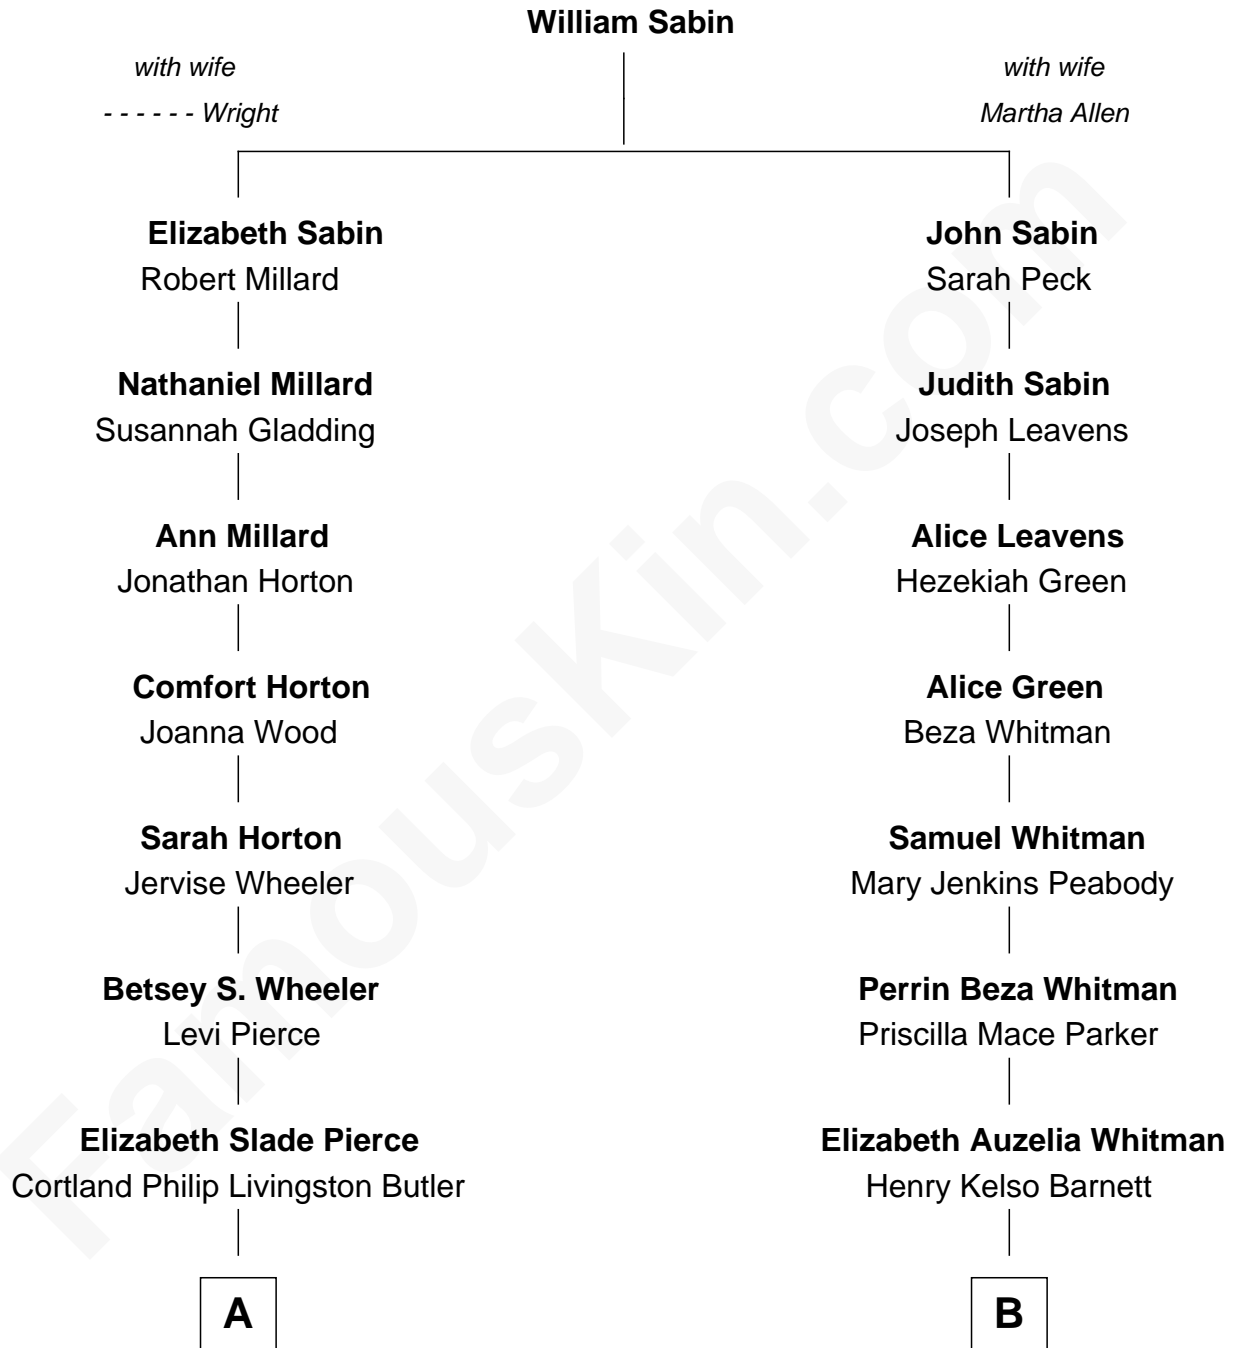

FamousKin.com
Relationship Chart of
George W. Bush
43rd U.S. President

9th cousin 2 times removed of

Grace Slick
Singer, Songwriter - Jefferson Airplane

A

Mary Elizabeth Butler
Robert Emmet Sheldon

Flora Sheldon
Samuel Prescott Bush

Prescott Sheldon Bush
Dorothy Wear Walker

George Herbert Walker Bush
Barbara Pierce

George W. Bush
43rd U.S. President

B

Marcus Whitman Barnett
Mary Sue Neill

Virginia Barnett
Ivan Wilford Wing

Grace Slick
Singer, Songwriter - Jefferson Airplane