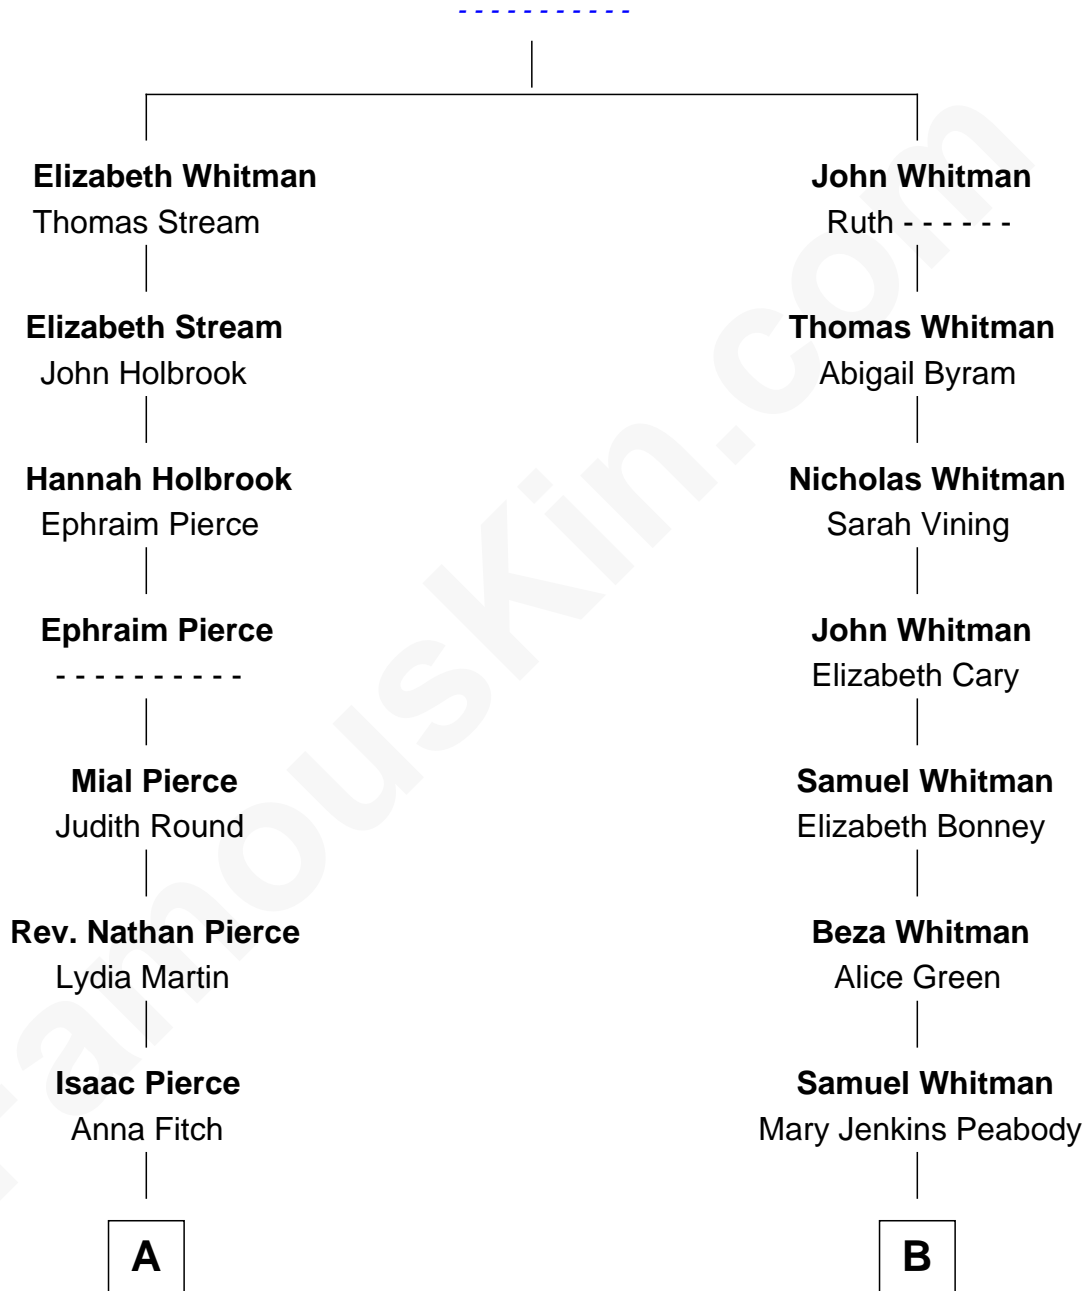

**FamousKin.com**  
**Relationship Chart of**  
**George W. Bush**  
*43rd U.S. President*

11th cousin 2 times removed of

**Grace Slick**  
*Singer, Songwriter - Jefferson Airplane*

**Richard Whitman**

**A**

**Levi Pierce**

Betsey S. Wheeler

**Elizabeth Slade Pierce**

Cortland Philip Livingston Butler

**Mary Elizabeth Butler**

Robert Emmet Sheldon

**Flora Sheldon**

Samuel Prescott Bush

**Prescott Sheldon Bush**

Dorothy Wear Walker

**George Herbert Walker Bush**

Barbara Pierce

**George W. Bush**

*43rd U.S. President*

**B**

**Perrin Beza Whitman**

Priscilla Mace Parker

**Elizabeth Auzelia Whitman**

Henry Kelso Barnett

**Marcus Whitman Barnett**

Mary Sue Neill

**Virginia Barnett**

Ivan Wilford Wing

**Grace Slick**