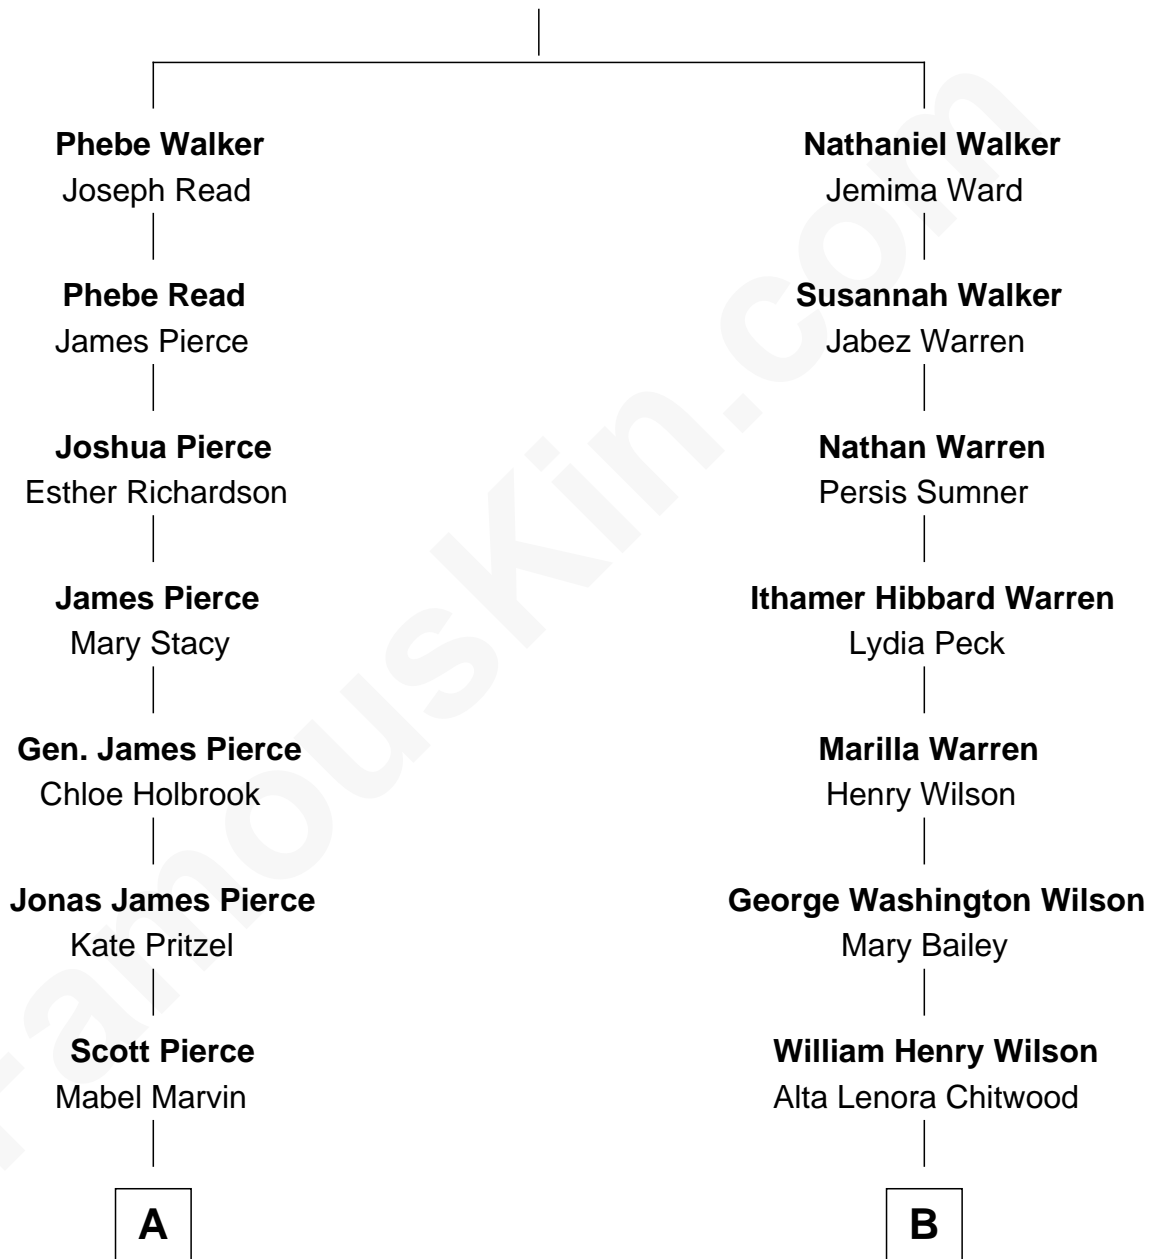

# FamousKin.com Relationship Chart of

**George W. Bush**  
43rd U.S. President

9th cousin of

**Brian Wilson**

Co-Founder of The Beach Boys

**Israel Walker**  
Susanna Baldwin

**A**

**Marvin Pierce**  
Pauline Robinson

**Barbara Pierce**  
George Herbert Walker Bush

**George W. Bush**  
*43rd U.S. President*

**B**

**William Coral Wilson**  
Edith Sophia Sthole

**Murray Gage Wilson**  
Audree Neva Korthof

**Brian Wilson**  
*Co-Founder of The Beach Boys*