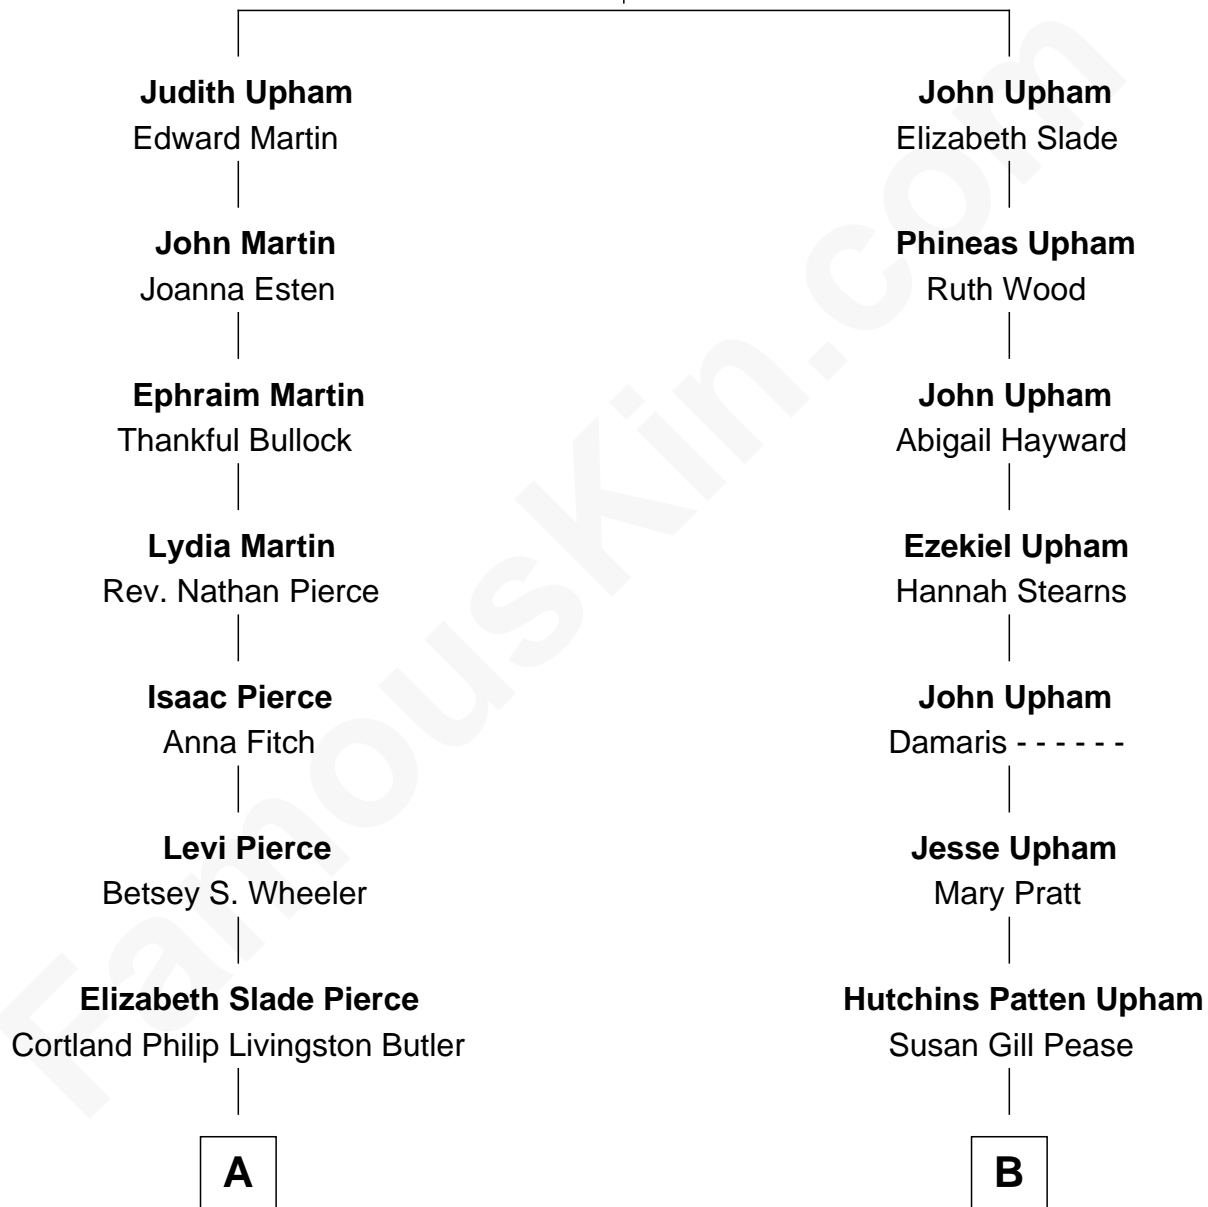

# FamousKin.com Relationship Chart of

**George W. Bush**

*43rd U.S. President*

9th cousin 2 times removed of

**Robert H. Goddard**

*Inventor of First Liquid-propelled Rocket*

**Richard Upham**

Maria - - - - -

**A**

**Mary Elizabeth Butler**  
Robert Emmet Sheldon

**Flora Sheldon**  
Samuel Prescott Bush

**Prescott Sheldon Bush**  
Dorothy Wear Walker

**George Herbert Walker Bush**  
Barbara Pierce

**George W. Bush**  
*43rd U.S. President*

**B**

**Mary Pease Upham**  
Nahum Parks Goddard

**Nahum Danford Goddard**  
Fannie Louise Hoyt

**Robert H. Goddard**  
*Rocket Scientist*

FamousKin.com