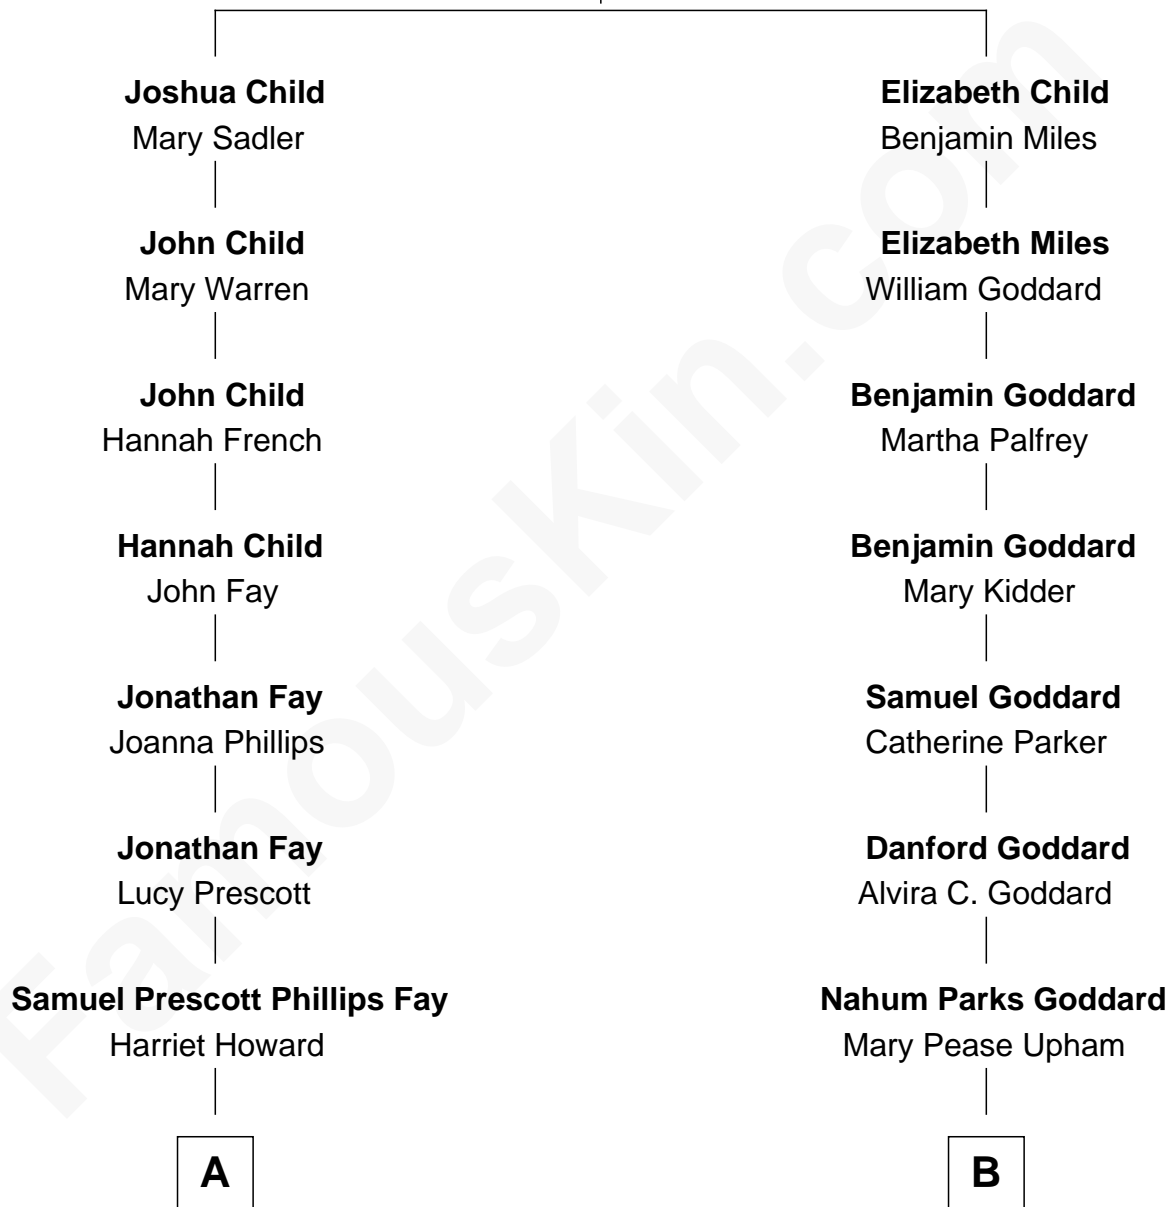

FamousKin.com Relationship Chart of

George W. Bush

43rd U.S. President

8th cousin 4 times removed of

Robert H. Goddard

Inventor of First Liquid-propelled Rocket

Wolston Child

Ellen Empson

A

Samuel Howard Fay
Susan Montfort Shellman

Harriet Eleanor Fay
Rev. James Smith Bush

Samuel Prescott Bush
Flora Sheldon

Prescott Sheldon Bush
Dorothy Wear Walker

George Herbert Walker Bush
Barbara Pierce

George W. Bush
43rd U.S. President