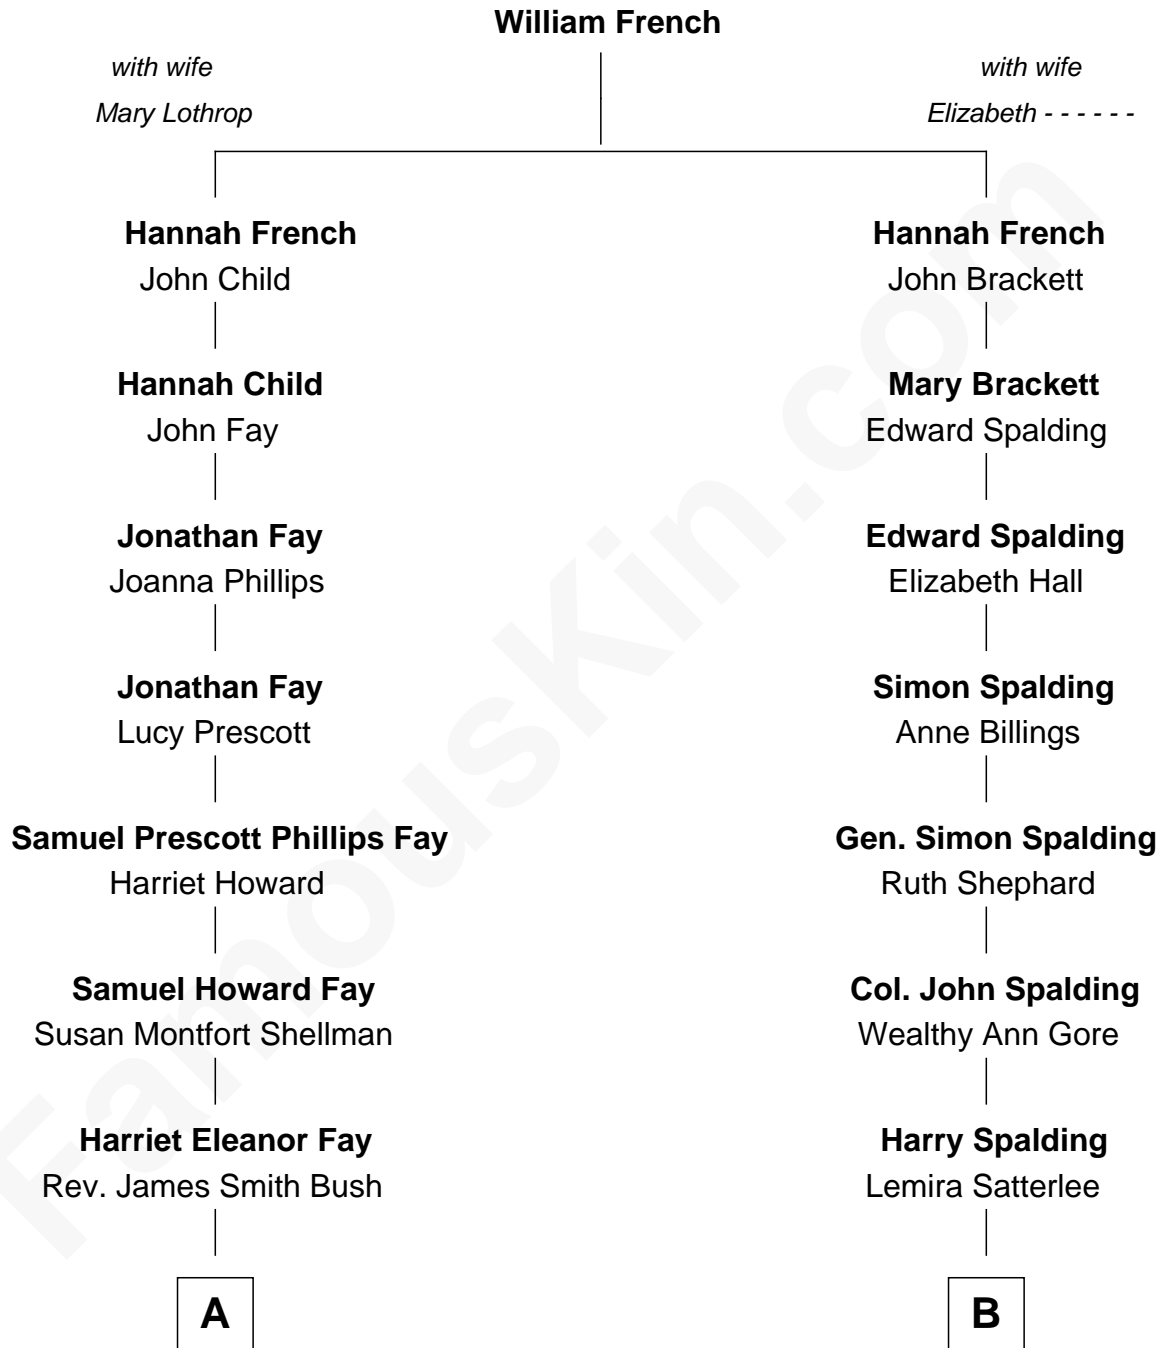

# FamousKin.com Relationship Chart of

**George W. Bush**  
43rd U.S. President

8th cousin 2 times removed of

**Albert G. Spalding**

Co-Founder of Spalding Sporting Goods Co.

FamousKin.com