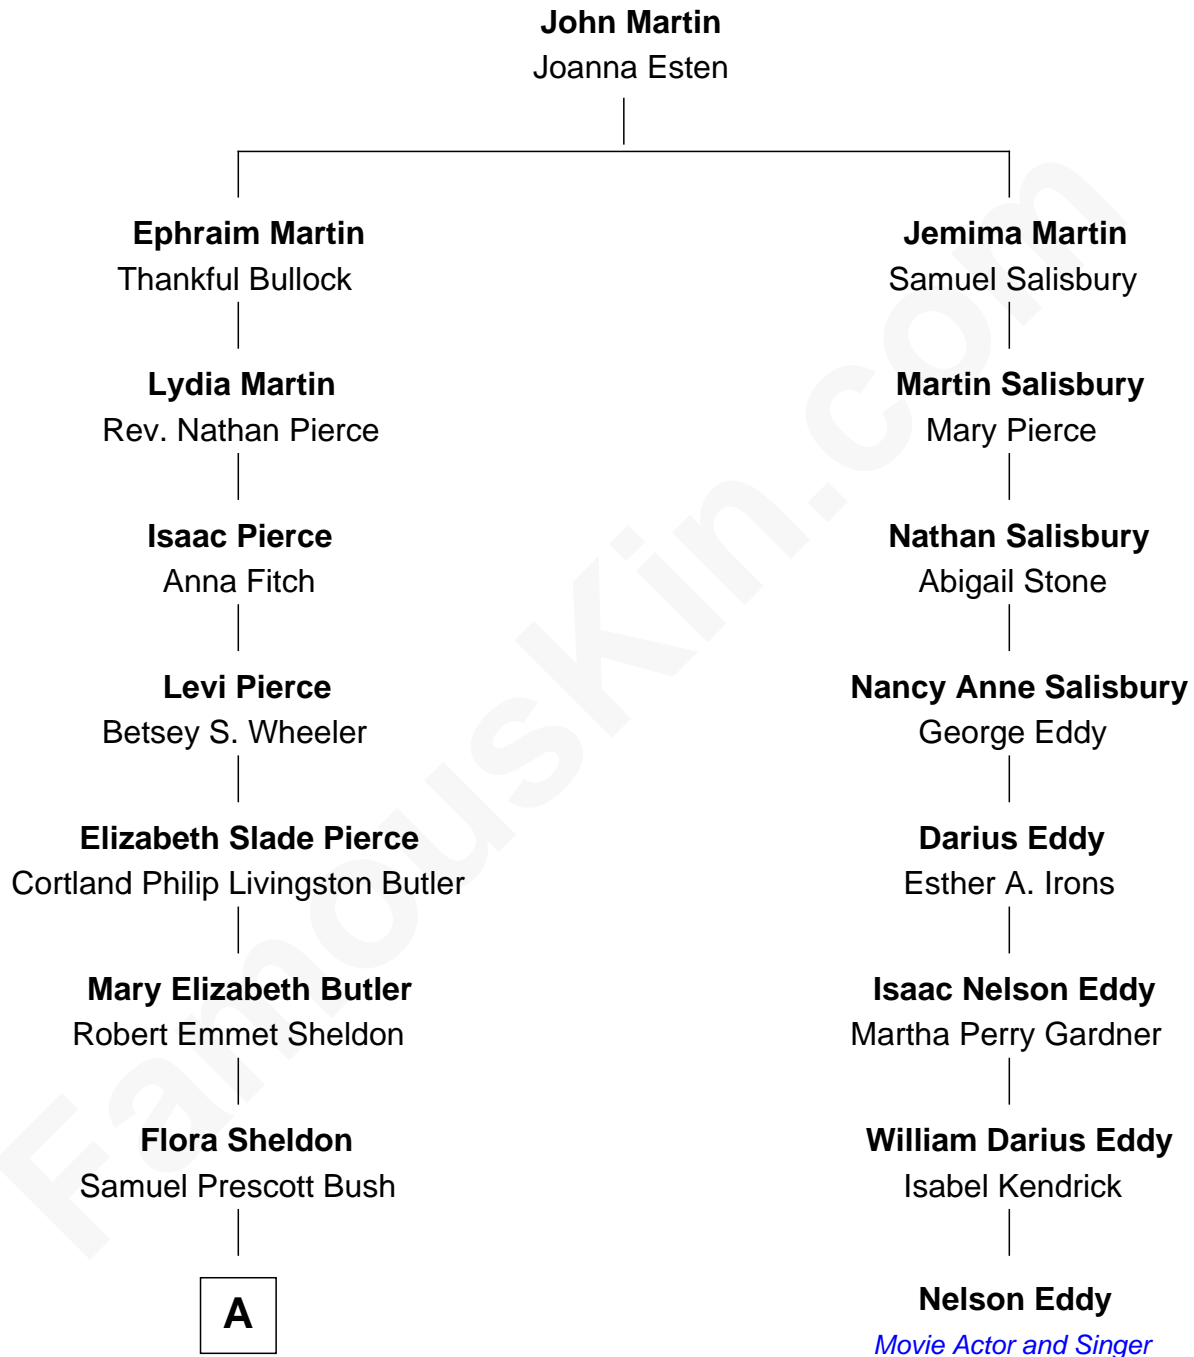

**FamousKin.com**  
**Relationship Chart of**  
**George W. Bush**  
*43rd U.S. President*

**7th cousin 2 times removed of**  
**Nelson Eddy**  
*Movie Actor and Singer*

**A**

—  
**Prescott Sheldon Bush**

Dorothy Wear Walker

—  
**George Herbert Walker Bush**

Barbara Pierce

—  
**George W. Bush**

*43rd U.S. President*

FamousKin.com