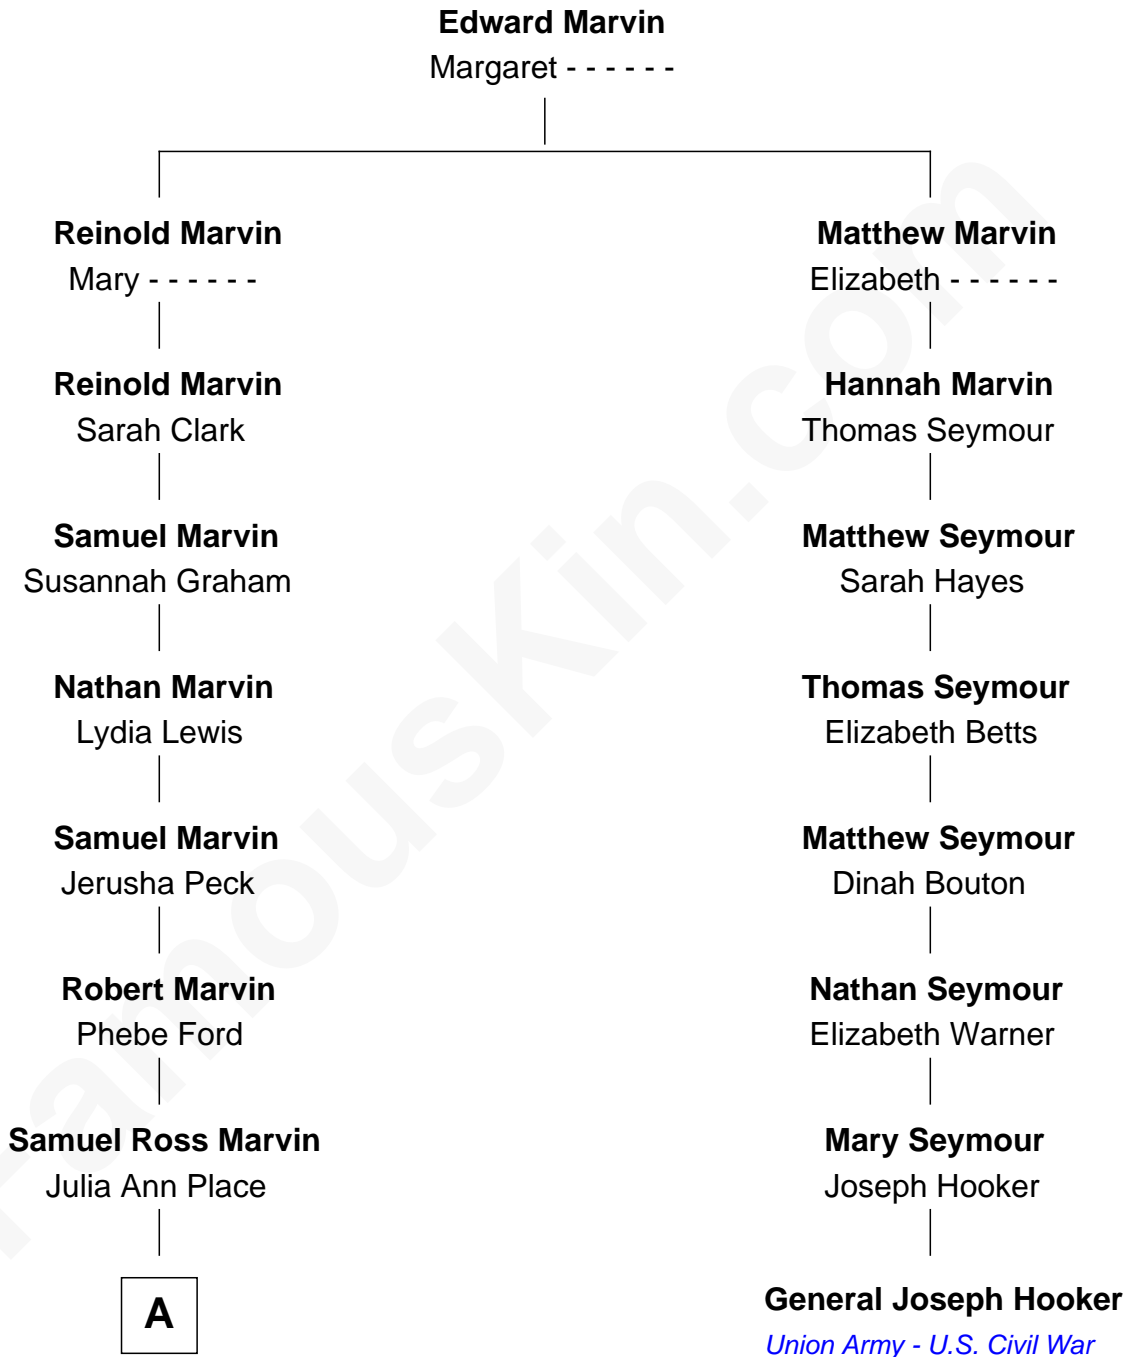

# FamousKin.com Relationship Chart of

**George W. Bush**

*43rd U.S. President*

7th cousin 4 times removed of

**General Joseph Hooker**

*Union Army - U.S. Civil War*

**A**

Jerome Place Marvin

Martha Ann Stokes

Mabel Marvin

Scott Pierce

Marvin Pierce

Pauline Robinson

Barbara Pierce

George Herbert Walker Bush

George W. Bush

*43rd U.S. President*

FamousKin.com