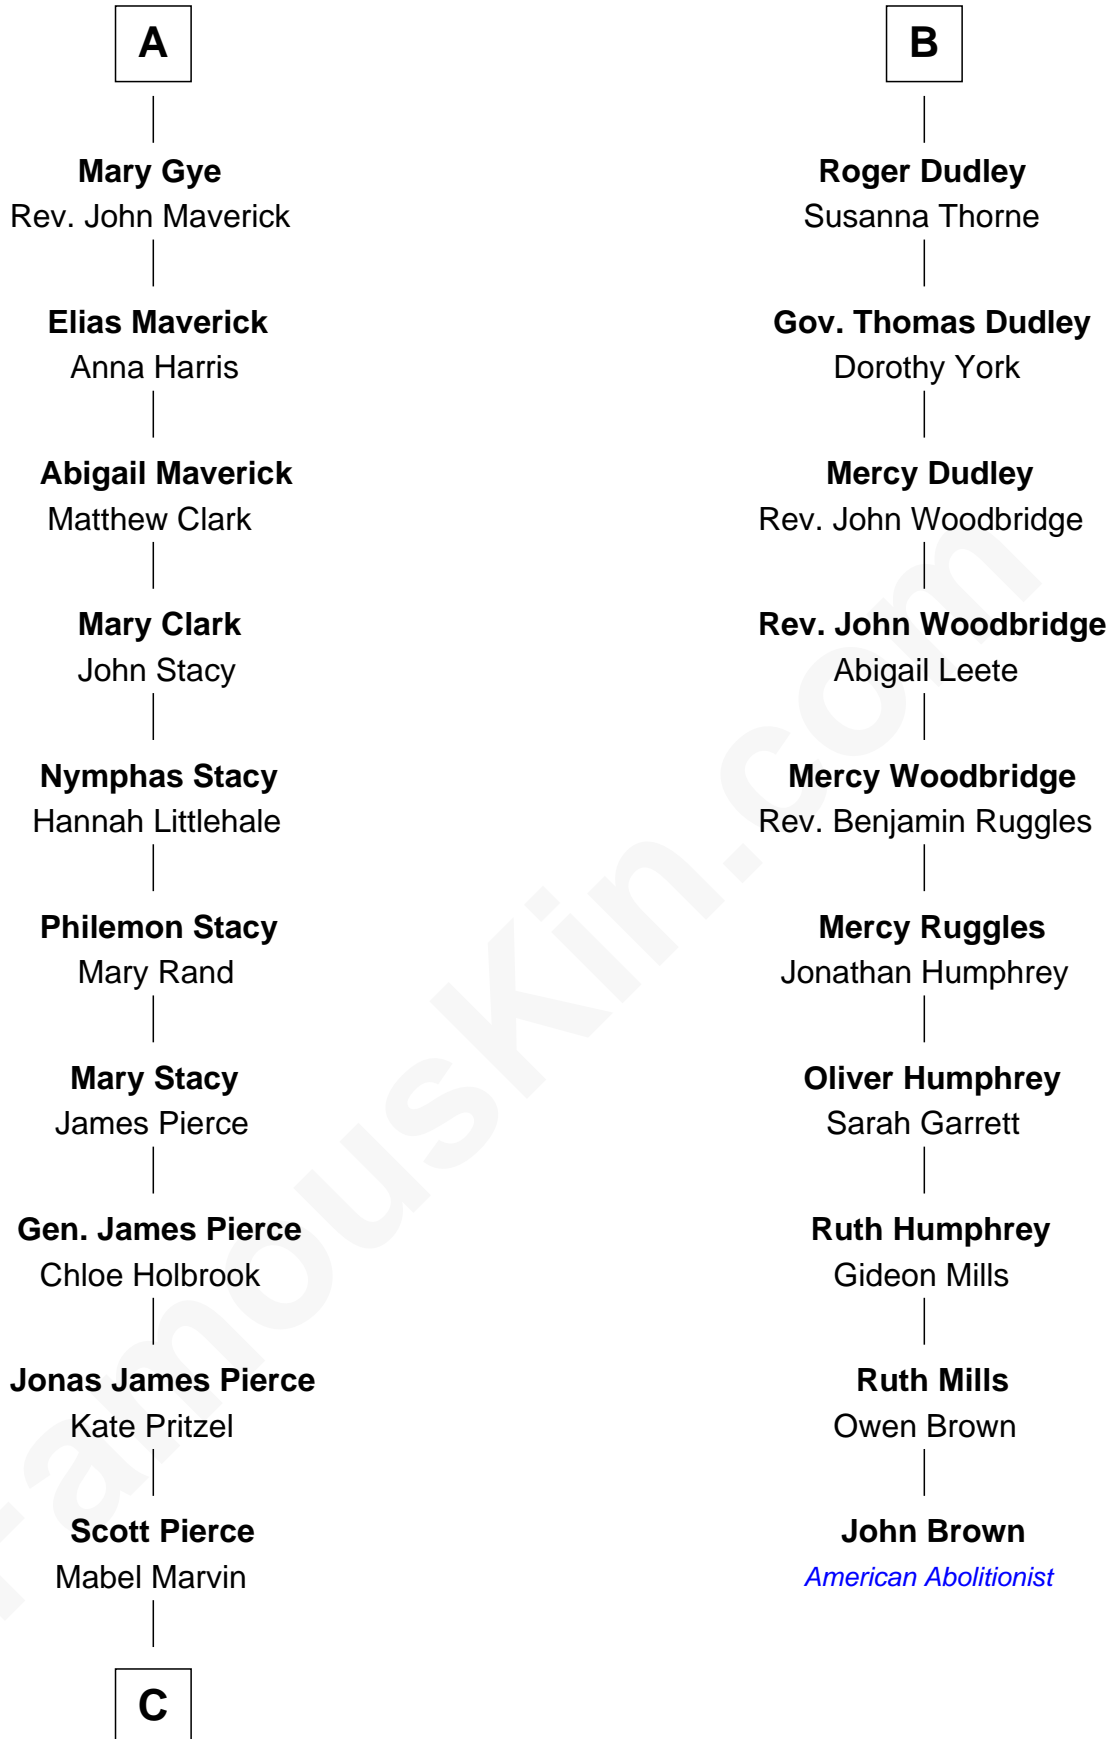

FamousKin.com Relationship Chart of

George W. Bush
43rd U.S. President

16th cousin 3 times removed of

John Brown
American Abolitionist

Richard Fitzalan
Eleanor Plantagenet

C

—
Marvin Pierce
Pauline Robinson

—
Barbara Pierce
George Herbert Walker Bush

—
George W. Bush
43rd U.S. President

FamousKin.com