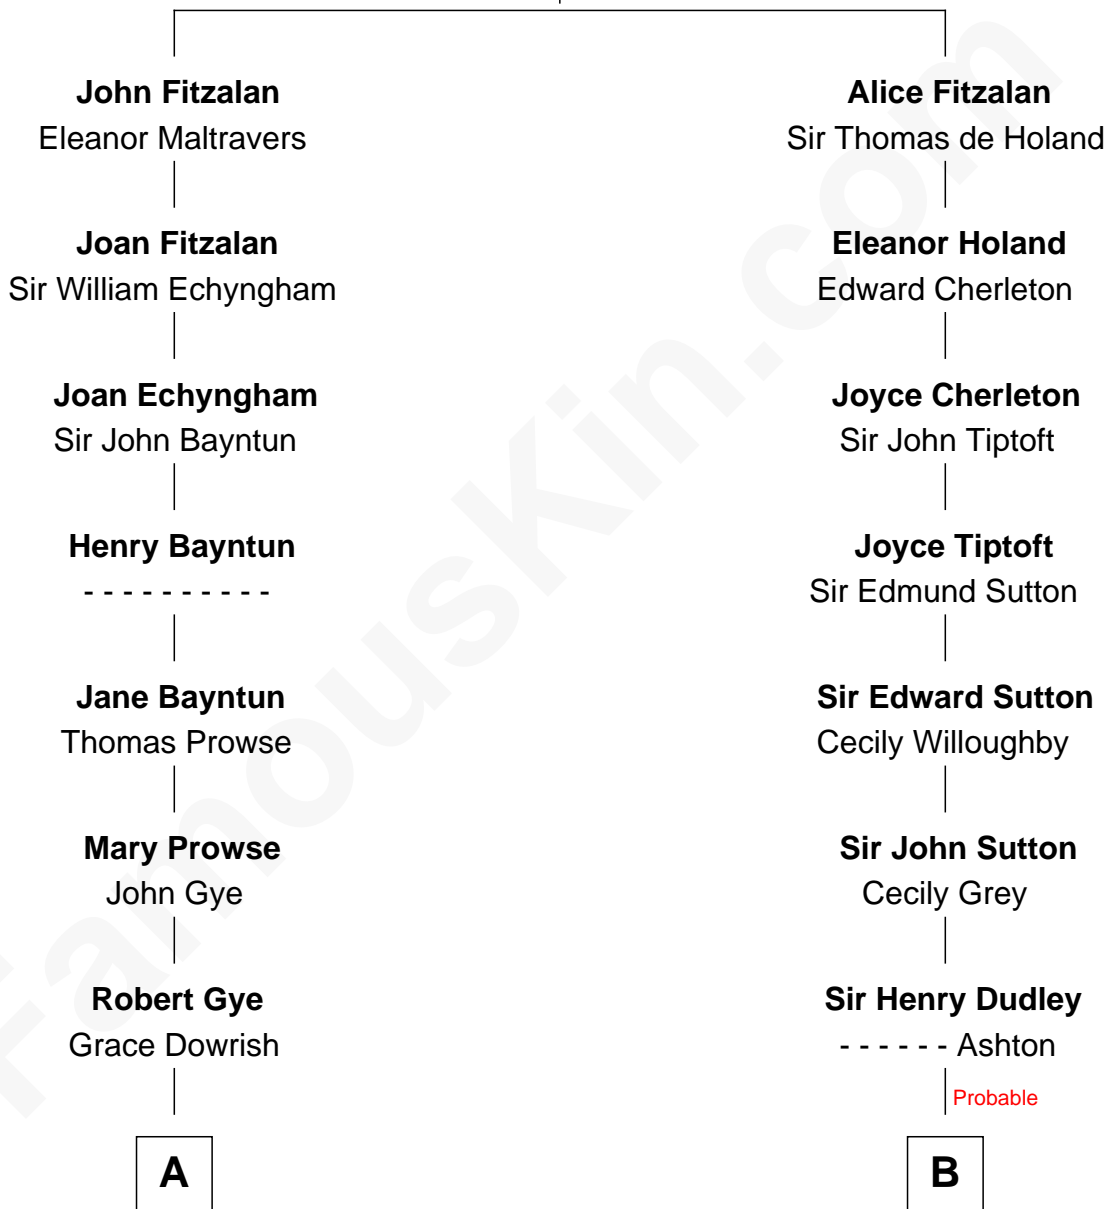

FamousKin.com Relationship Chart of

George W. Bush
43rd U.S. President

16th cousin 3 times removed of

John Brown
American Abolitionist

Richard Fitzalan
Eleanor Plantagenet

C

—
Marvin Pierce
Pauline Robinson

—
Barbara Pierce
George Herbert Walker Bush

—
George W. Bush
43rd U.S. President

FamousKin.com