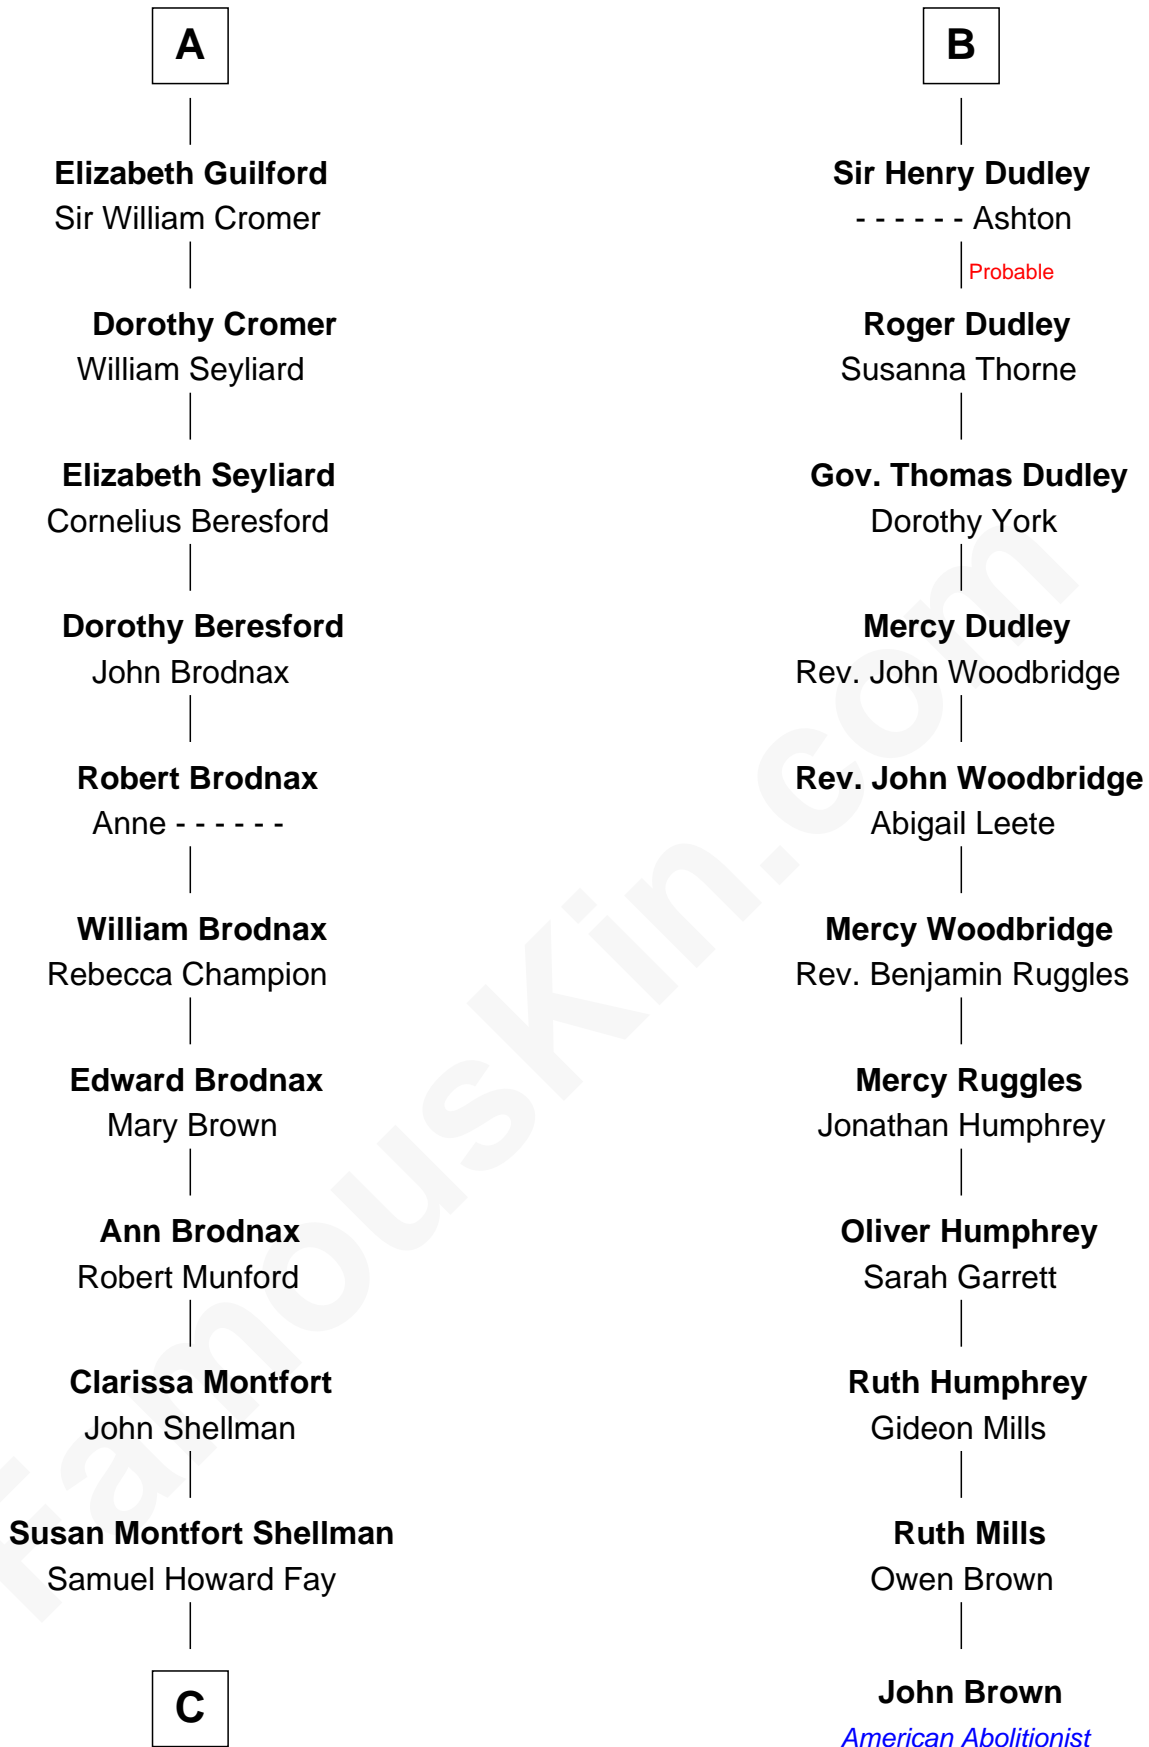

FamousKin.com
Relationship Chart of
George W. Bush
43rd U.S. President

17th cousin 4 times removed of
John Brown
American Abolitionist

Sir Robert de Holland
 Maude la Zouche

C

Harriet Eleanor Fay
Rev. James Smith Bush

Samuel Prescott Bush
Flora Sheldon

Prescott Sheldon Bush
Dorothy Wear Walker

George Herbert Walker Bush
Barbara Pierce

George W. Bush
43rd U.S. President

FamousKin.com