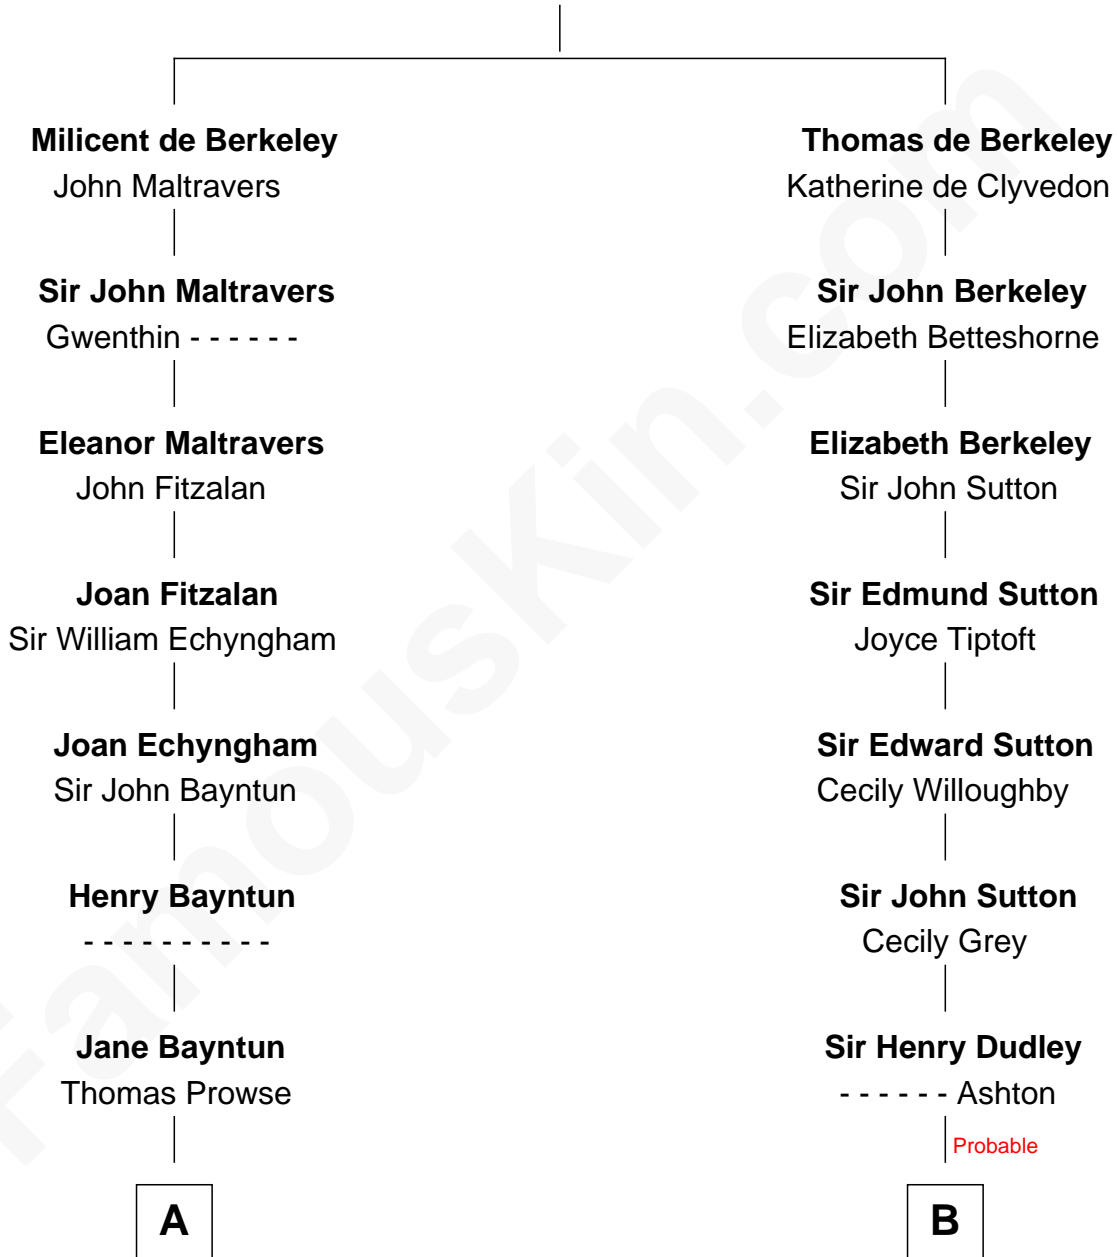

**FamousKin.com**  
**Relationship Chart of**  
**George W. Bush**  
*43rd U.S. President*

**16th cousin 5 times removed of**  
**John Brown**  
*American Abolitionist*

**Sir Maurice de Berkeley**  
 Eve la Zouche

**C**

Jonas James Pierce

Kate Pritzel

Scott Pierce

Mabel Marvin

Marvin Pierce

Pauline Robinson

Barbara Pierce