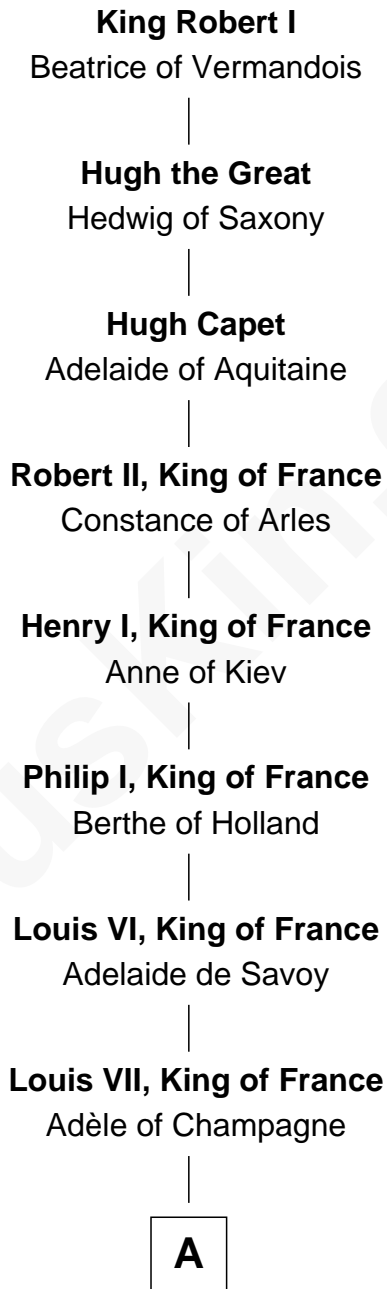

# FamousKin.com Relationship Chart of

**George W. Bush**

*43rd U.S. President*

31st Great-grandson of

**King Robert I**

*King of France*

**A**

**Philip II Auguste, King of France**

Isabella of Hainault

**Louis VIII, King of France**

Blanche of Castile

**Robert I, Count of Artois**

Matilda of Brabant

**Blanche of Artois**

Edmund Plantagenet

**Henry Plantagenet**