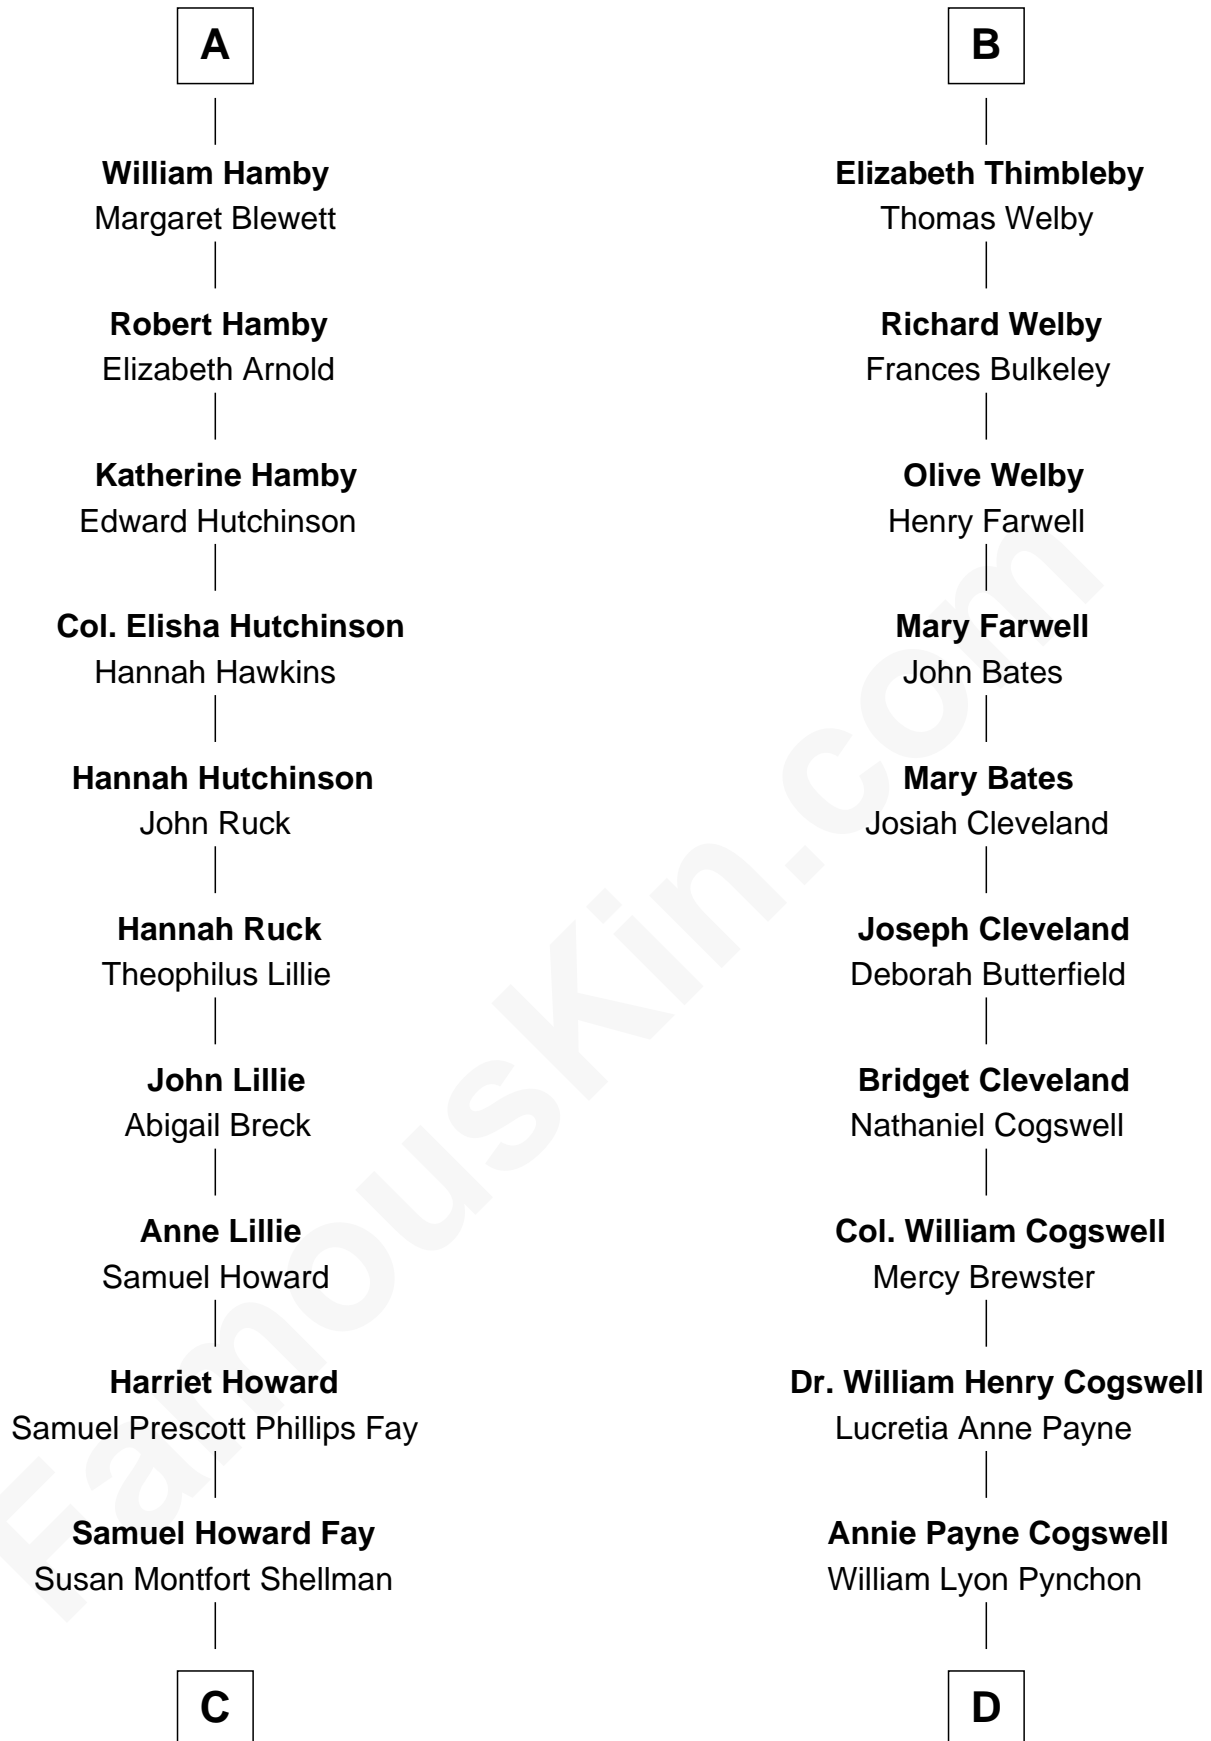

FamousKin.com Relationship Chart of

George W. Bush

43rd U.S. President

19th cousin 2 times removed of

Thomas Pynchon

American Novelist

Sir Philip le Despencer

Joan de Cobham

William Tyrwhit

Sir Robert Tyrwhit

Maud Talboys

Katharine Tyrwhit

Sir Richard Thimbleby

B

C

Harriet Eleanor Fay
Rev. James Smith Bush

Samuel Prescott Bush
Flora Sheldon

Prescott Sheldon Bush
Dorothy Wear Walker

George Herbert Walker Bush
Barbara Pierce

George W. Bush
43rd U.S. President

D

William Henry Chichele Pynchon
Carrie Susan Moyses