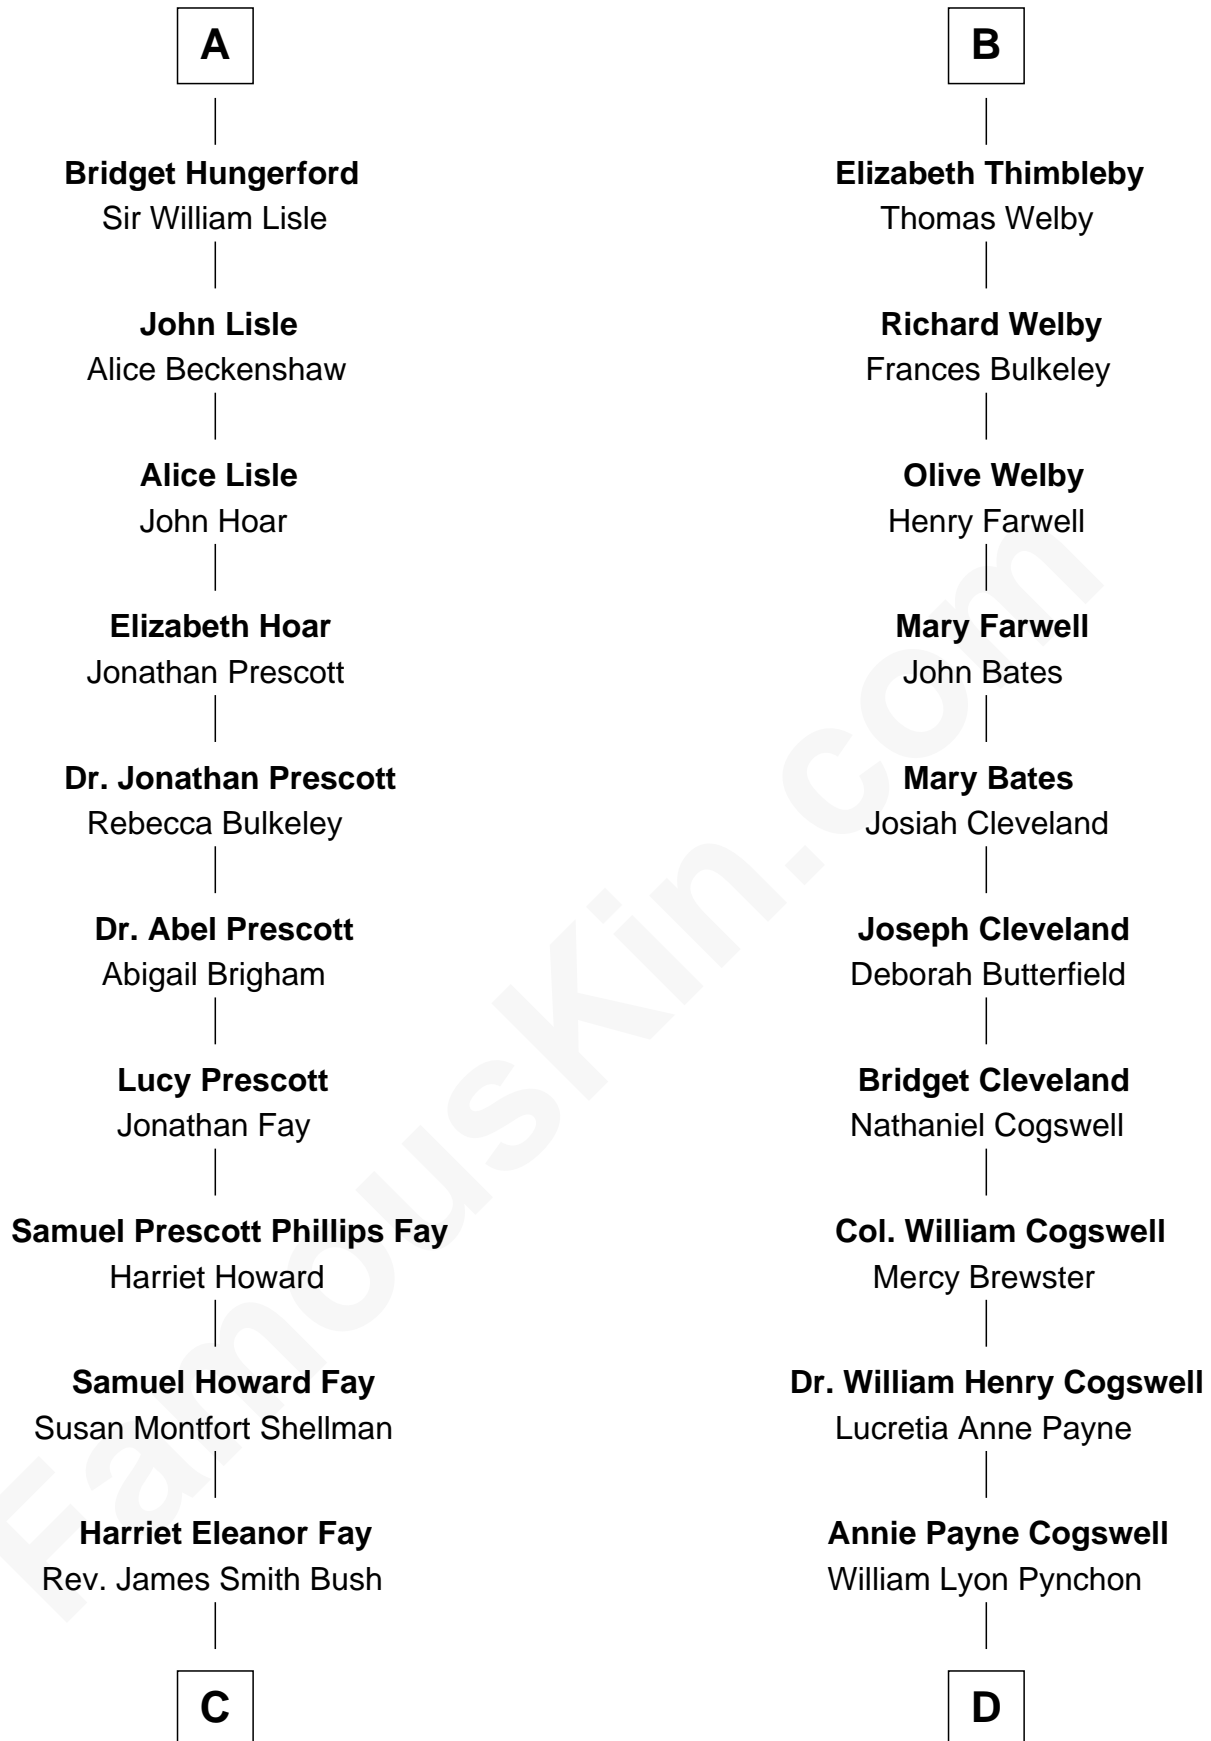

FamousKin.com

Relationship Chart of

George W. Bush
43rd U.S. President

19th cousin 1 time removed of

Thomas Pynchon
American Novelist

John de Mowbray
Elizabeth de Segrave

Sir Thomas Mowbray
Elizabeth Fitzalan

Isabel Mowbray
Sir James Berkeley

Maurice Berkeley
Isabel Mead

Anne Berkeley
Sir William Dennis

Isabel Dennis
Sir John Berkeley

Sir Richard Berkeley
Elizabeth Jermy

Mary Berkeley
Sir John Hungerford

A

Joan de Mowbray
Sir Thomas Grey

Maud Grey
Sir Robert Ogle

Anne Ogle
Sir William Heron

Elizabeth Heron
Sir John Heron

Elizabeth Heron
Sir Robert Talboys

Maud Talboys
Sir Robert Tyrwhit

Katharine Tyrwhit
Sir Richard Thimbleby

B

C

Samuel Prescott Bush

Flora Sheldon

Prescott Sheldon Bush

Dorothy Wear Walker

George Herbert Walker Bush

Barbara Pierce

George W. Bush

43rd U.S. President