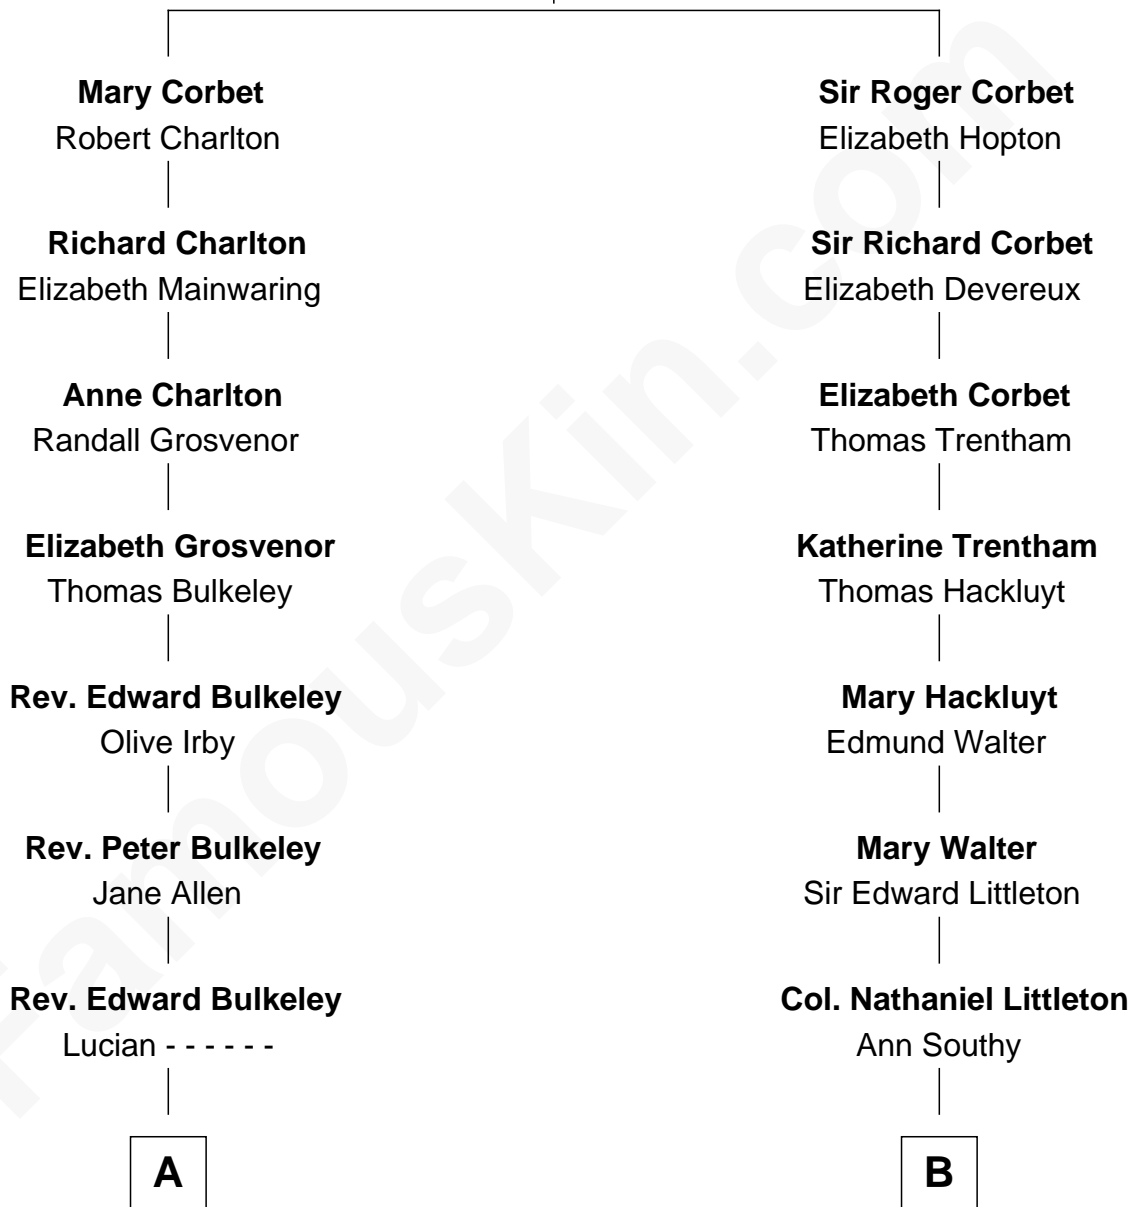

# FamousKin.com Relationship Chart of

**George W. Bush**  
43rd U.S. President

17th cousin of

**Paget Brewster**  
TV Actress

**Sir Robert Corbet**  
Margaret - - - - -

Paget Brewster photo by [Jonathan Reilly](#) (CC BY-SA 2.0)