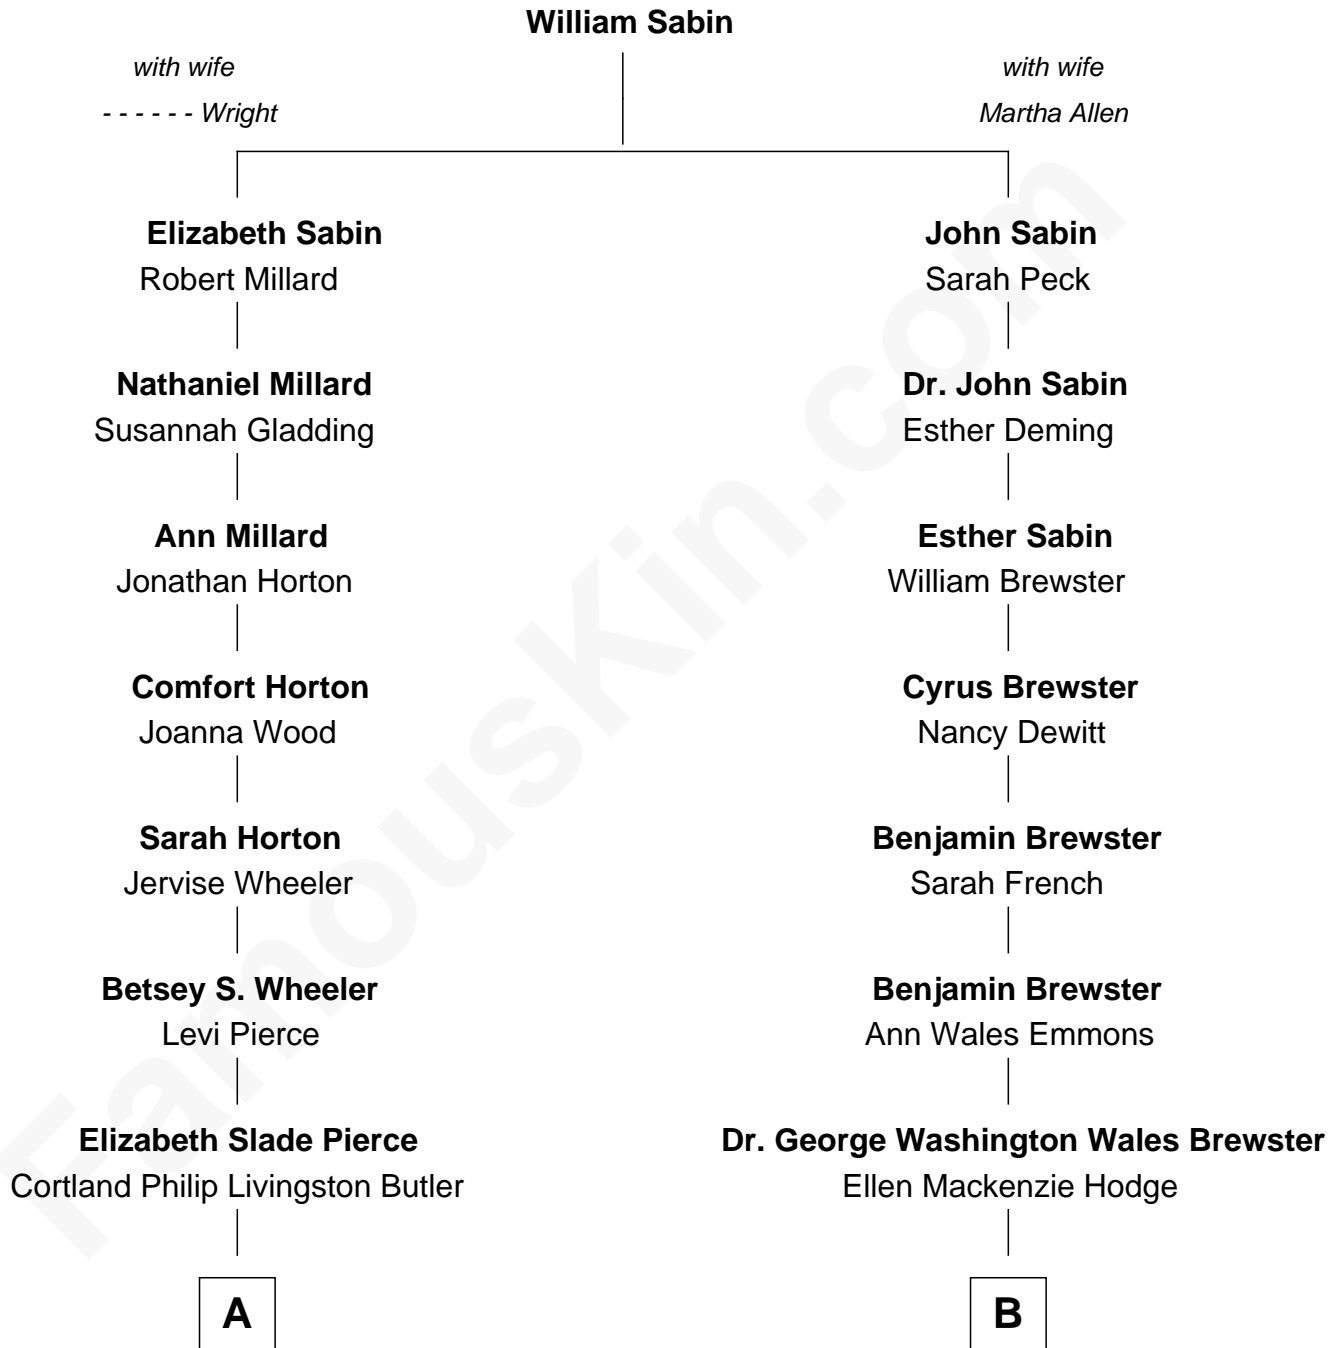

FamousKin.com Relationship Chart of

George W. Bush
43rd U.S. President

9th cousin 2 times removed of

Paget Brewster
TV Actress

A

Mary Elizabeth Butler
Robert Emmet Sheldon

Flora Sheldon
Samuel Prescott Bush

Prescott Sheldon Bush
Dorothy Wear Walker

George Herbert Walker Bush
Barbara Pierce

George W. Bush
43rd U.S. President

B

George Washington Wales Brewster

Joan Ryerson

Galen Brewster
Hathaway Tew

Paget Brewster
TV Actress